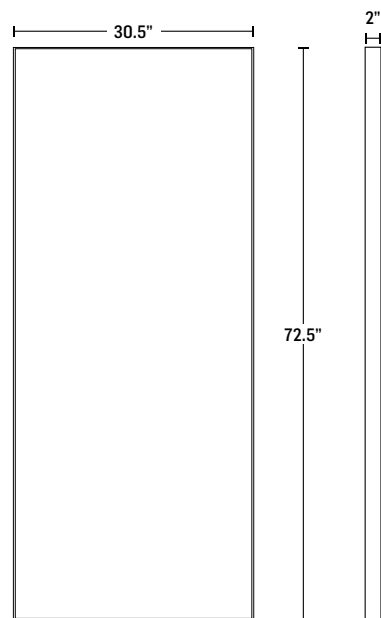

MIRROR

PRODUCT TYPE

Mirror

MATERIALS

Steel

DIMENSIONS

H - 72.5" / W - 30.5" / D - 2"

PRODUCT CARE