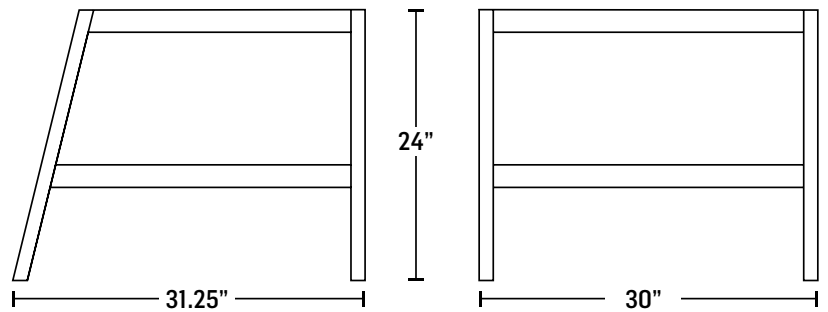

FJORD LOUNGE CHAIR

PRODUCT TYPE

Lounge Chair

MATERIALS

American White Oak

Natural Hemp Cotton Canvas

DIMENSIONS

L - 31.25" / W - 30" / H - 24"