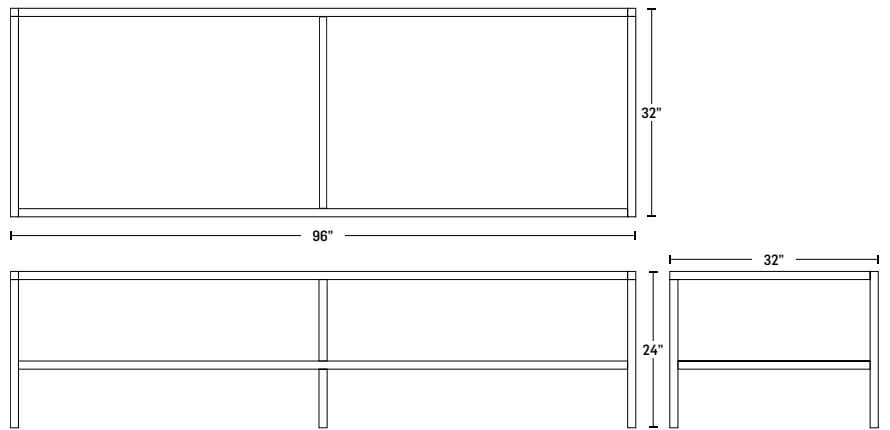

ELENA STEEL SOFA

The O/L/D Elena Sofa implies luxury while maintaining the aesthetic we strive to have in our own homes. Thoughtful down / feather-filled cushions are upholstered using Japanese cushion technique with natural earth-toned fabrics. Framed by 14 ga powder coated steel, this sofa is a true statement piece in your home or office.

PRODUCT TYPE

Sofa

MATERIALS

14 GA Steel

Natural Hemp Cotton Canvas / Italian Moleskin

DIMENSIONS

L - 96" / D - 32" / H - 24"

PRODUCT CARE