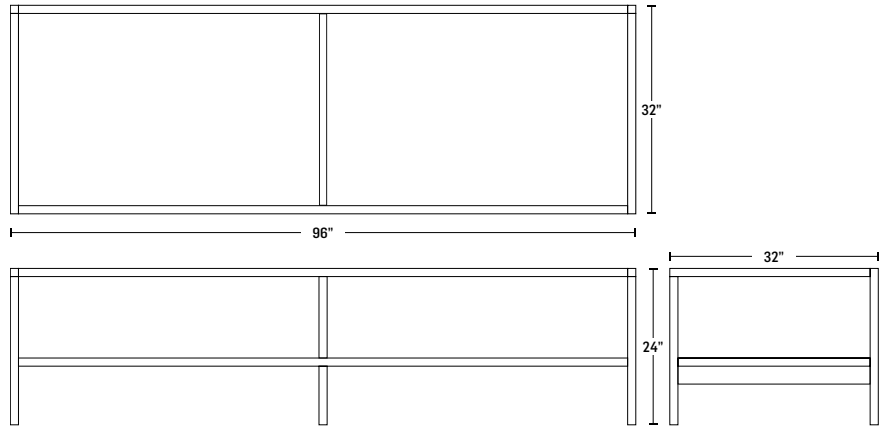

ELENA SOFA

The O/L/D Elena Sofa implies luxury while maintaining the aesthetic we strive to have in our own homes. Thoughtful down / feather-filled cushions are upholstered using Japanese cushion technique with natural earth-toned fabrics. Framed by sturdy white oak, this sofa is a true statement piece in your home or office.

PRODUCT TYPE

Sofa

MATERIALS

American White Oak / Black Walnut

Natural Hemp Cotton Canvas / Italian Moleskin

DIMENSIONS

L - 96" / D - 32" / H - 24"

PRODUCT CARE