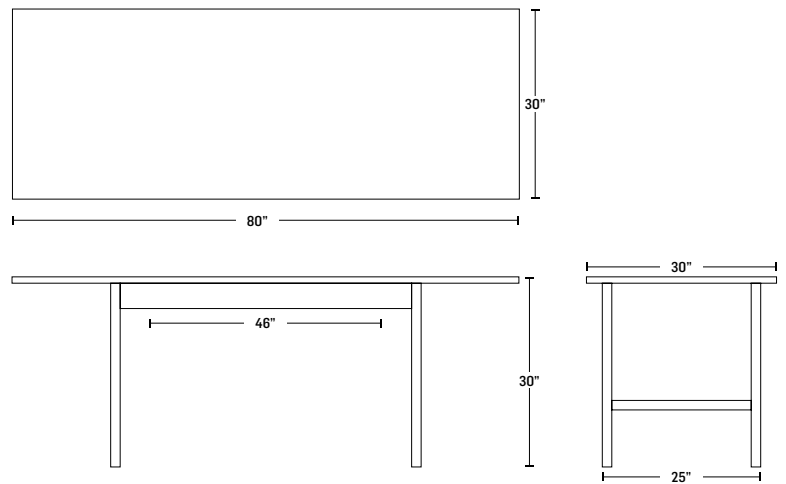

## DINING TABLE - 001

The O/L/D Dining Table stems from Japanese lines and white oak material. A minimal but sturdy design will enhance any dining room.

---

### PRODUCT TYPE

Dining Table

### DIMENSIONS

L - 80" / W - 30" / H - 30"

---