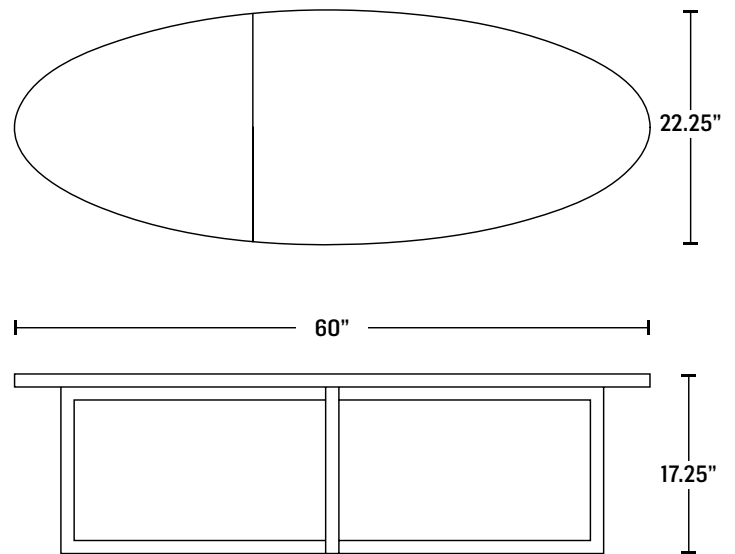

ME·SA COFFEE TABLE

PRODUCT TYPE

Coffee Table

MATERIALS

American White Oak
Richlite

DIMENSIONS

L - 60" / W - 22.25" / H - 17.25"

PRODUCT CARE