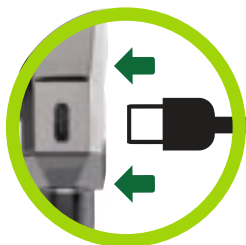

HOW TO CHARGE

Type-C:

Plug a Type-C charging cord into the port located on the side of the device.

Important Safeguards:

Device is to be used with the included charger for **indoor** use only.

WARRANTY INFORMATION

Enter the 6 digit authentication code printed on your battery or card in the box, at [oozeflife.com/apps/product-registration](https://www.oozeflife.com/apps/product-registration) to register your product.