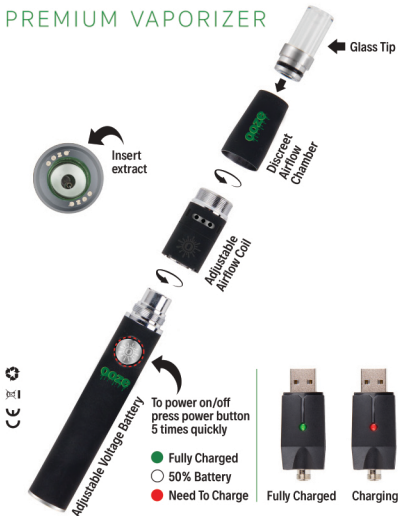

# FUSION

PREMIUM VAPORIZER

## HOW TO USE INSTRUCTION GUIDE STEP BY STEP

1. Remove discreet airflow chamber from coil.

2. Place your concentrates onto the coil.

3. Screw discreet airflow chamber back onto coil.

4. Press power button 5 times quickly to turn on. Press and hold down power button and inhale.