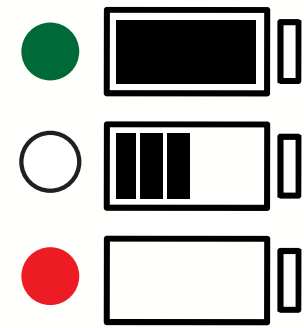

USB SMART CHARGER
♦ AUTO SAFETY SHUT OFF ♦

← **Tip**

**Glass Gusher
Attachment**

**Dome Dual
Quartz Coil
Leak Proof**

**18mm Female
Attachment**

**INSERT
EXTRACTS
HERE**