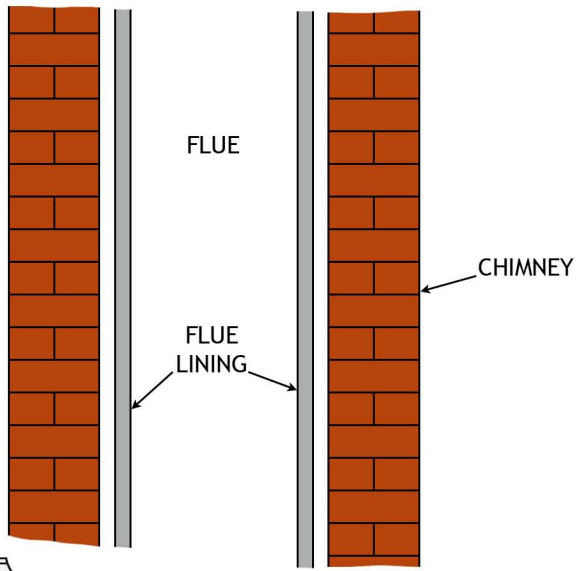

AFTER *the* ANTIQUE

HYTHE ROAD, FOULDEN, THETFORD
NORFOLK, IP26 5AH, ENGLAND, UK
T. 01366 327 210

ANATOMY OF A FIREPLACE

STOVE

INSERT

LOG BASKET
WITH DOGS

LOG BASKET

REGISTER GRATE

HOB GRATE