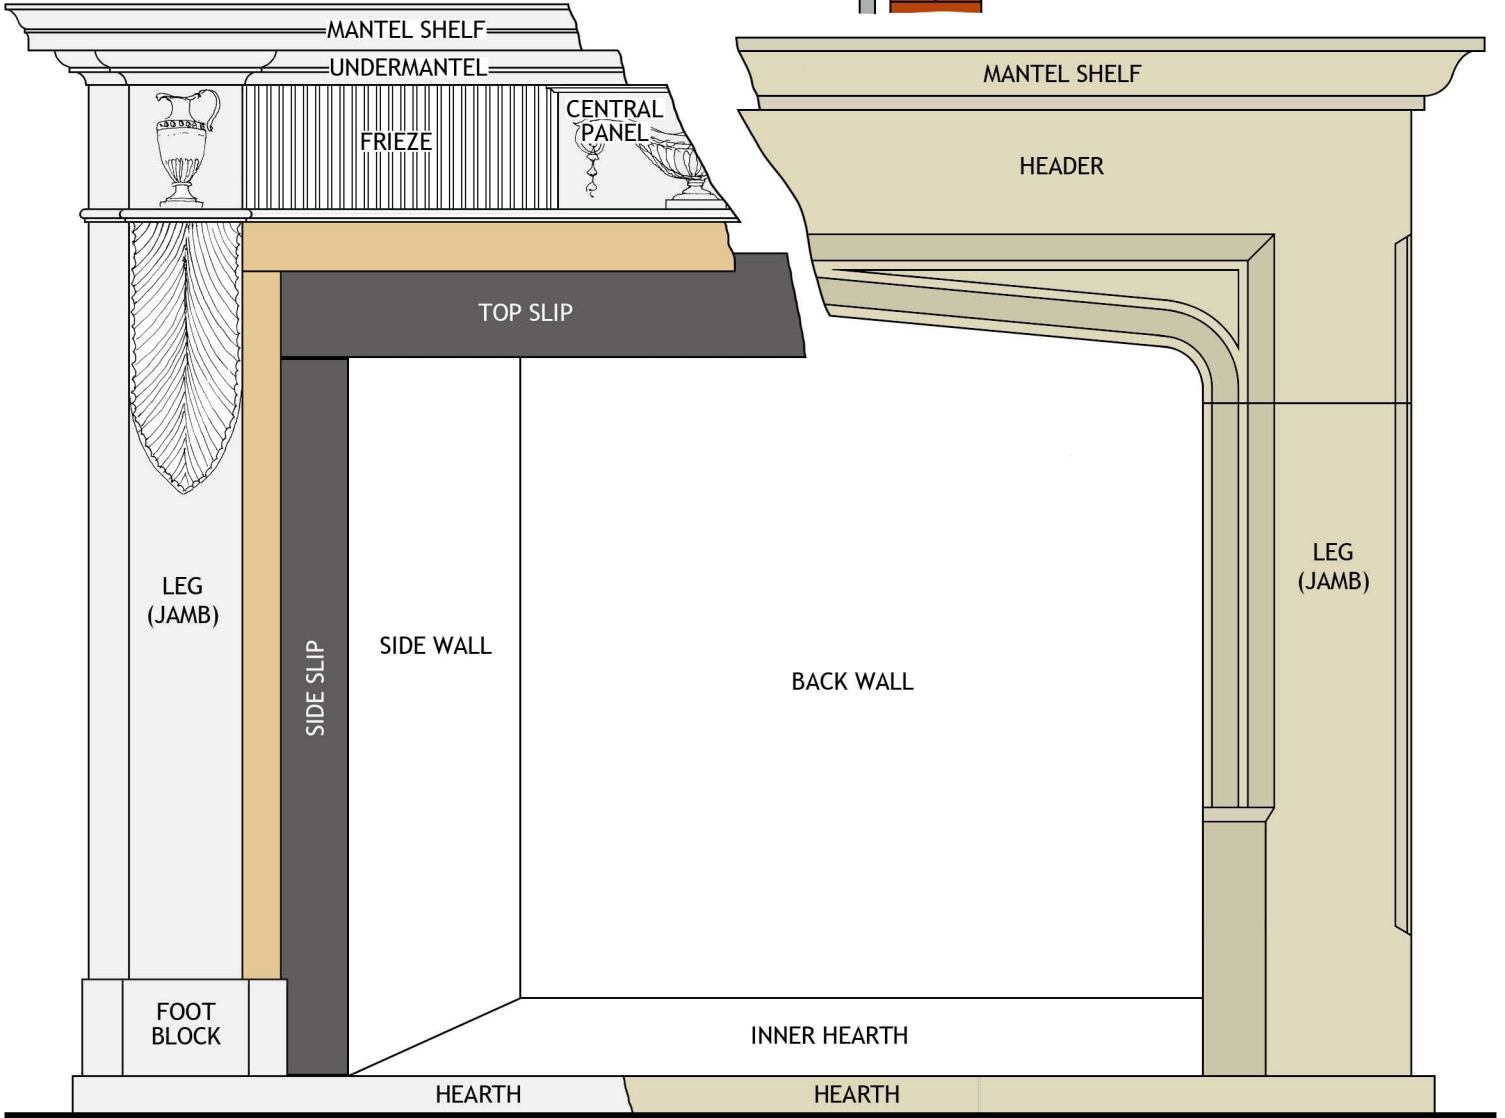

AFTER *the* ANTIQUE

HYTHE ROAD, FOULDEN, THETFORD
NORFOLK, IP26 5AH, ENGLAND, UK
T. 01366 327 210

ANATOMY OF A FIREPLACE

STOVE

INSERT

LOG BASKET
WITH DOGS

LOG BASKET

REGISTER GRATE

HOB GRATE