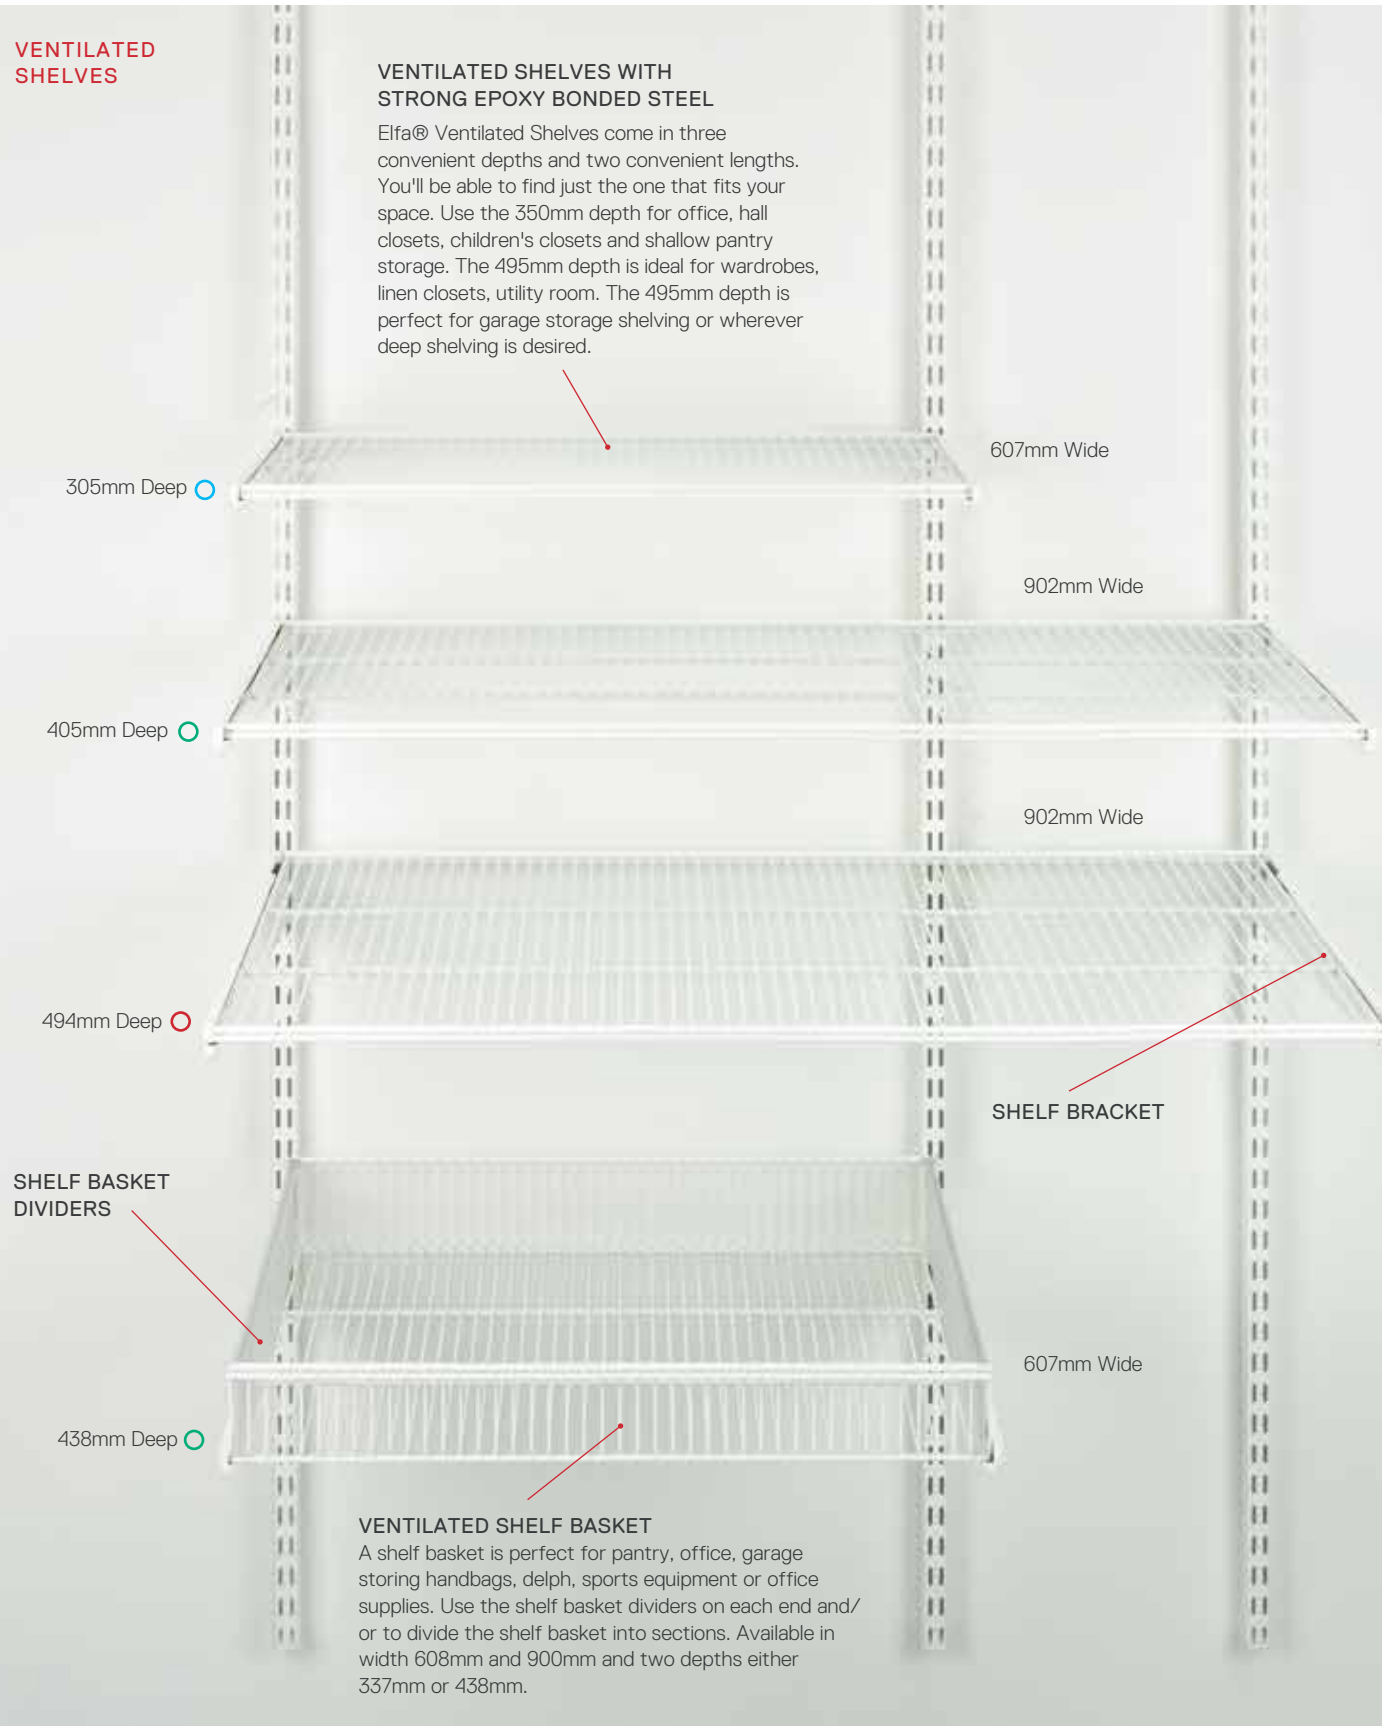

Engineered to hang from a single fixed Top Track, the simple design can be reconfigured at any time — quickly and simply. Made from epoxy bonded steel, it's the quality storage of choice for any room in your home, backed by a 10-year Elfa guarantee.

Gliding Shoe Shelf
The perfect choice for your flat shoes.

Wire Shelf
Airy, wire shelf storage that is perfect for almost anything.

EASY INSTALLATION

①
SCREW IN
TOP TRACK
TO WALL

②
HANG YOUR
WALL BANDS
ON TOP
TRACK

③
CLIP
ON YOUR
COMPONENTS

//////////
EASILY
RE-ARRANGE
COMPONENTS
TO SUIT YOUR
REQUIREMENTS
//////////

ELFA® PRICELIST & COMPONENTS

SAFETY TOP TRACK

The only part that attaches to the wall. Can be cut to size.

//////////
WORLD CLASS
STORAGE STARTS
WITH A CLEVER
AND STABLE BASE
//////////

VENTILATED SHELVES

VENTILATED SHELVES WITH STRONG EPOXY BONDED STEEL

Elfa® Ventilated Shelves come in three convenient depths and two convenient lengths. You'll be able to find just the one that fits your space. Use the 350mm depth for office, hall closets, children's closets and shallow pantry storage. The 495mm depth is ideal for wardrobes, linen closets, utility room. The 495mm depth is perfect for garage storage shelving or wherever deep shelving is desired.