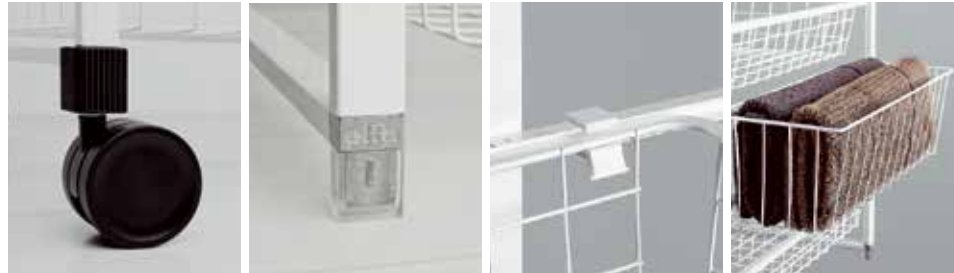

STAND ALONE
DRAWER FRAME
ACCESSORIES

Clip On Castors
Instantly make your frame mobile.
Pack of 4.
Black / 222020 / €12.99

Frame Feet
Prevent floor scratches with nylon feet.
Pack of 4.
Black / 222724 / €2.49
Clear / 222730 / €2.49

Drawer Stoppers
Prevent the basket from being fully removed from the frame.
Pack of 4. Use 2 per basket.
Clear / 225930 / €1.99

Frame Side Basket*
For standard frame.
White / 325710 / €9.99
Platinum / 325780 / €10.99