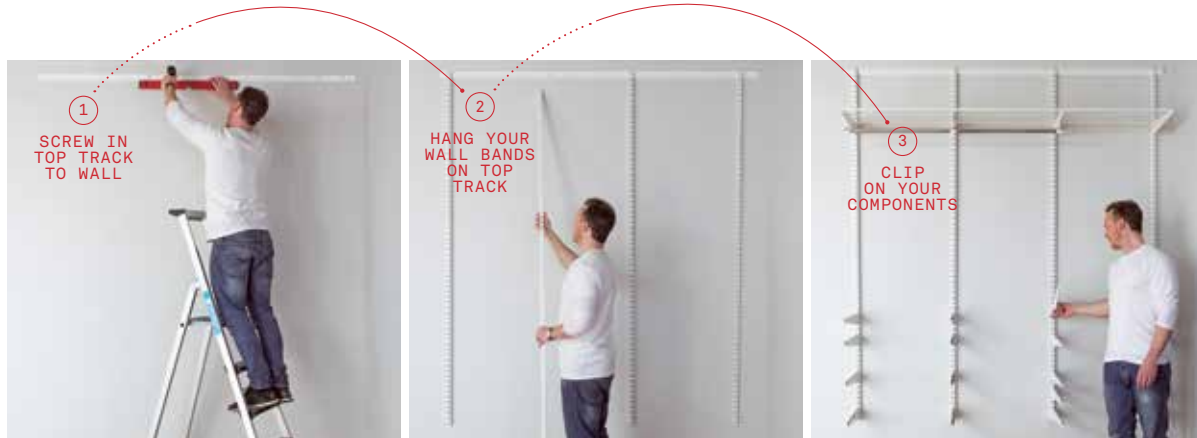

Gliding Wire Drawer
Perfect for all storage. Available in three different heights.

Label Holder
Snap on a wire shelf for identification of the content.

Gliding Shoe Rack
The perfect choice for your high heel shoes.

Gliding Shoe Shelf
The perfect choice for your flat shoes.

Wire Shelf
Airy, wire shelf storage that is perfect for almost anything.

EASY INSTALLATION

①
SCREW IN
TOP TRACK
TO WALL

②
HANG YOUR
WALL BANDS
ON TOP
TRACK