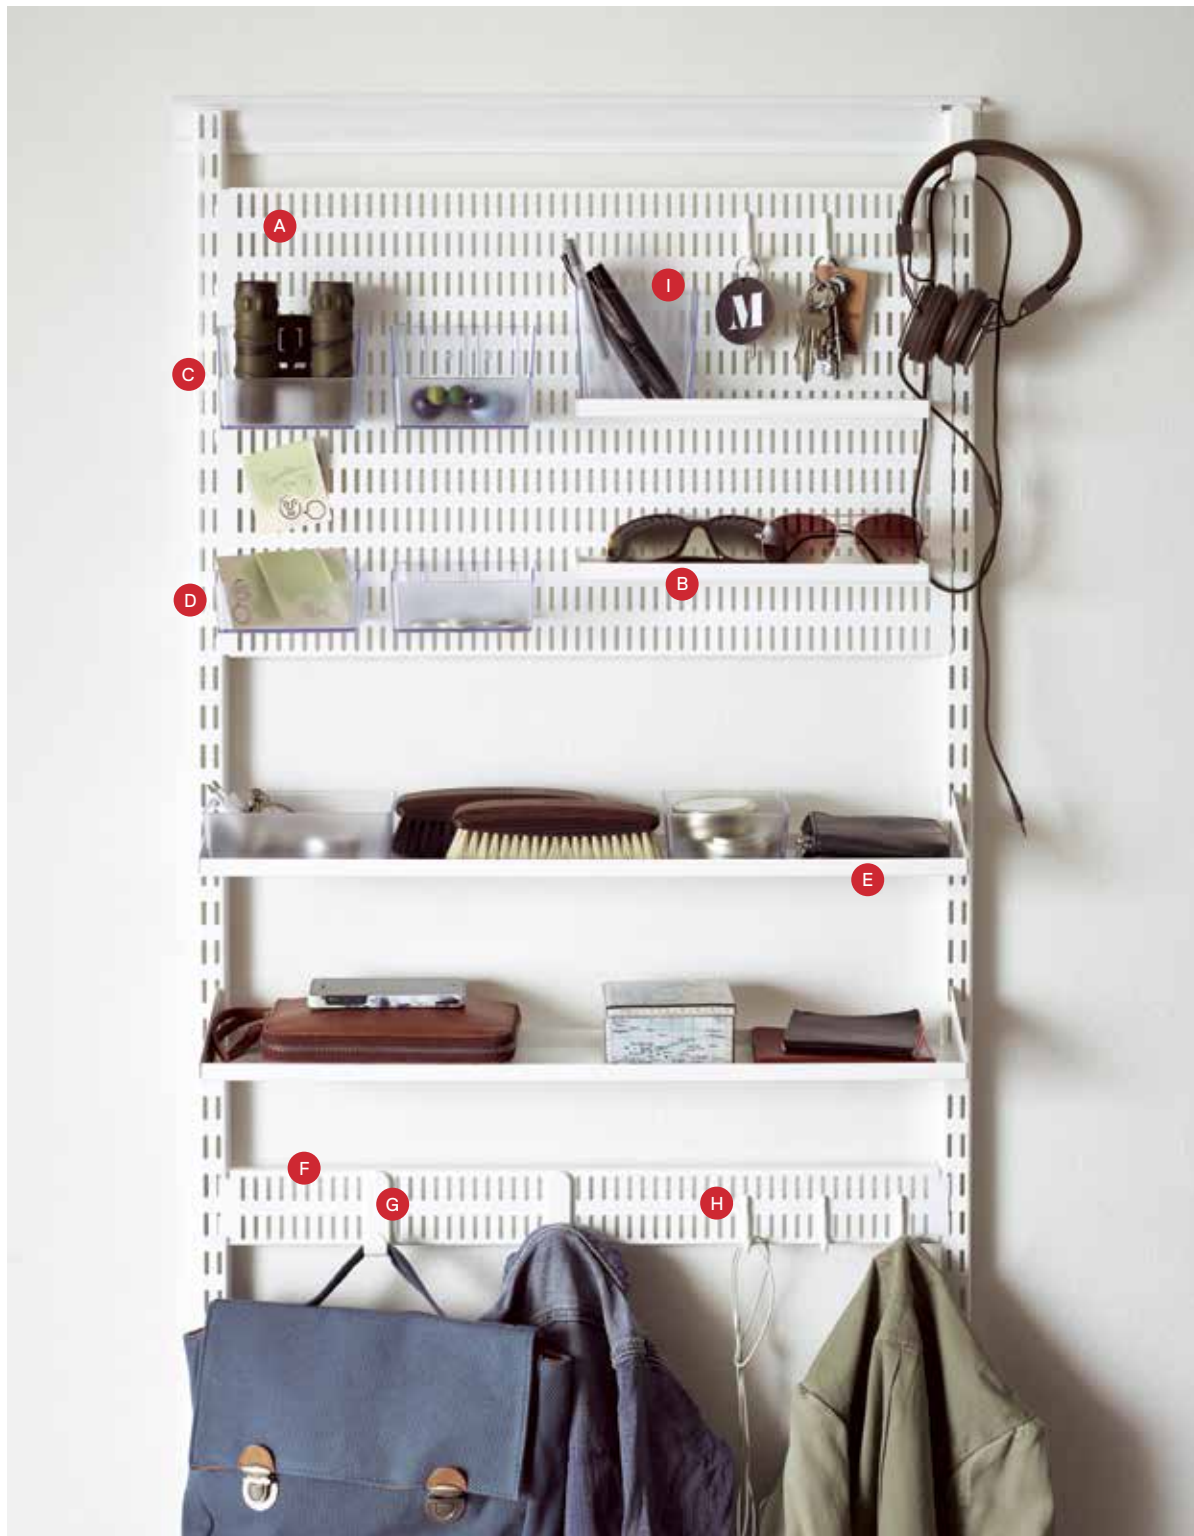

Accessory Hook
Handy for hanging clothes, towels, or any cleaning products such as vacuum hoses etc.
Pack of 3 / 65mm / 477810 / €8.99

A. White Utility Track
Install directly to wall or can attach fitting 476110 to 2 wall bands.
575mm / 476010 / €12.99
B. Fittings for Utility Track to attach to wall band. Pair / 476110 / €3.99

Drying Shelf
The perfect addition to your laundry system that attaches directly to the wall band.
W600mm / 493510 / €38.99
W900mm / 493610 / €46.99

Tool Holder
Great for scrubbing brushes, brooms etc. Pack of 2.
Small / 477610 / €12.99
Large / 477710 / €15.99

A. Peg Board 600mm x 380mm
 (Also available in 900mm)
 White / 478310 / €42.99
 Platinum / 478380 / €43.99

B. Board Tray
 Attaches to Peg Board to store accessories.
 White / 475716 / €12.99
 Platinum / 475786 / €13.99