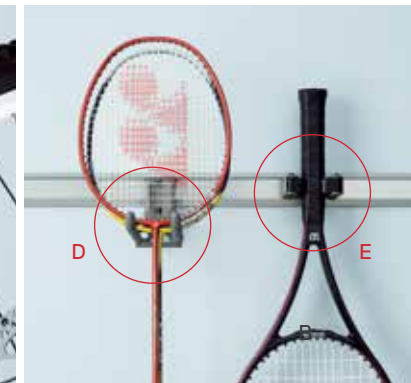

B. Utility Track

Assembles between two hanging wall bands with fittings for utility track or directly to a wall stud. Pack of 1. 575mm / 476080 / €12.99

C. Fittings for Utility Track

Assembly into the utility track and hook into the hanging wall bands.
Pair / 476180 / €4.99

Mesh Storage Bag

For balls, PET bottles etc. Attaches to a safety top track, utility track or directly to a wall stud.
Pack of 1 / 477370 / €49.99

Verticle Bike Hook

Attaches to a safety top track, utility track or directly to a wall stud.
Pack of 1 / 477170 / €16.99