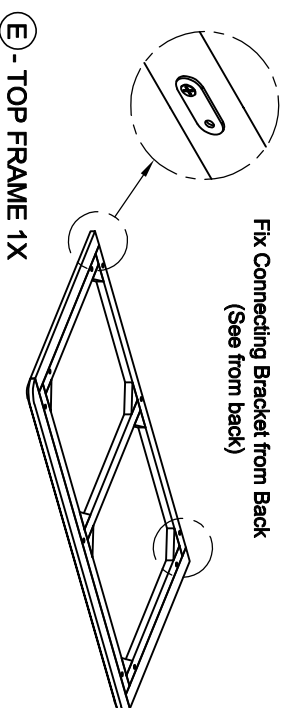

ASSEMBLY INSTRUCTION G5744 - GENTS WARDROBE

No	HARDWARE LIST	Q.TY
1	Bolt M6x35 	8
2	Screw Ø4x35 	20
3	Screw Ø4x20 	6
4	Screw Ø4x45 	3
5	Wooden Dowel Ø8x30 	1
6	Handle with bolt 	2 (Sets)
7	Washer 	8
8	Allen key K4 	1
9	Bracket 	2
10	Tie 	1

A - BASE 1x

B - FRONT FRAME WITH DOOR 1x

E - TOP FRAME 1x

F - HANGING RAIL 1x

C - RIGHT FRAME 1x
D - LEFT FRAME 1x

D - BACK FRAME 1x

STEP 1

STEP 2