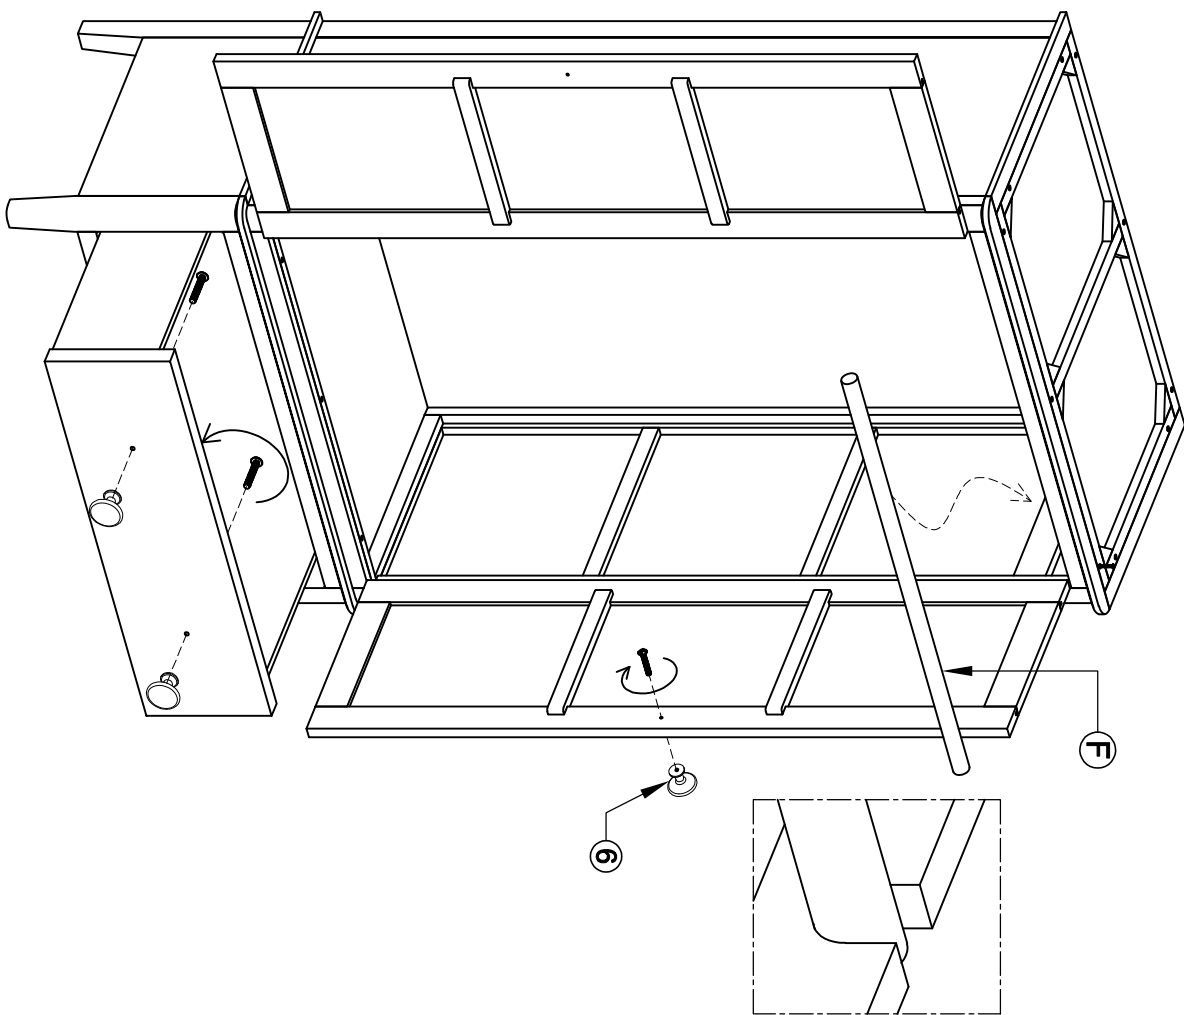

ASSEMBLY INSTRUCTION G5744 - GENTS WARDROBE

No	HARDWARE LIST	Q.TY
1	Bolt M6x35 	8
2	Screw Ø4x35 	20
3	Screw Ø4x20 	6
4	Screw Ø4x45 	3
5	Wooden Dowel Ø8x30 	1
6	Handle with bolt 	2 (Sets)
7	Washer 	8
8	Allen key K4 	1
9	Bracket 	2
10	Tie 	1

A - BASE 1x

B - FRONT FRAME WITH DOOR 1x

E - TOP FRAME 1x

F - HANGING RAIL 1x

C - RIGHT FRAME 1x
D - LEFT FRAME 1x

D - BACK FRAME 1x

STEP 1

STEP 2

ASSEMBLY INSTRUCTION
G5744 - GENTS WARDROBE

STEP 3

STEP 4

STEP 5

STEP 6

STEP 7

FINAL