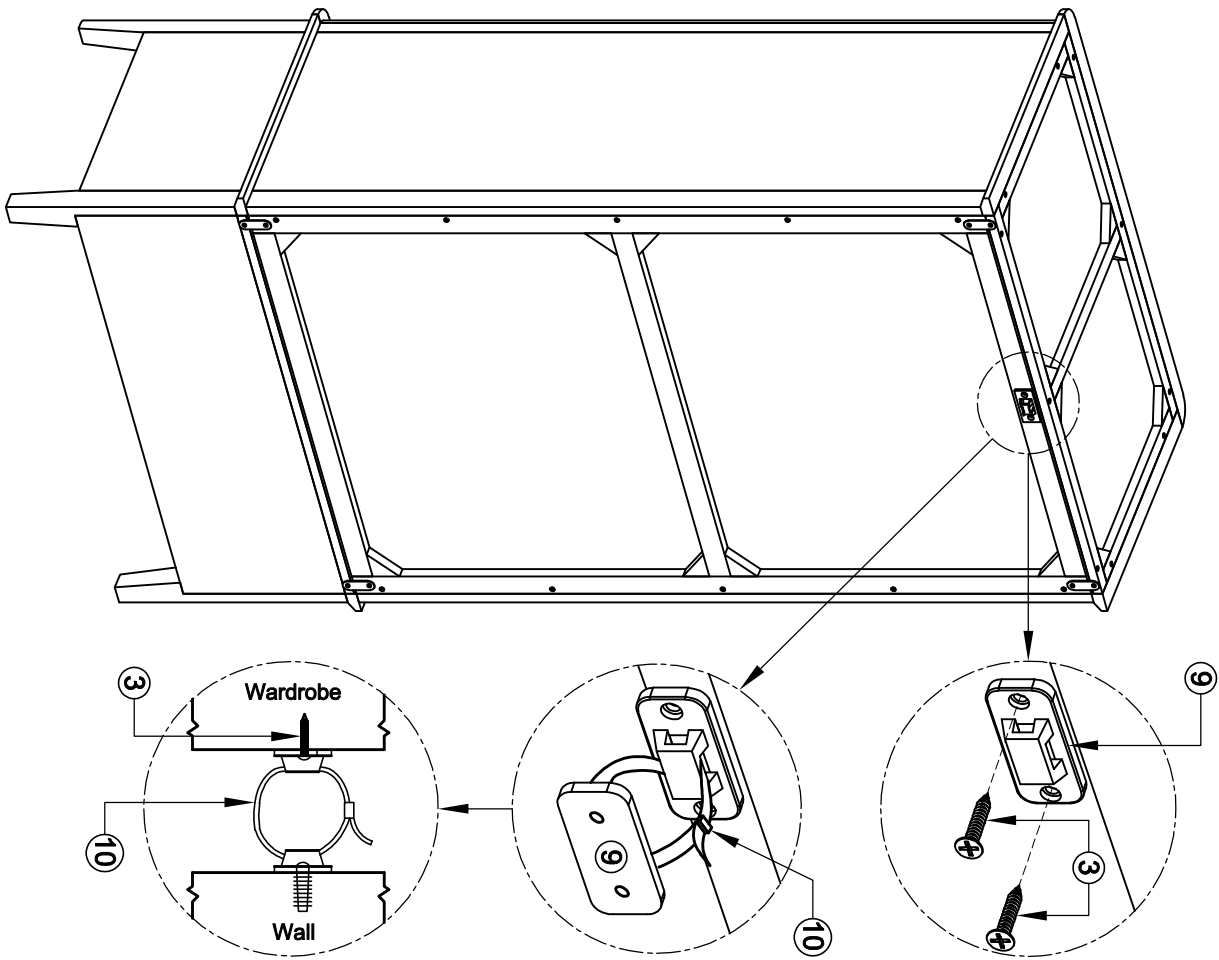

ASSEMBLY INSTRUCTION G5744 - GENTS WARDROBE

No	HARDWARE LIST	Q.TY
1	Bolt M6x35 	8
2	Screw Ø4x35 	20
3	Screw Ø4x20 	6
4	Screw Ø4x45 	3
5	Wooden Dowel Ø8x30 	1
6	Handle with bolt 	2 (Sets)
7	Washer 	8
8	Allen key K4 	1
9	Bracket 	2
10	Tie 	1

A - BASE 1x

B - FRONT FRAME WITH DOOR 1x

E - TOP FRAME 1x

F - HANGING RAIL 1x

C - RIGHT FRAME 1x
D - LEFT FRAME 1x

D - BACK FRAME 1x

STEP 1

STEP 2

ASSEMBLY INSTRUCTION
G5744 - GENTS WARDROBE

STEP 3

STEP 4

STEP 5

STEP 6

STEP 7

FINAL