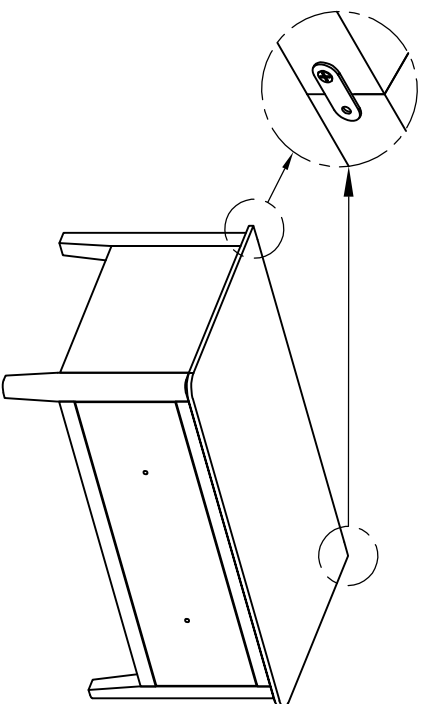

ASSEMBLY INSTRUCTION G5744 - GENTS WARDROBE

No	HARDWARE LIST	Q.TY
1	Bolt M6x35 	8
2	Screw Ø4x35 	20
3	Screw Ø4x20 	6
4	Screw Ø4x45 	3
5	Wooden Dowel Ø8x30 	1
6	Handle with bolt 	2 (Sets)
7	Washer 	8
8	Allen key K4 	1
9	Bracket 	2
10	Tie 	1

A - BASE 1x

B - FRONT FRAME WITH DOOR 1x

E - TOP FRAME 1x

F - HANGING RAIL 1x

C - RIGHT FRAME 1x
D - LEFT FRAME 1x

D - BACK FRAME 1x

STEP 1

STEP 2