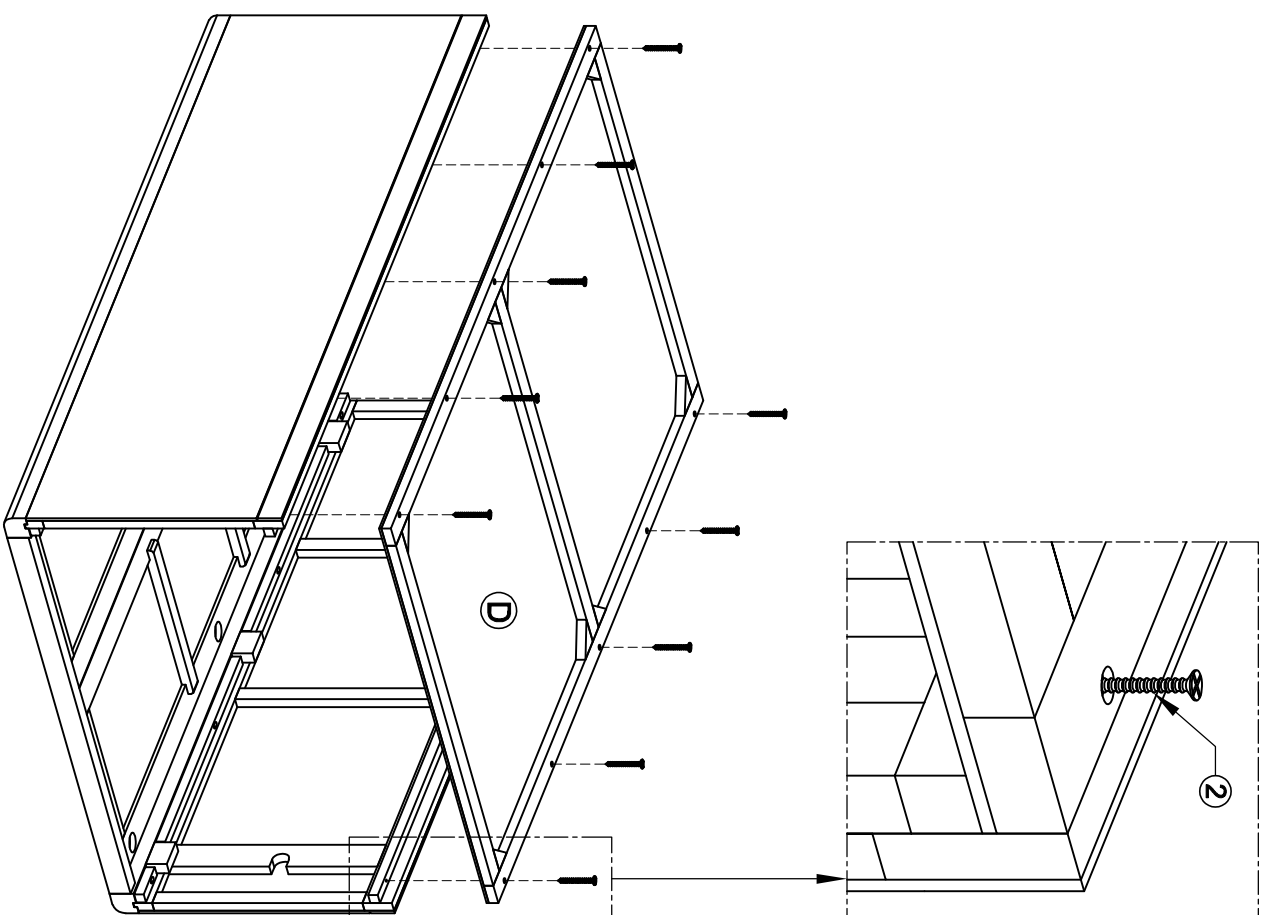

ASSEMBLY INSTRUCTION G5744 - GENTS WARDROBE

No	HARDWARE LIST	Q.TY
1	Bolt M6x35 	8
2	Screw Ø4x35 	20
3	Screw Ø4x20 	6
4	Screw Ø4x45 	3
5	Wooden Dowel Ø8x30 	1
6	Handle with bolt 	2 (Sets)
7	Washer 	8
8	Allen key K4 	1
9	Bracket 	2
10	Tie 	1

A - BASE 1x

B - FRONT FRAME WITH DOOR 1x

E - TOP FRAME 1x

F - HANGING RAIL 1x

C - RIGHT FRAME 1x
D - LEFT FRAME 1x

D - BACK FRAME 1x

STEP 1

STEP 2