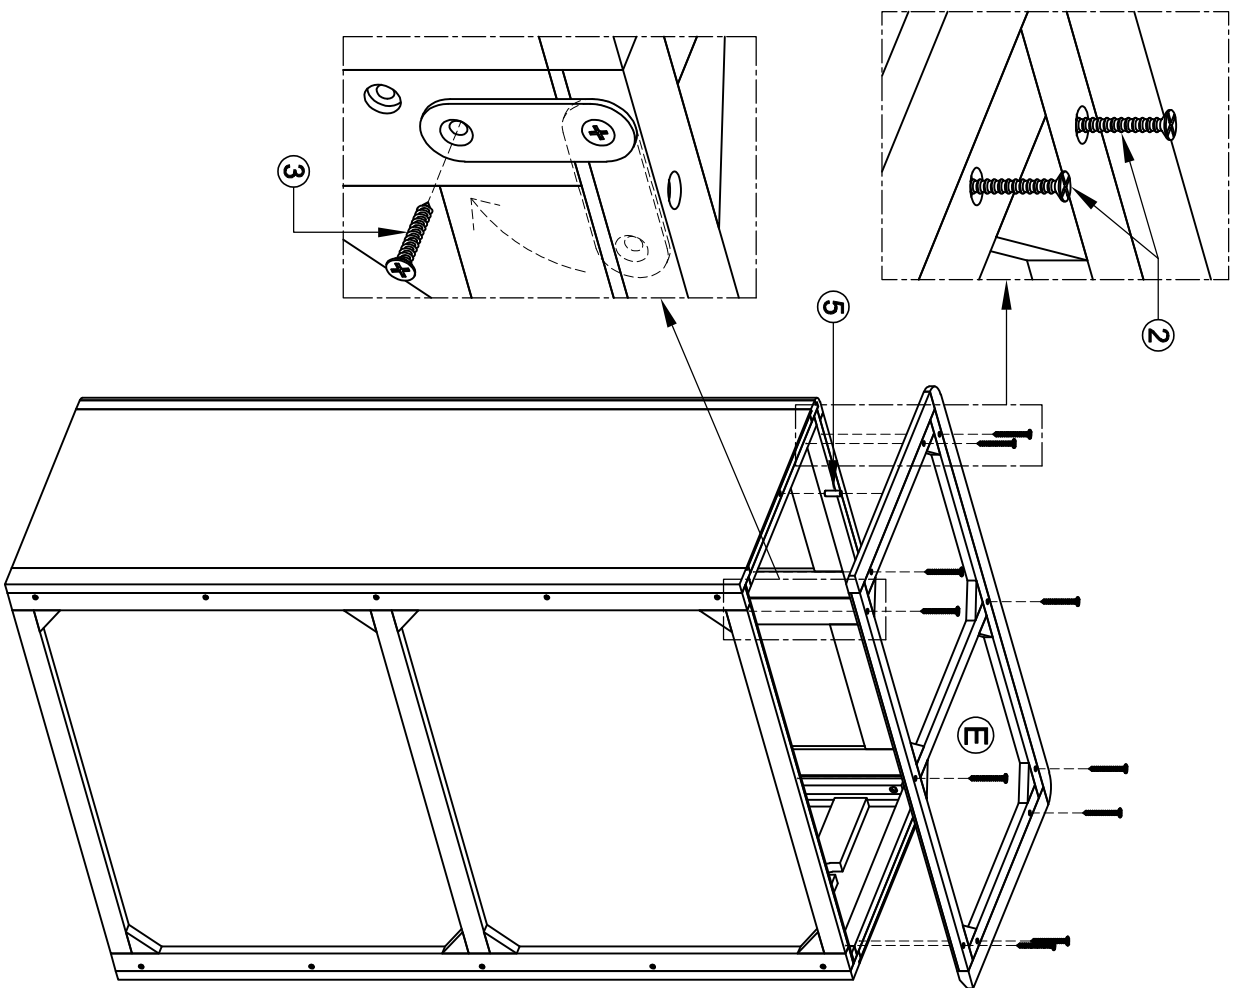

ASSEMBLY INSTRUCTION
G5744 - GENTS WARDROBE

STEP 3