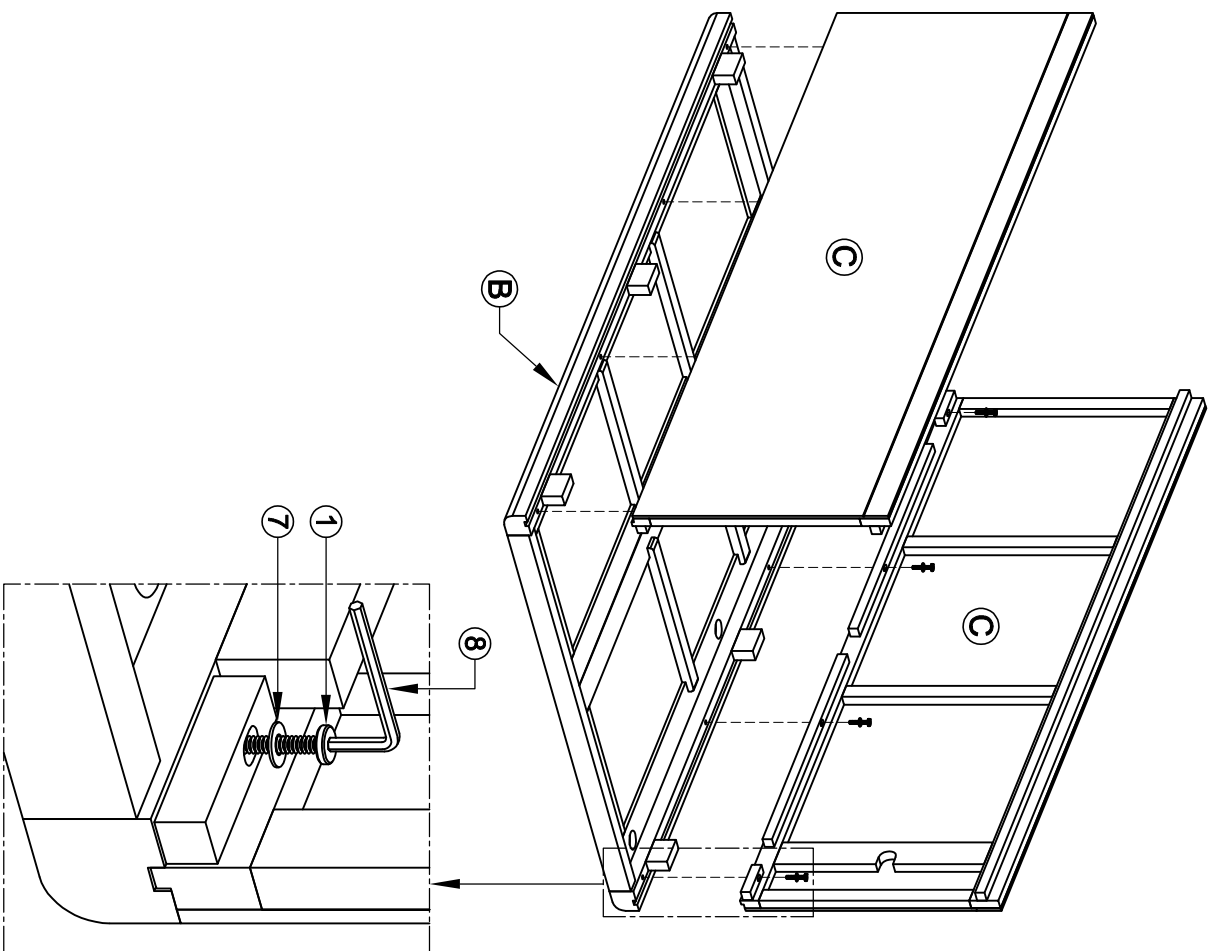

ASSEMBLY INSTRUCTION G5744 - GENTS WARDROBE

No	HARDWARE LIST	Q.TY
1	Bolt M6x35 	8
2	Screw Ø4x35 	20
3	Screw Ø4x20 	6
4	Screw Ø4x45 	3
5	Wooden Dowel Ø8x30 	1
6	Handle with bolt 	2 (Sets)
7	Washer 	8
8	Allen key K4 	1
9	Bracket 	2
10	Tie 	1

A - BASE 1x

B - FRONT FRAME WITH DOOR 1x

E - TOP FRAME 1x

F - HANGING RAIL 1x

C - RIGHT FRAME 1x
D - LEFT FRAME 1x

D - BACK FRAME 1x

STEP 1

STEP 2