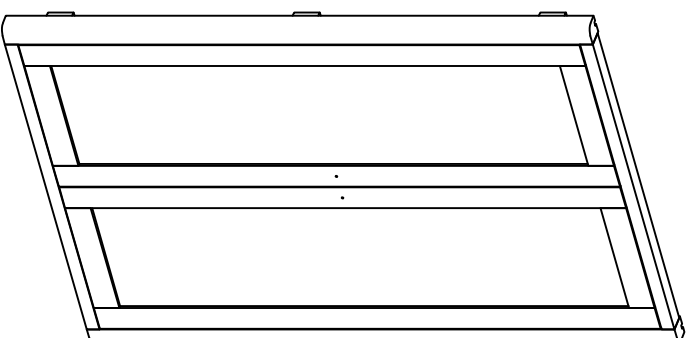

ASSEMBLY INSTRUCTION G5744 - GENTS WARDROBE

No	HARDWARE LIST	Q.TY
1	Bolt M6x35 	8
2	Screw Ø4x35 	20
3	Screw Ø4x20 	6
4	Screw Ø4x45 	3
5	Wooden Dowel Ø8x30 	1
6	Handle with bolt 	2 (Sets)
7	Washer 	8
8	Allen key K4 	1
9	Bracket 	2
10	Tie 	1

A - BASE 1x

B - FRONT FRAME WITH DOOR 1x

E - TOP FRAME 1x

F - HANGING RAIL 1x

C - RIGHT FRAME 1x
D - LEFT FRAME 1x

D - BACK FRAME 1x

STEP 1

STEP 2