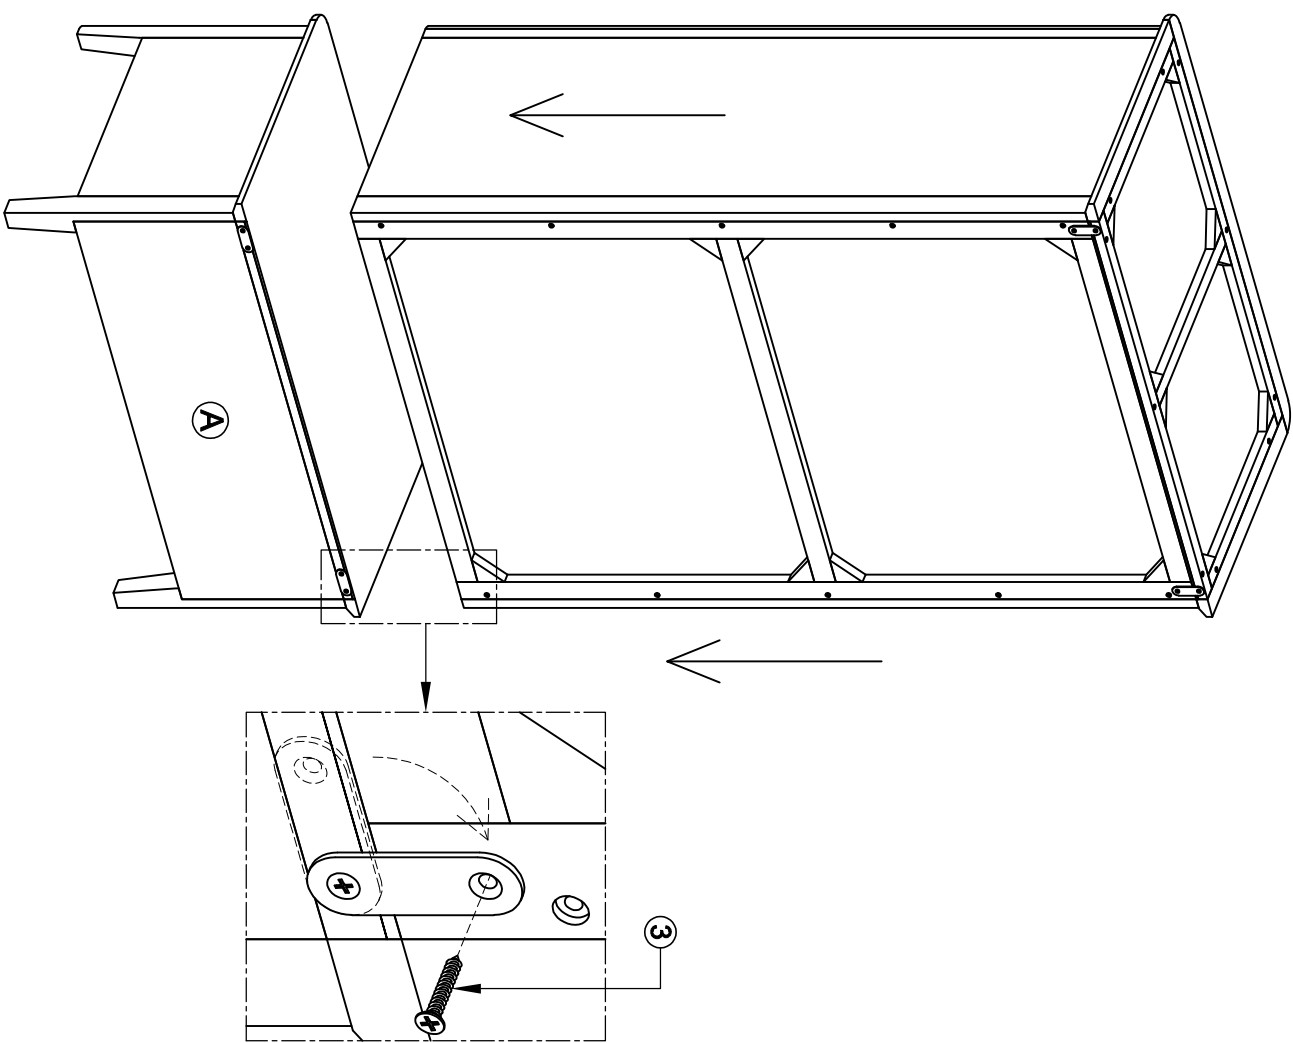

ASSEMBLY INSTRUCTION
G5744 - GENTS WARDROBE

STEP 3

STEP 4