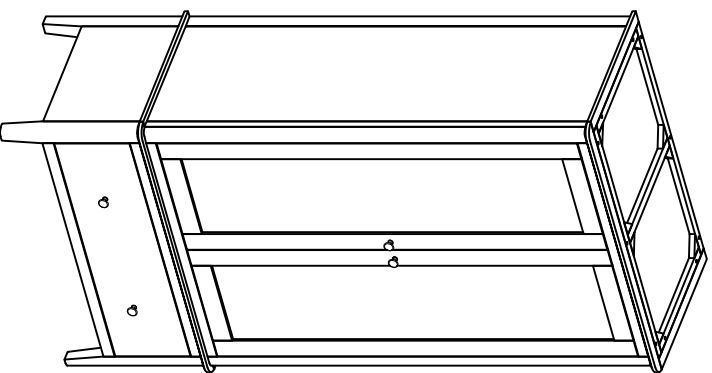

ASSEMBLY INSTRUCTION G5744 - GENTS WARDROBE

No	HARDWARE LIST	Q.TY
1	Bolt M6x35 	8
2	Screw Ø4x35 	20
3	Screw Ø4x20 	6
4	Screw Ø4x45 	3
5	Wooden Dowel Ø8x30 	1
6	Handle with bolt 	2 (Sets)
7	Washer 	8
8	Allen key K4 	1
9	Bracket 	2
10	Tie 	1

A - BASE 1x

B - FRONT FRAME WITH DOOR 1x

E - TOP FRAME 1x

F - HANGING RAIL 1x

C - RIGHT FRAME 1x
D - LEFT FRAME 1x

D - BACK FRAME 1x

STEP 1

STEP 2