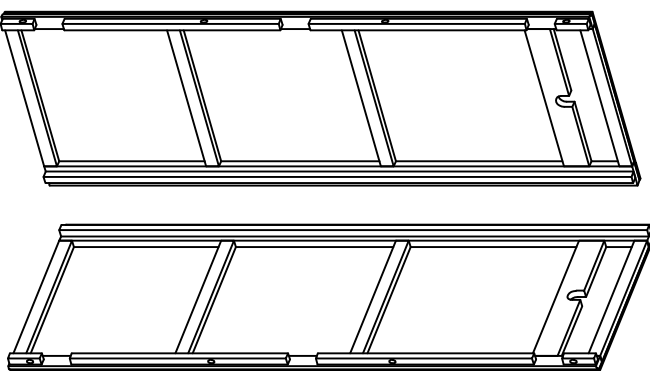

ASSEMBLY INSTRUCTION G5744 - GENTS WARDROBE

No	HARDWARE LIST	Q.TY
1	Bolt M6x35 	8
2	Screw Ø4x35 	20
3	Screw Ø4x20 	6
4	Screw Ø4x45 	3
5	Wooden Dowel Ø8x30 	1
6	Handle with bolt 	2 (Sets)
7	Washer 	8
8	Allen key K4 	1
9	Bracket 	2
10	Tie 	1

A - BASE 1x

B - FRONT FRAME WITH DOOR 1x

E - TOP FRAME 1x

F - HANGING RAIL 1x

C - RIGHT FRAME 1x
D - LEFT FRAME 1x

D - BACK FRAME 1x

STEP 1

STEP 2