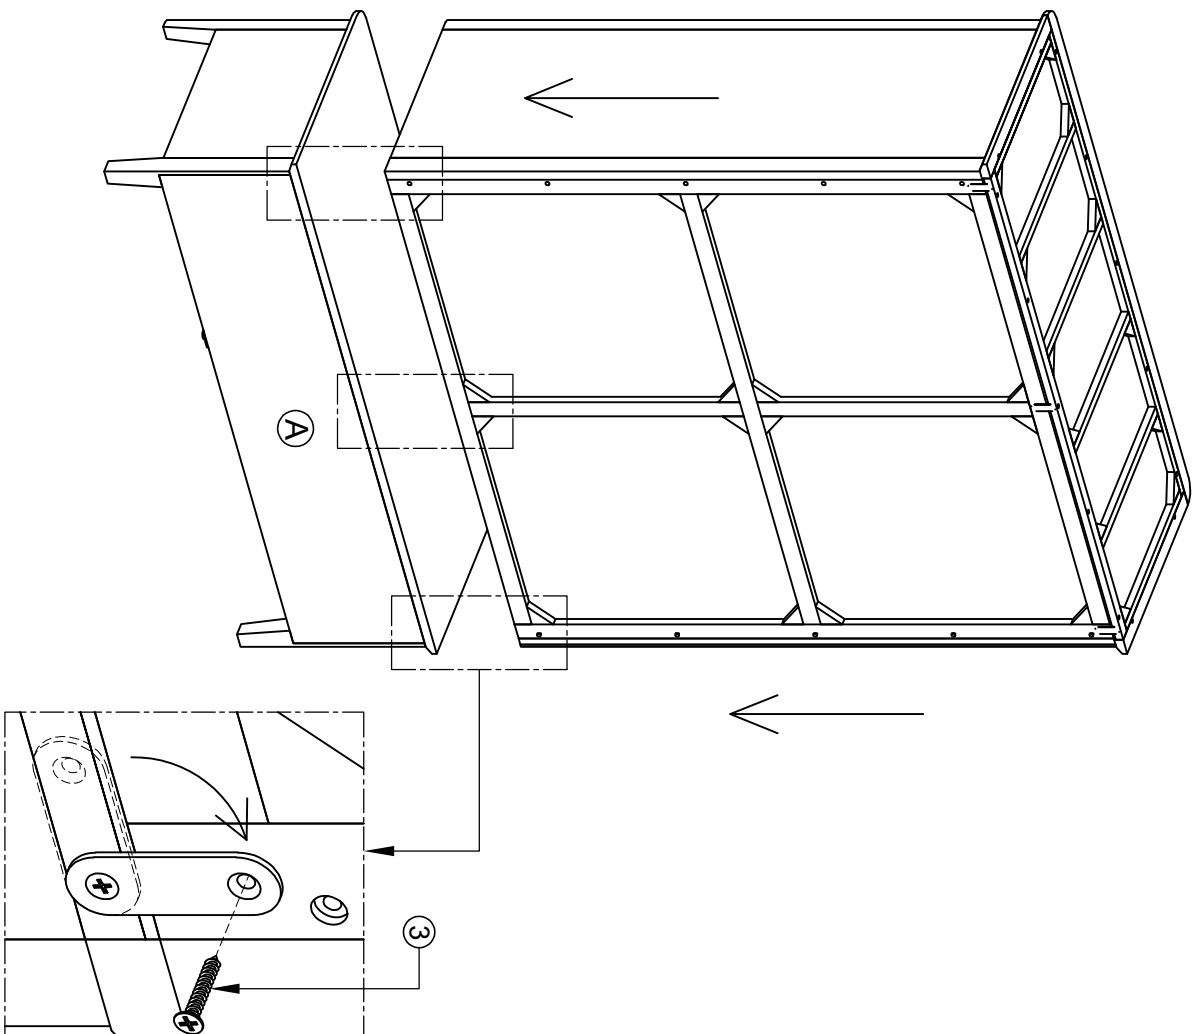

# ASSEMBLY INSTRUCTION G5745- TRIPLE WARDROBE

No	HARDWARE LIST	Q.TY
①	Bolt M6x35 	8
②	Screw Ø4x35 	24
③	Screw Ø4x20 	8
④	Screw Ø4x45 	5
⑤	Wooden Dowel Ø8x30 	1
⑥	Handle with bolt 	3 Set
⑦	Washer 	8
⑧	Allen key K4 	1
⑨	Bracket 	2
⑩	Tie 	1

Ⓐ - BASE 1x

Ⓔ - TOP FRAME 1x

Ⓕ - HANGING RAIL 1x

Ⓖ - HANGING SUPPORT 1x

Ⓑ - FRONT FRAME WITH DOOR 1x

Ⓒ - RIGHT FRAME 1x  
LEFT FRAME 1x

Ⓓ - BACK FRAME 1x

ASSEMBLY INSTRUCTION  
G5745- TRIPLE WARDROBE

STEP 1

STEP 3

STEP 2

ASSEMBLY INSTRUCTION  
G5745- TRIPLE WARDROBE

STEP 4

STEP 5

ASSEMBLY INSTRUCTION  
G5745- TRIPLE WARDROBE

STEP 6

STEP 7

**STEP 8**

**FINAL**