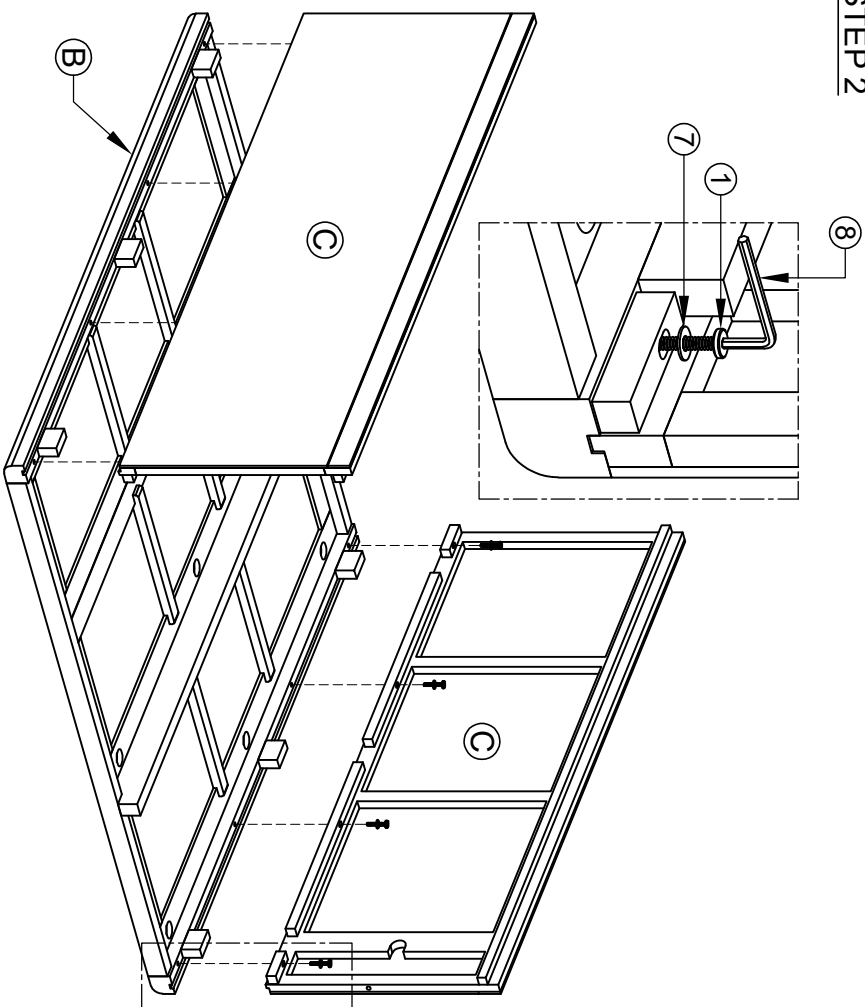

# ASSEMBLY INSTRUCTION G5745- TRIPLE WARDROBE

No	HARDWARE LIST	Q.TY
①	Bolt M6x35 	8
②	Screw Ø4x35 	24
③	Screw Ø4x20 	8
④	Screw Ø4x45 	5
⑤	Wooden Dowel Ø8x30 	1
⑥	Handle with bolt 	3 Set
⑦	Washer 	8
⑧	Allen key K4 	1
⑨	Bracket 	2
⑩	Tie 	1

Ⓐ - BASE 1x

Ⓔ - TOP FRAME 1x

Ⓕ - HANGING RAIL 1x

Ⓖ - HANGING SUPPORT 1x

Ⓑ - FRONT FRAME WITH DOOR 1x

Ⓒ - RIGHT FRAME 1x  
LEFT FRAME 1x

Ⓓ - BACK FRAME 1x

ASSEMBLY INSTRUCTION  
G5745- TRIPLE WARDROBE

STEP 1

STEP 3

STEP 2

ASSEMBLY INSTRUCTION  
G5745- TRIPLE WARDROBE

STEP 4

STEP 5

ASSEMBLY INSTRUCTION  
G5745- TRIPLE WARDROBE

STEP 6