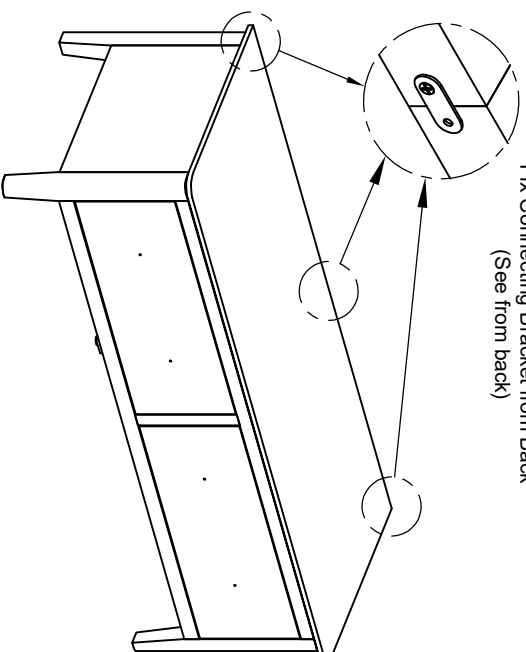

# ASSEMBLY INSTRUCTION G5745- TRIPLE WARDROBE

No	HARDWARE LIST	Q.TY
①	Bolt M6x35 	8
②	Screw Ø4x35 	24
③	Screw Ø4x20 	8
④	Screw Ø4x45 	5
⑤	Wooden Dowel Ø8x30 	1
⑥	Handle with bolt 	3 Set
⑦	Washer 	8
⑧	Allen key K4 	1
⑨	Bracket 	2
⑩	Tie 	1

Ⓐ - BASE 1x

Ⓔ - TOP FRAME 1x

Ⓕ - HANGING RAIL 1x

Ⓖ - HANGING SUPPORT 1x

Ⓑ - FRONT FRAME WITH DOOR 1x

Ⓒ - RIGHT FRAME 1x  
LEFT FRAME 1x

Ⓓ - BACK FRAME 1x

ASSEMBLY INSTRUCTION  
G5745- TRIPLE WARDROBE