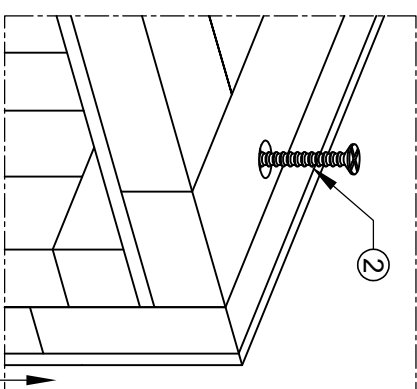

ASSEMBLY INSTRUCTION
G5745- TRIPLE WARDROBE

STEP 1

STEP 3

STEP 2