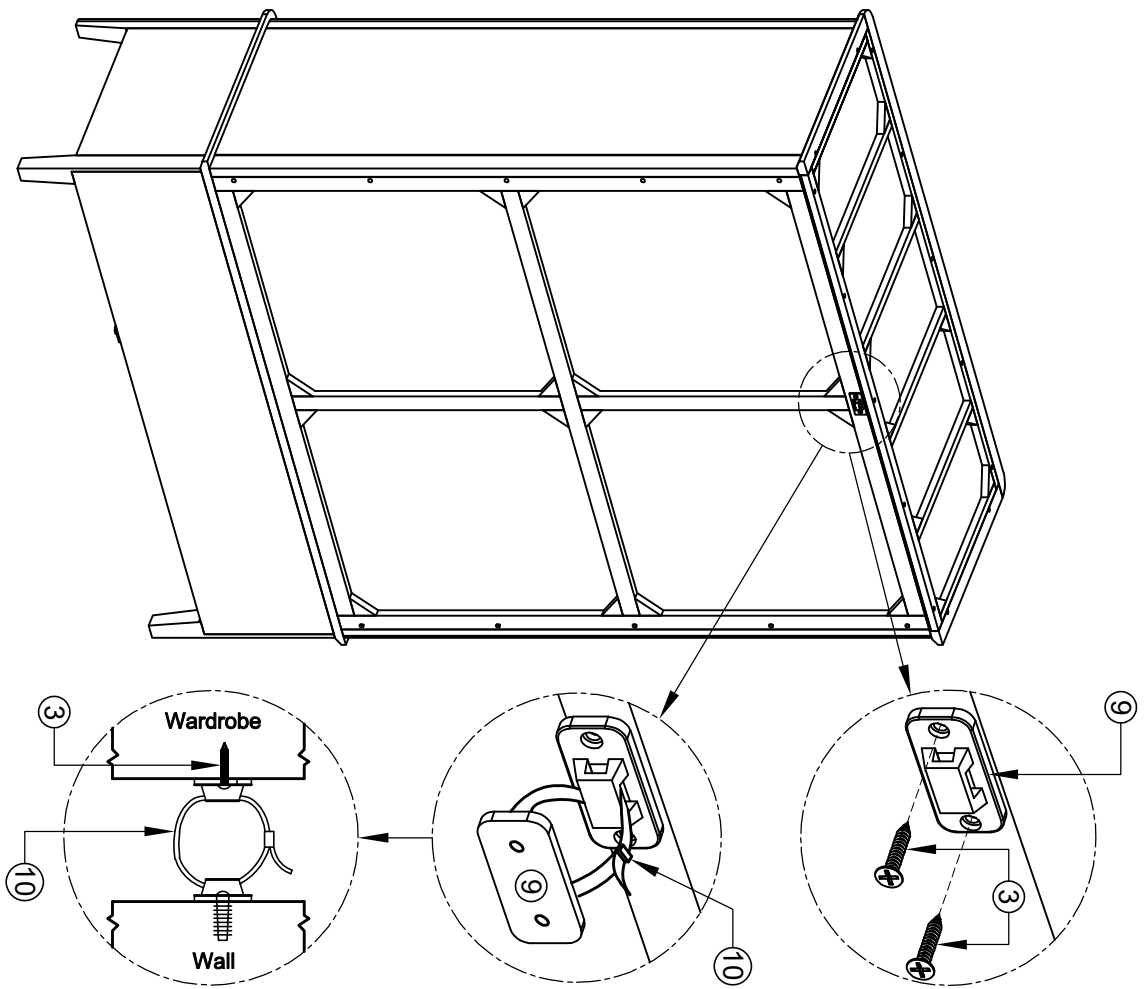

# ASSEMBLY INSTRUCTION G5745- TRIPLE WARDROBE

No	HARDWARE LIST	Q.TY
①	Bolt M6x35 	8
②	Screw Ø4x35 	24
③	Screw Ø4x20 	8
④	Screw Ø4x45 	5
⑤	Wooden Dowel Ø8x30 	1
⑥	Handle with bolt 	3 Set
⑦	Washer 	8
⑧	Allen key K4 	1
⑨	Bracket 	2
⑩	Tie 	1

Ⓐ - BASE 1x

Ⓔ - TOP FRAME 1x

Ⓕ - HANGING RAIL 1x

Ⓖ - HANGING SUPPORT 1x

Ⓑ - FRONT FRAME WITH DOOR 1x

Ⓒ - RIGHT FRAME 1x  
LEFT FRAME 1x

Ⓓ - BACK FRAME 1x

ASSEMBLY INSTRUCTION  
G5745- TRIPLE WARDROBE

STEP 1

STEP 3

STEP 2

ASSEMBLY INSTRUCTION  
G5745- TRIPLE WARDROBE

STEP 4

STEP 5

ASSEMBLY INSTRUCTION  
G5745- TRIPLE WARDROBE

STEP 6

STEP 7

**STEP 8**

**FINAL**