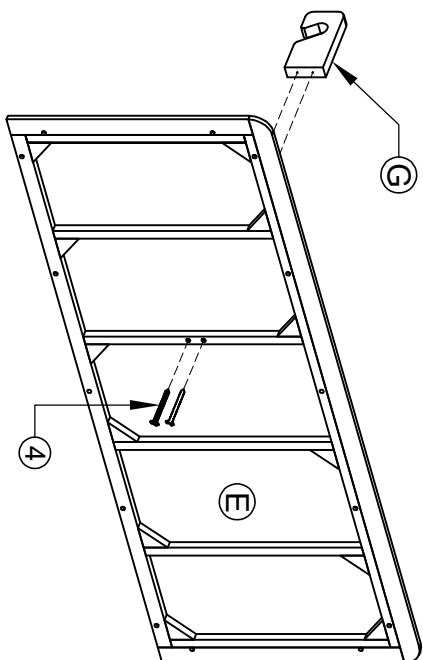

# ASSEMBLY INSTRUCTION G5745- TRIPLE WARDROBE

No	HARDWARE LIST	Q.TY
①	Bolt M6x35 	8
②	Screw Ø4x35 	24
③	Screw Ø4x20 	8
④	Screw Ø4x45 	5
⑤	Wooden Dowel Ø8x30 	1
⑥	Handle with bolt 	3 Set
⑦	Washer 	8
⑧	Allen key K4 	1
⑨	Bracket 	2
⑩	Tie 	1

Ⓐ - BASE 1x

Ⓔ - TOP FRAME 1x

Ⓕ - HANGING RAIL 1x

Ⓖ - HANGING SUPPORT 1x

Ⓑ - FRONT FRAME WITH DOOR 1x

Ⓒ - RIGHT FRAME 1x  
LEFT FRAME 1x

Ⓓ - BACK FRAME 1x

ASSEMBLY INSTRUCTION  
G5745- TRIPLE WARDROBE

STEP 1

STEP 3

STEP 2

ASSEMBLY INSTRUCTION  
G5745- TRIPLE WARDROBE

STEP 4

STEP 5

ASSEMBLY INSTRUCTION  
G5745- TRIPLE WARDROBE

STEP 6