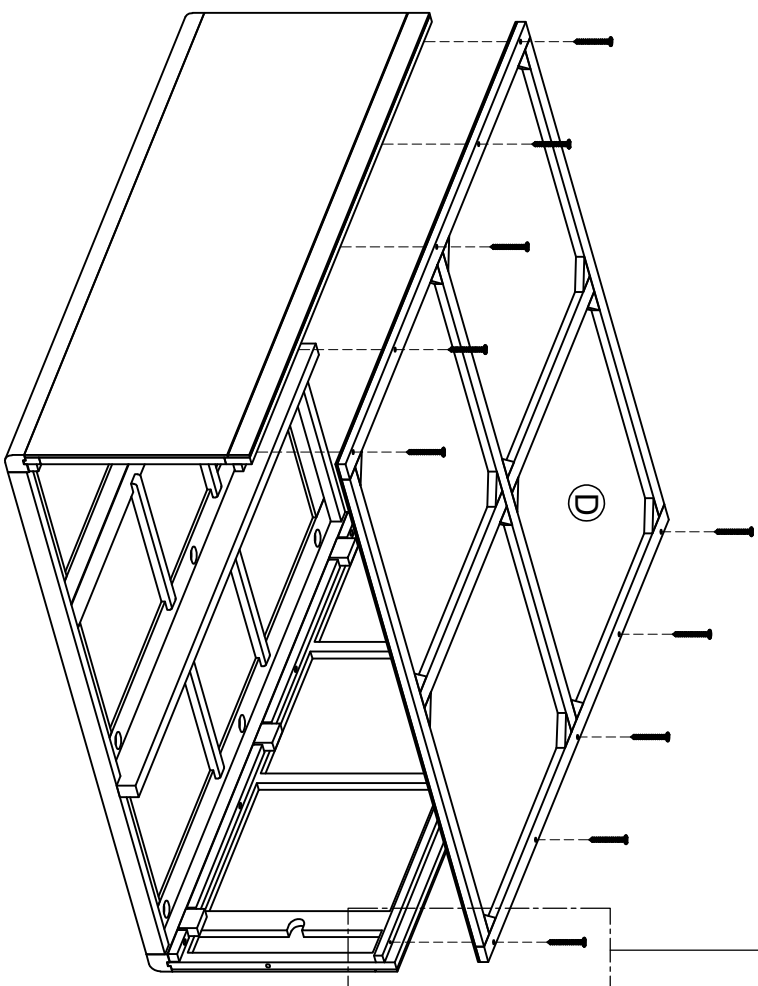

ASSEMBLY INSTRUCTION
G5745- TRIPLE WARDROBE

STEP 1

STEP 3

STEP 2