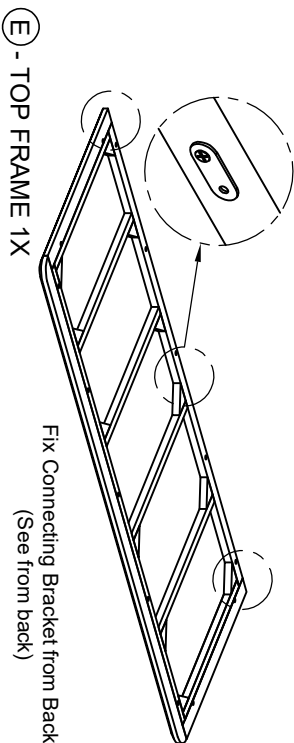

# ASSEMBLY INSTRUCTION G5745- TRIPLE WARDROBE

No	HARDWARE LIST	Q.TY
①	Bolt M6x35 	8
②	Screw Ø4x35 	24
③	Screw Ø4x20 	8
④	Screw Ø4x45 	5
⑤	Wooden Dowel Ø8x30 	1
⑥	Handle with bolt 	3 Set
⑦	Washer 	8
⑧	Allen key K4 	1
⑨	Bracket 	2
⑩	Tie 	1

Ⓐ - BASE 1x

Ⓔ - TOP FRAME 1x

Ⓕ - HANGING RAIL 1x

Ⓖ - HANGING SUPPORT 1x

Ⓑ - FRONT FRAME WITH DOOR 1x

Ⓒ - RIGHT FRAME 1x  
LEFT FRAME 1x

Ⓓ - BACK FRAME 1x

ASSEMBLY INSTRUCTION  
G5745- TRIPLE WARDROBE