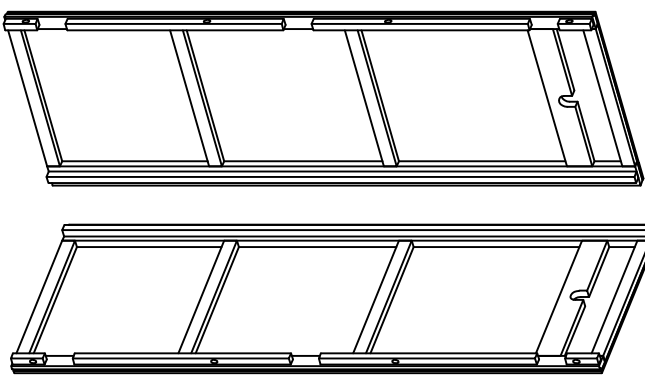

# ASSEMBLY INSTRUCTION G5745- TRIPLE WARDROBE

No	HARDWARE LIST	Q.TY
①	Bolt M6x35 	8
②	Screw Ø4x35 	24
③	Screw Ø4x20 	8
④	Screw Ø4x45 	5
⑤	Wooden Dowel Ø8x30 	1
⑥	Handle with bolt 	3 Set
⑦	Washer 	8
⑧	Allen key K4 	1
⑨	Bracket 	2
⑩	Tie 	1

Ⓐ - BASE 1x

Ⓔ - TOP FRAME 1x

Ⓕ - HANGING RAIL 1x

Ⓖ - HANGING SUPPORT 1x

Ⓑ - FRONT FRAME WITH DOOR 1x

Ⓒ - RIGHT FRAME 1x  
LEFT FRAME 1x

Ⓓ - BACK FRAME 1x

ASSEMBLY INSTRUCTION  
G5745- TRIPLE WARDROBE