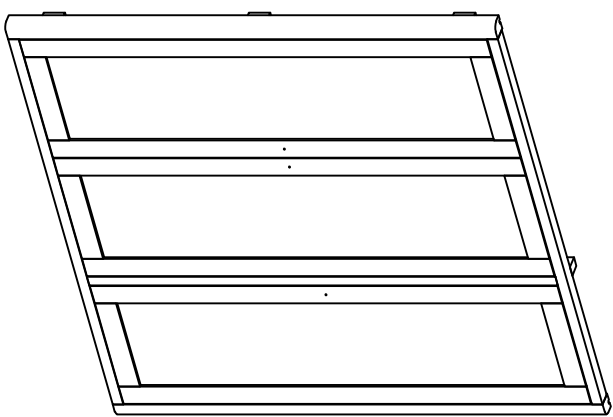

# ASSEMBLY INSTRUCTION G5745- TRIPLE WARDROBE

No	HARDWARE LIST	Q.TY
①	Bolt M6x35 	8
②	Screw Ø4x35 	24
③	Screw Ø4x20 	8
④	Screw Ø4x45 	5
⑤	Wooden Dowel Ø8x30 	1
⑥	Handle with bolt 	3 Set
⑦	Washer 	8
⑧	Allen key K4 	1
⑨	Bracket 	2
⑩	Tie 	1

Ⓐ - BASE 1x

Ⓔ - TOP FRAME 1x

Ⓕ - HANGING RAIL 1x

Ⓖ - HANGING SUPPORT 1x

Ⓑ - FRONT FRAME WITH DOOR 1x

Ⓒ - RIGHT FRAME 1x  
LEFT FRAME 1x

Ⓓ - BACK FRAME 1x

ASSEMBLY INSTRUCTION  
G5745- TRIPLE WARDROBE