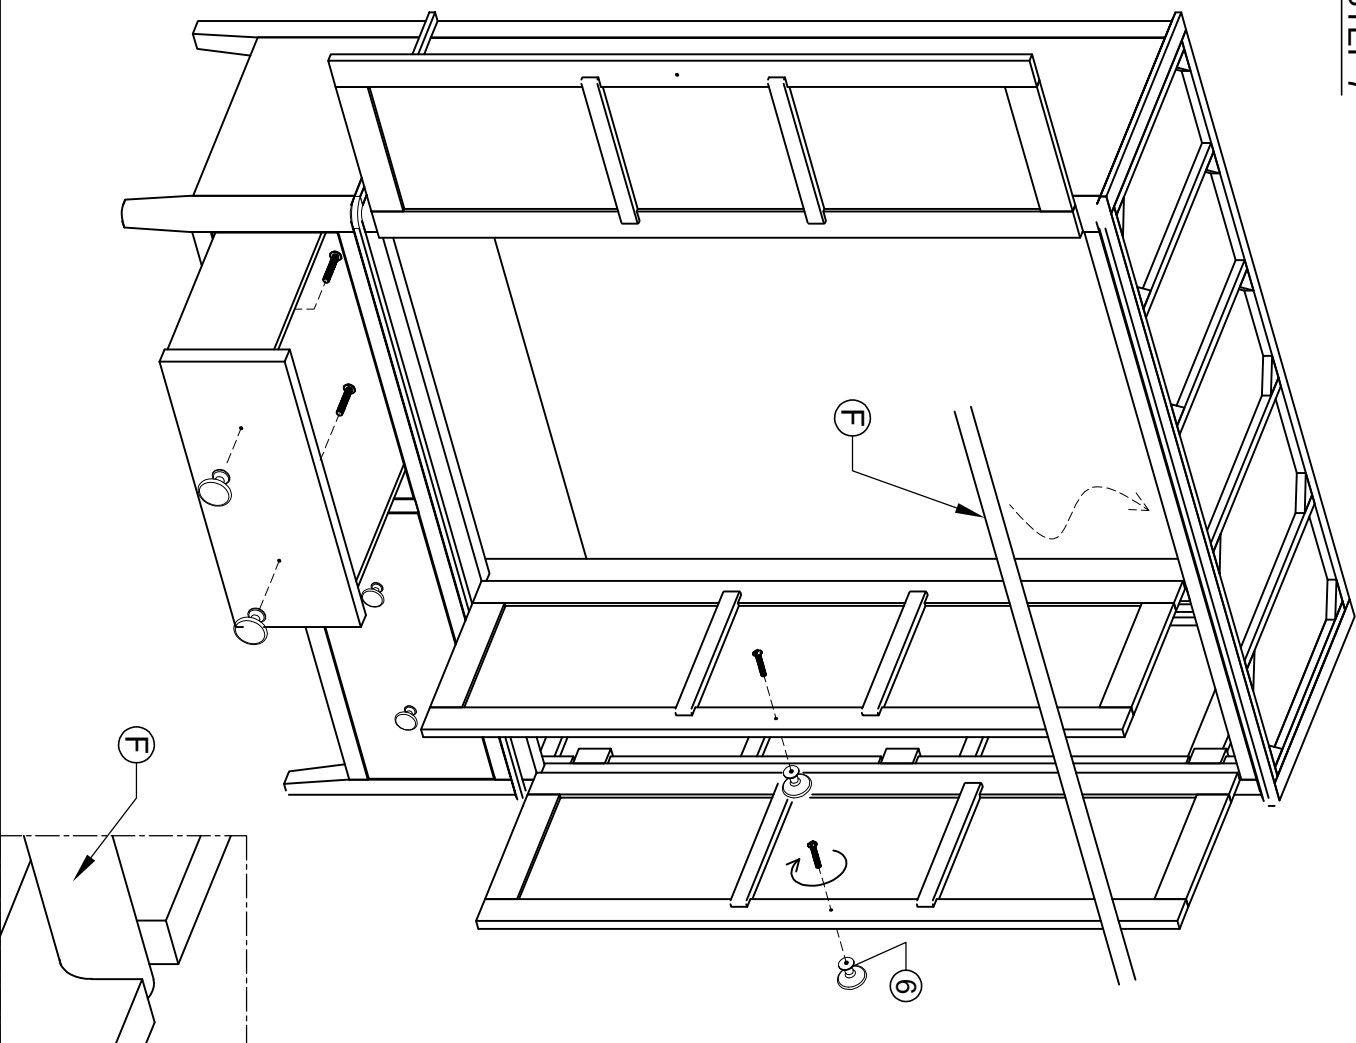

# ASSEMBLY INSTRUCTION G5745- TRIPLE WARDROBE

No	HARDWARE LIST	Q.TY
①	Bolt M6x35 	8
②	Screw Ø4x35 	24
③	Screw Ø4x20 	8
④	Screw Ø4x45 	5
⑤	Wooden Dowel Ø8x30 	1
⑥	Handle with bolt 	3 Set
⑦	Washer 	8
⑧	Allen key K4 	1
⑨	Bracket 	2
⑩	Tie 	1

Ⓐ - BASE 1x

Ⓔ - TOP FRAME 1x

Ⓕ - HANGING RAIL 1x

Ⓖ - HANGING SUPPORT 1x

Ⓑ - FRONT FRAME WITH DOOR 1x

Ⓒ - RIGHT FRAME 1x  
LEFT FRAME 1x

Ⓓ - BACK FRAME 1x

ASSEMBLY INSTRUCTION  
G5745- TRIPLE WARDROBE

STEP 1

STEP 3

STEP 2

ASSEMBLY INSTRUCTION  
G5745- TRIPLE WARDROBE

STEP 4

STEP 5

ASSEMBLY INSTRUCTION  
G5745- TRIPLE WARDROBE

STEP 6

STEP 7

**STEP 8**

**FINAL**