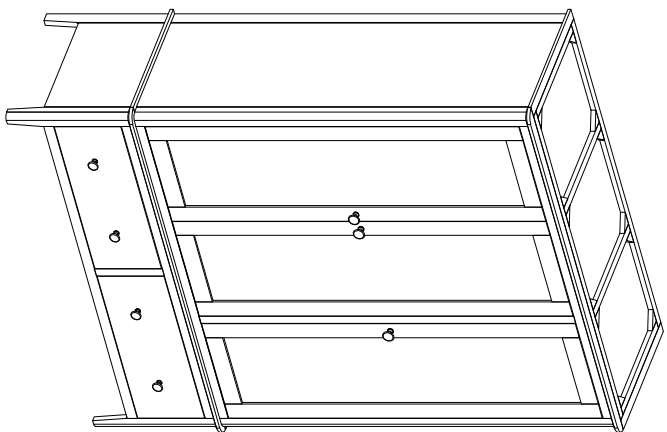

# ASSEMBLY INSTRUCTION G5745- TRIPLE WARDROBE

No	HARDWARE LIST	Q.TY
①	Bolt M6x35 	8
②	Screw Ø4x35 	24
③	Screw Ø4x20 	8
④	Screw Ø4x45 	5
⑤	Wooden Dowel Ø8x30 	1
⑥	Handle with bolt 	3 Set
⑦	Washer 	8
⑧	Allen key K4 	1
⑨	Bracket 	2
⑩	Tie 	1

Ⓐ - BASE 1x

Ⓔ - TOP FRAME 1x

Ⓕ - HANGING RAIL 1x

Ⓖ - HANGING SUPPORT 1x

Ⓑ - FRONT FRAME WITH DOOR 1x

Ⓒ - RIGHT FRAME 1x  
LEFT FRAME 1x

Ⓓ - BACK FRAME 1x

ASSEMBLY INSTRUCTION  
G5745- TRIPLE WARDROBE