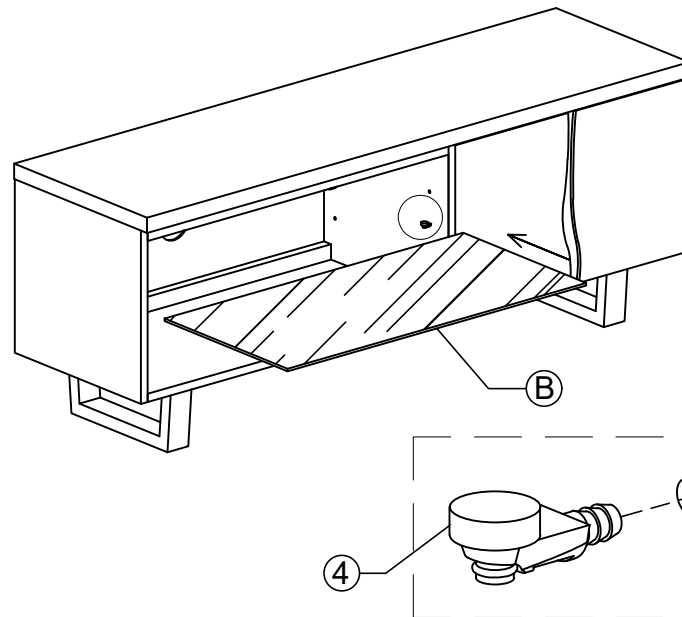

ASSEMBLY INSTRUCTION

G7496 - LARGE TV UNIT 1300

No	Name of Component	Q.ty
(A)	 Cabinet	1
(B)	 Glass shelf	1
(C)	 Legs	2
No	Name of Hardware	Q.ty
(1)	Bolt M8 x 15 	16
(2)	Flat Washer M8 	16
(3)	Spring Washer M8 	16
(4)	Shelf support 	4
(5)	Allen key K4 	1

STEP 1

STEP 2

FINAL