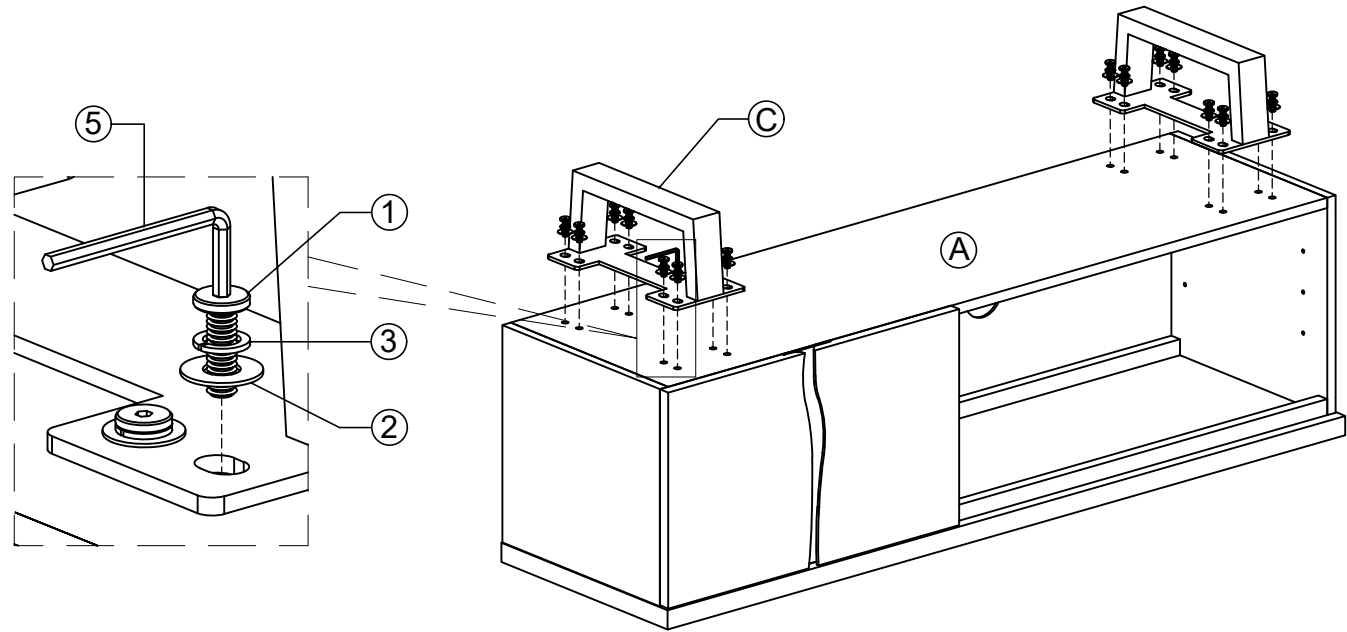

ASSEMBLY INSTRUCTION

G7496 - LARGE TV UNIT 1300

No	Name of Component	Q.ty
(A)	 Cabinet	1
(B)	 Glass shelf	1
(C)	 Legs	2
No	Name of Hardware	Q.ty
(1)	Bolt M8 x 15 	16
(2)	Flat Washer M8 	16
(3)	Spring Washer M8 	16
(4)	Shelf support 	4
(5)	Allen key K4 	1

STEP 1

STEP 2

FINAL