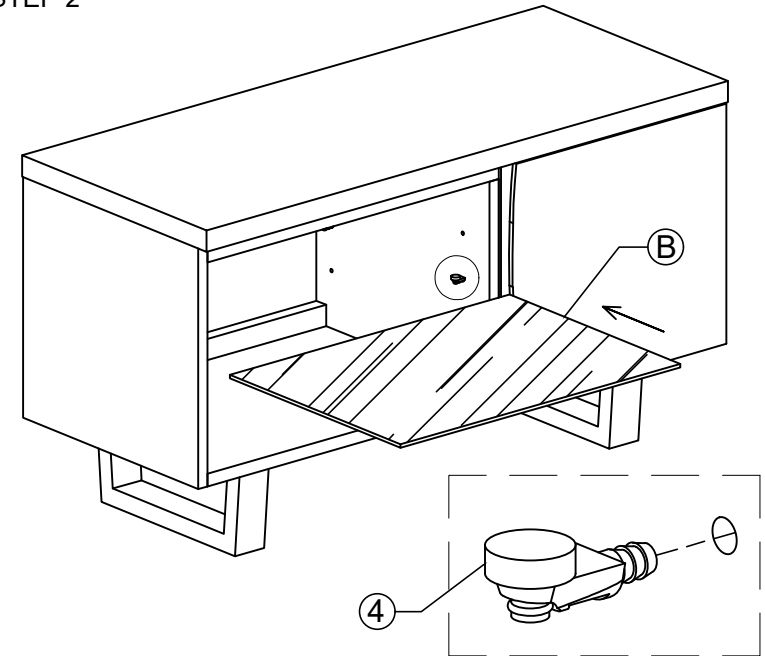

ASSEMBLY INSTRUCTION

G7495 - SMALL TV UNIT 900

No	Name of Component	Q.ty
(A)	 Cabinet	1
(B)	 Glass shelf	1
(C)	 Legs	2
No	Name of Hardware	Q.ty
(1)	Bolts M8 x 15 	16
(2)	Flat Washers M8 	16
(3)	Spring Washers M8 	16
(4)	Shelf support 	4
(5)	Allen key K4 	1

STEP 1

STEP 2

FINAL