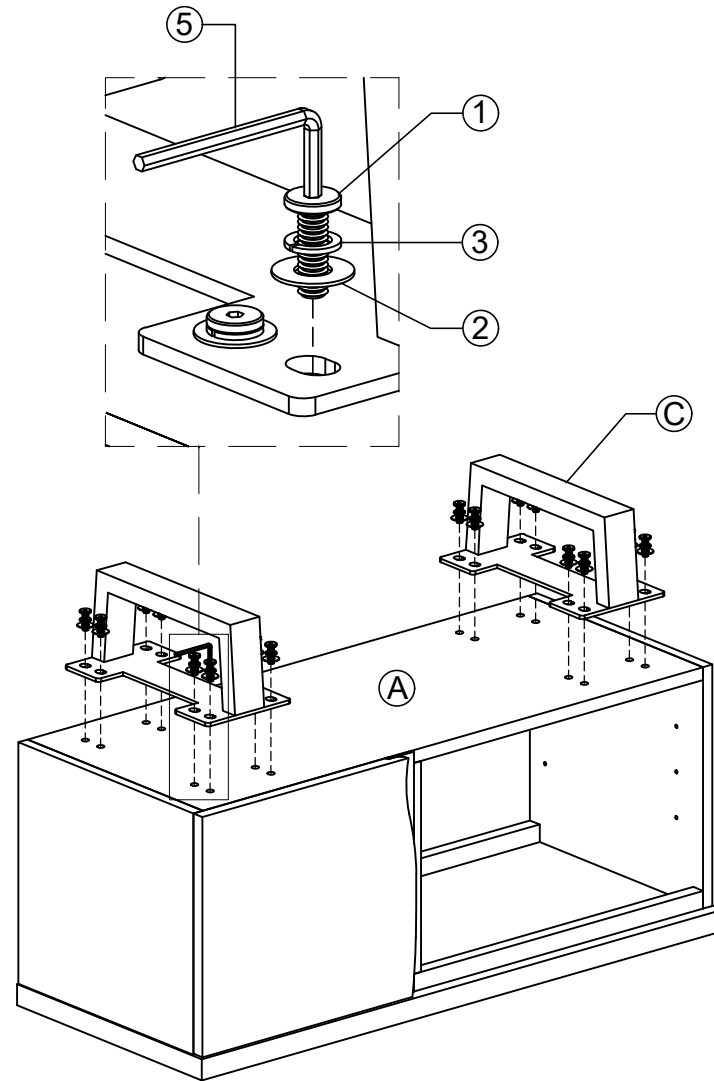

ASSEMBLY INSTRUCTION

G7495 - SMALL TV UNIT 900

No	Name of Component	Q.ty
(A)	 Cabinet	1
(B)	 Glass shelf	1
(C)	 Legs	2
No	Name of Hardware	Q.ty
(1)	Bolts M8 x 15 	16
(2)	Flat Washers M8 	16
(3)	Spring Washers M8 	16
(4)	Shelf support 	4
(5)	Allen key K4 	1

STEP 1

STEP 2

FINAL