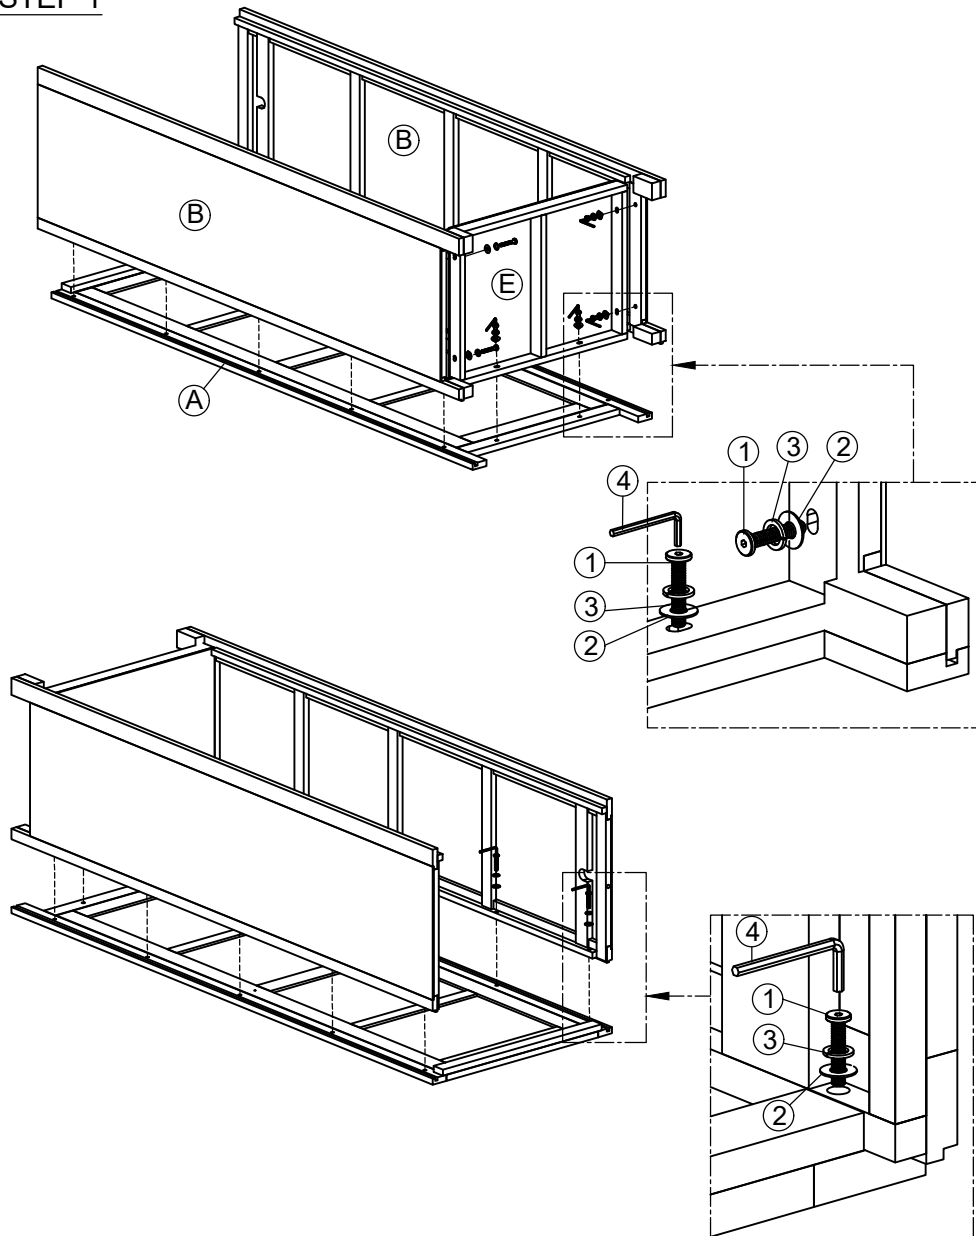

ASSEMBLY INSTRUCTION

G7199 - SINGLE DOOR WARDROBE

No	HARDWARE LIST	Q.TY
①	Bolts M6x35 	16
②	Flat Washers 	16
③	Spring Washers 	16
④	Allen key K4 	1
⑤	Screw Ø4x35 	22
⑥	Screw Ø4x20 	4
⑦	Wooden Dowel Ø8x30 	1
⑧	Handle with bolt 	1 Set
⑨	Bracket 	2
⑩	Tie 	1

Ⓐ - FRONT FRAME WITH DOOR 1X

Ⓑ - SIDE FRAME: x 2 (Left - Right)

Ⓒ - BACK FRAME 1X

Ⓓ - TOP FRAME 1X

Ⓔ - BOTTOM FRAME 1X

Ⓕ - HANGING RAIL 1X

ASSEMBLY INSTRUCTION G7199 - SINGLE DOOR WARDROBE

STEP 1