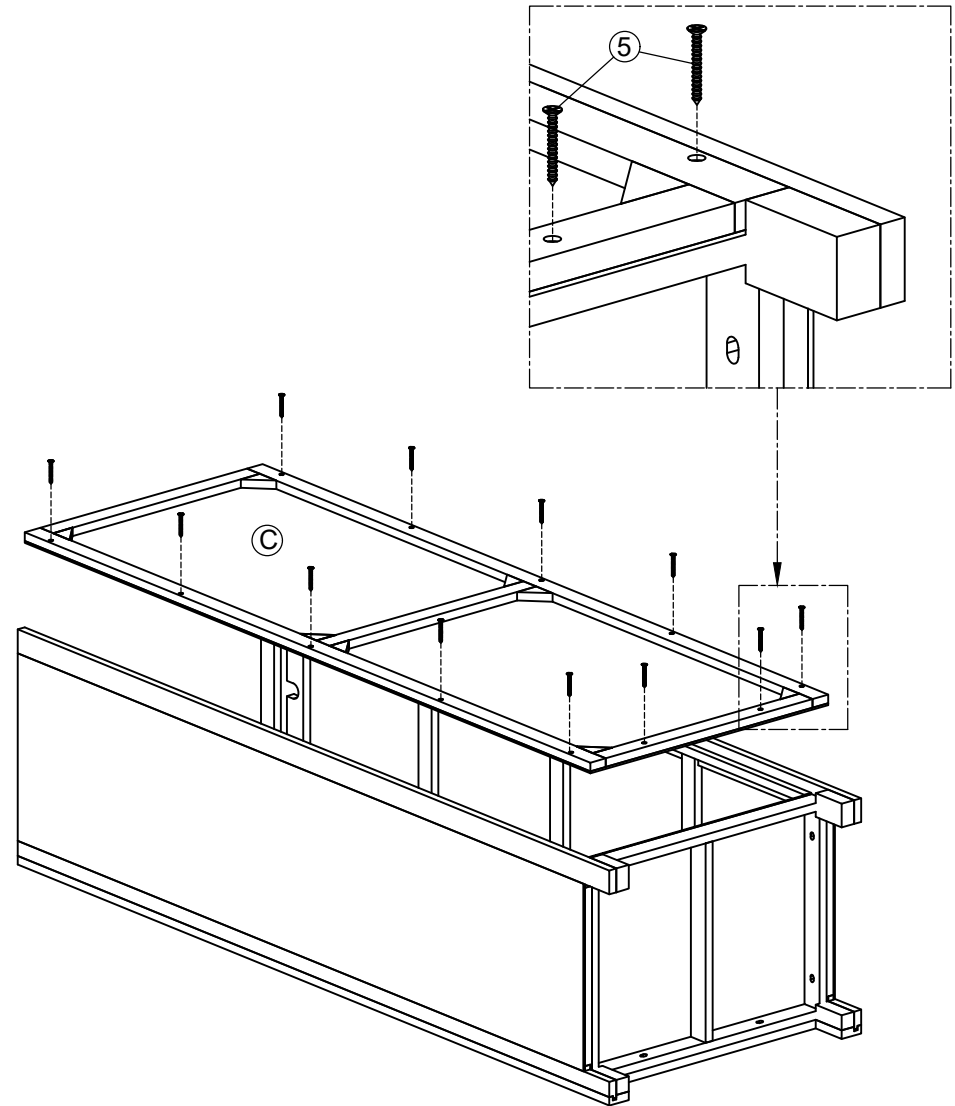

ASSEMBLY INSTRUCTION G7199 - SINGLE DOOR WARDROBE

STEP 1

STEP 2