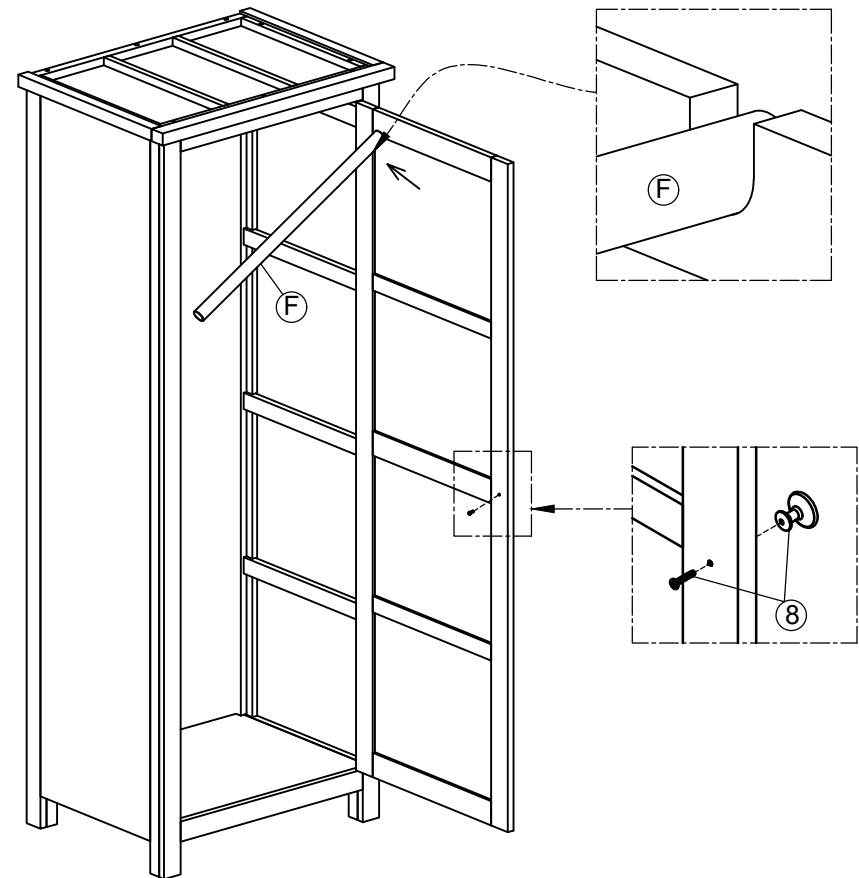

ASSEMBLY INSTRUCTION

G7199 - SINGLE DOOR WARDROBE

No	HARDWARE LIST	Q.TY
①	Bolts M6x35 	16
②	Flat Washers 	16
③	Spring Washers 	16
④	Allen key K4 	1
⑤	Screw Ø4x35 	22
⑥	Screw Ø4x20 	4
⑦	Wooden Dowel Ø8x30 	1
⑧	Handle with bolt 	1 Set
⑨	Bracket 	2
⑩	Tie 	1

Ⓐ - FRONT FRAME WITH DOOR 1X

Ⓑ - SIDE FRAME: x 2 (Left - Right)

Ⓒ - BACK FRAME 1X

Ⓓ - TOP FRAME 1X

Ⓔ - BOTTOM FRAME 1X

Ⓕ - HANGING RAIL 1X

ASSEMBLY INSTRUCTION G7199 - SINGLE DOOR WARDROBE

STEP 1

STEP 2

ASSEMBLY INSTRUCTION

G7199 - SINGLE DOOR WARDROBE

STEP 3

STEP 4

ASSEMBLY INSTRUCTION
G7199 - SINGLE DOOR WARDROBE

STEP 5

FINAL