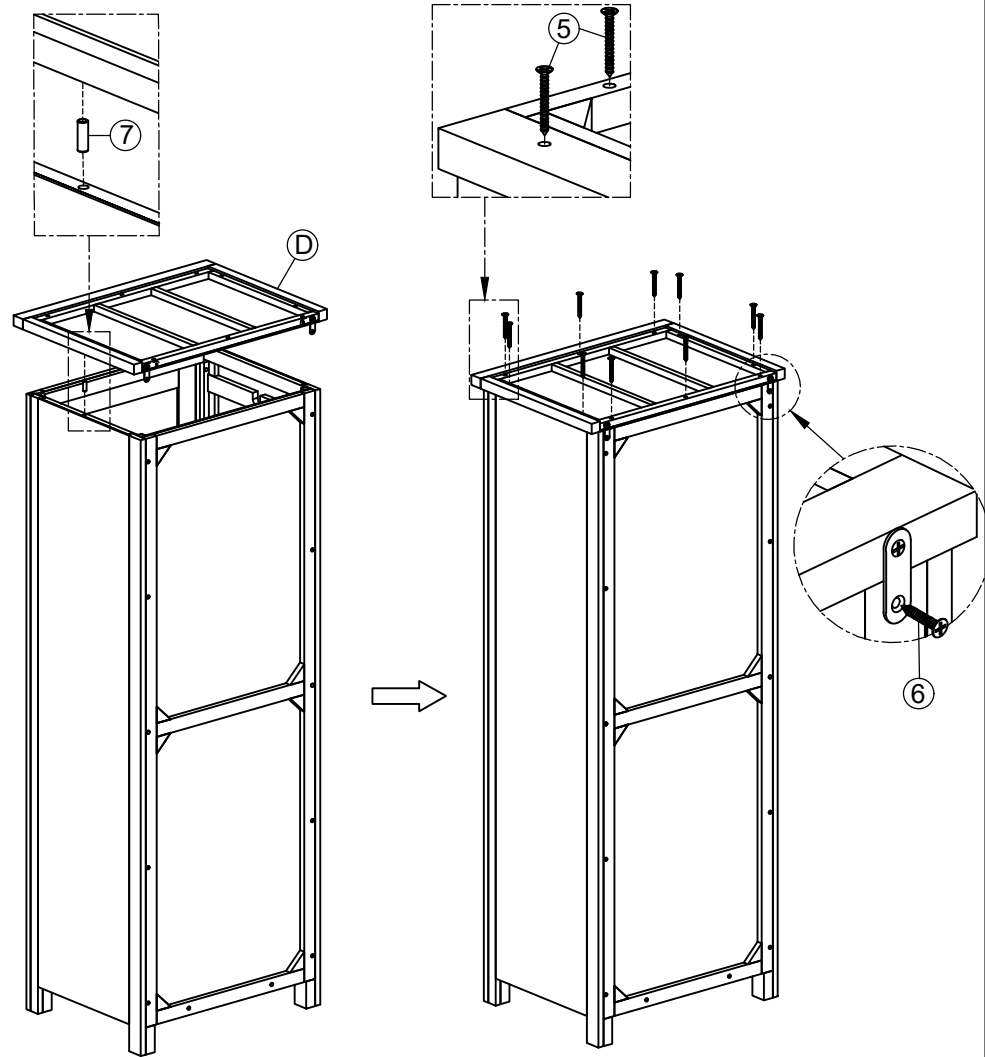

ASSEMBLY INSTRUCTION

G7199 - SINGLE DOOR WARDROBE

STEP 3

STEP 4