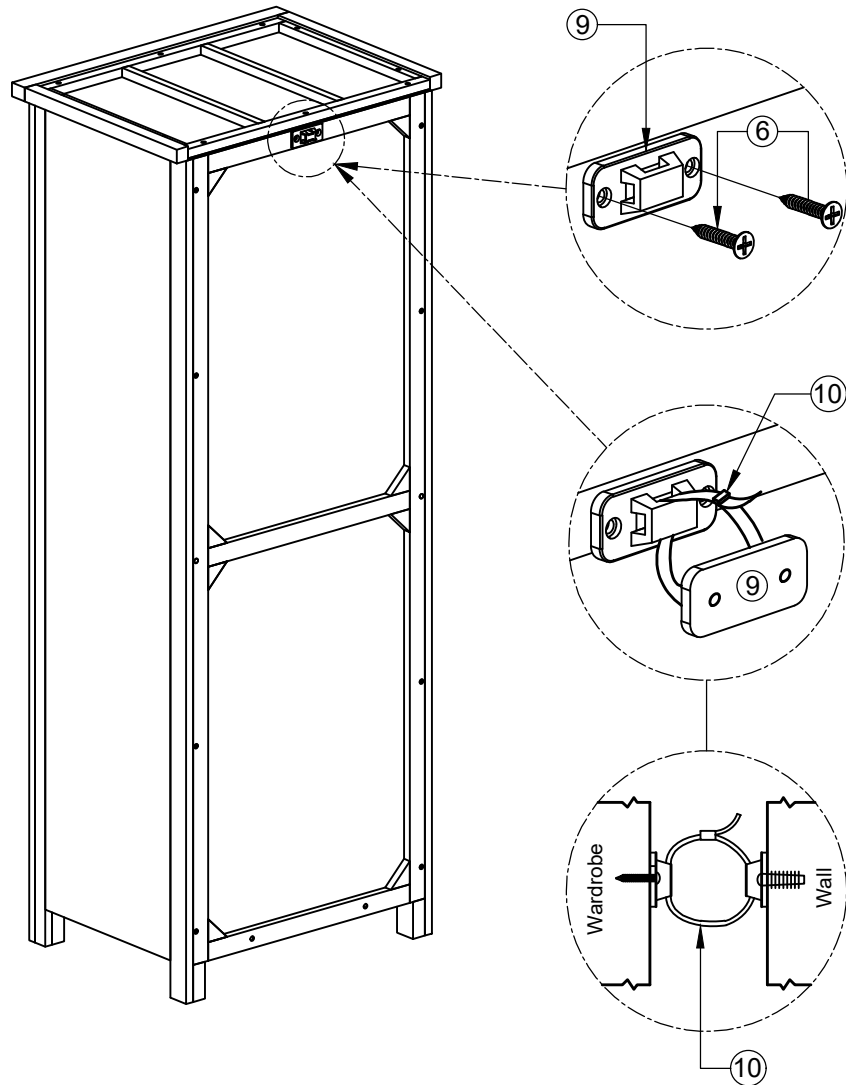

ASSEMBLY INSTRUCTION

G7199 - SINGLE DOOR WARDROBE

No	HARDWARE LIST	Q.TY
①	Bolts M6x35 	16
②	Flat Washers 	16
③	Spring Washers 	16
④	Allen key K4 	1
⑤	Screw Ø4x35 	22
⑥	Screw Ø4x20 	4
⑦	Wooden Dowel Ø8x30 	1
⑧	Handle with bolt 	1 Set
⑨	Bracket 	2
⑩	Tie 	1

Ⓐ - FRONT FRAME WITH DOOR 1X

Ⓑ - SIDE FRAME: x 2 (Left - Right)

Ⓒ - BACK FRAME 1X

Ⓓ - TOP FRAME 1X

Ⓔ - BOTTOM FRAME 1X

Ⓕ - HANGING RAIL 1X

ASSEMBLY INSTRUCTION G7199 - SINGLE DOOR WARDROBE

STEP 1

STEP 2

ASSEMBLY INSTRUCTION

G7199 - SINGLE DOOR WARDROBE

STEP 3

STEP 4

ASSEMBLY INSTRUCTION
G7199 - SINGLE DOOR WARDROBE

STEP 5

FINAL