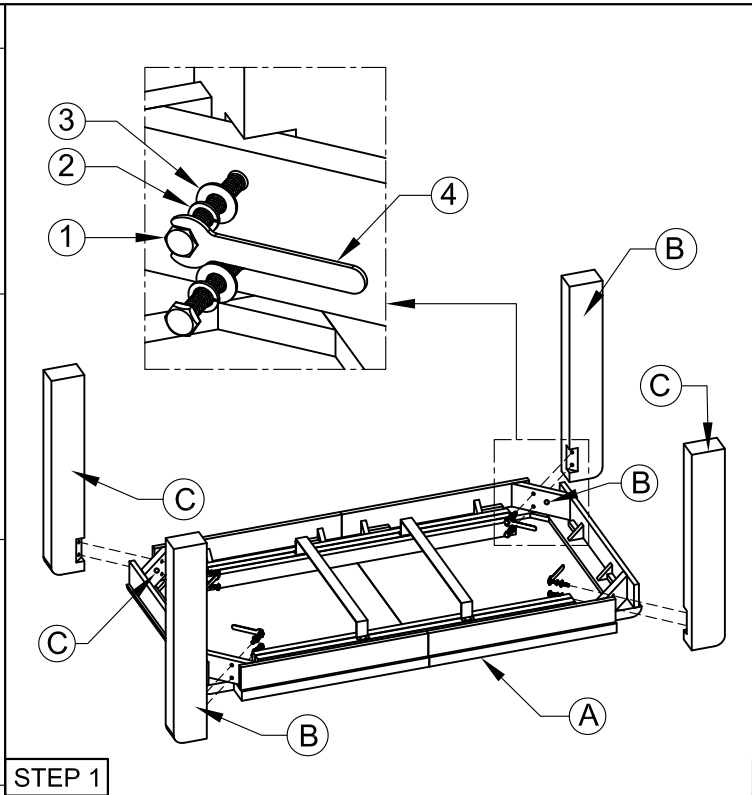

# ASSEMBLY INSTRUCTION G6157 - COMPACT EXT. DINING TABLE

No.	Part name	Q'ty
A		1
B		2
C		2
D		1

No.	Hardware name	Q'ty
1	Bolt M10x60 	8
2	Lock Washer M10 	8
3	Flat Washer M10 	8
4	Wrench 	1