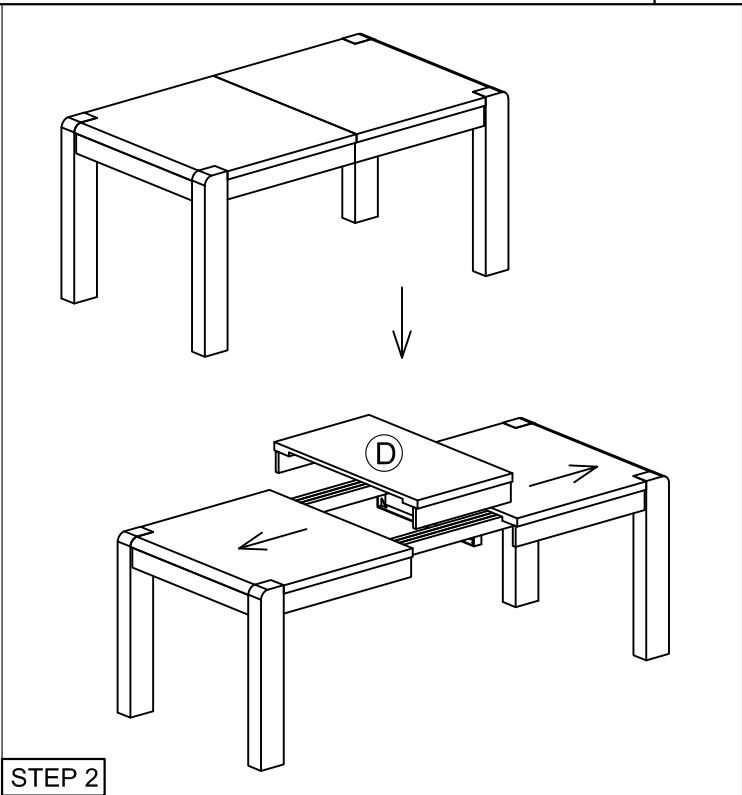

# ASSEMBLY INSTRUCTION G6157 - COMPACT EXT. DINING TABLE

No.	Part name	Q'ty
A		1
B		2
C		2
D		1

No.	Hardware name	Q'ty
1	Bolt M10x60 	8
2	Lock Washer M10 	8
3	Flat Washer M10 	8
4	Wrench 	1