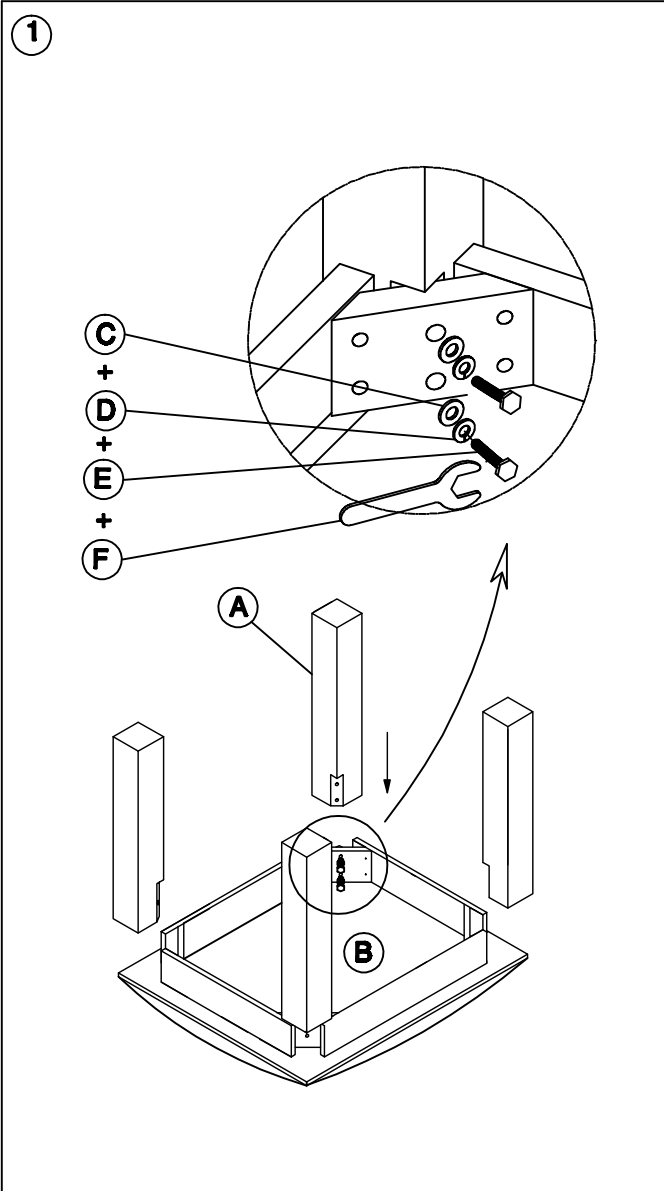

Assembly Instrucstion - Stool KD

Part List

A		Legs	4PCS
B		Top Frame	1PC
C		Washer	8PCS
D		Washer	8PCS
E		Bolt 50mm	8PCS
F		Key	1PC