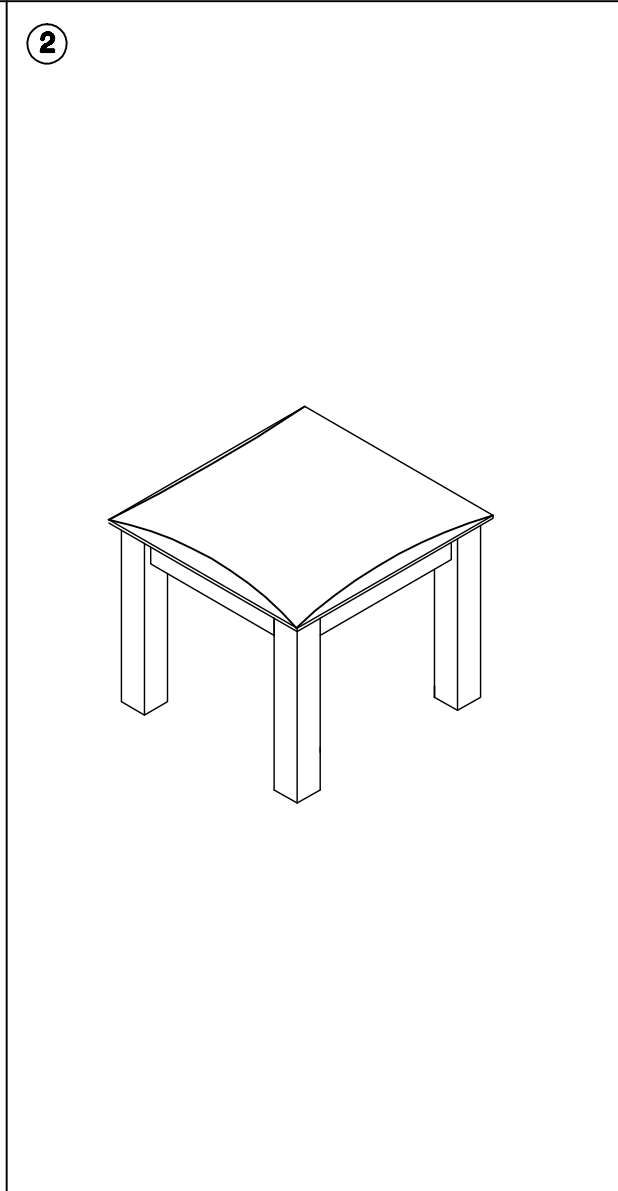

Assembly Instrucstion - Stool KD

Part List

A		Legs	4PCS
B		Top Frame	1PC
C		Washer	8PCS
D		Washer	8PCS
E		Bolt 50mm	8PCS
F		Key	1PC