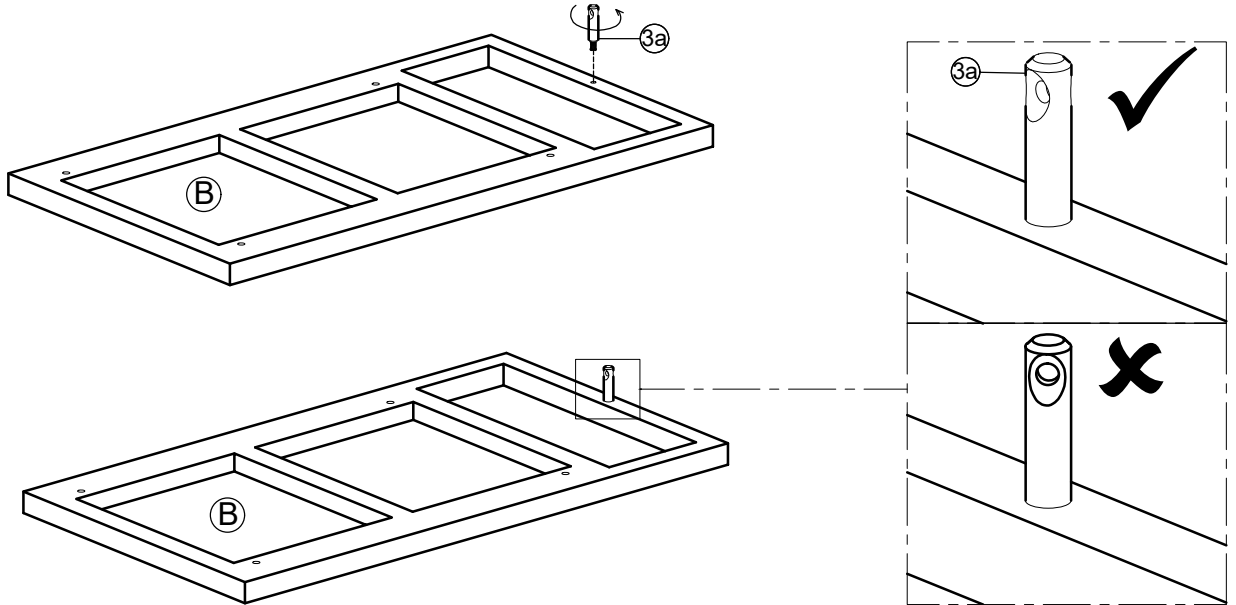

# ASSEMBLY INSTRUCTION LARGE TV UNIT

No	PARTS NAME	Q.ty (pcs)
(A)	 Cabinet	1
(B)	 Side frame (Left - Right):	2
(C)	 Stretcher	1
(D)	 Glass Shelf	1

## STEP 1

No	LIST OF HARDWARE	Q.ty (pcs)
(1)	Bolts M6x35 	8
(2)	Allen key K4 	1
(3)	Connecting system 	2 Sets
(4)	Allen key K5 	1
(5)	Shelve support 	4
(6)	Handle with bolt 	3 Sets
Screwdriver (not included) 		