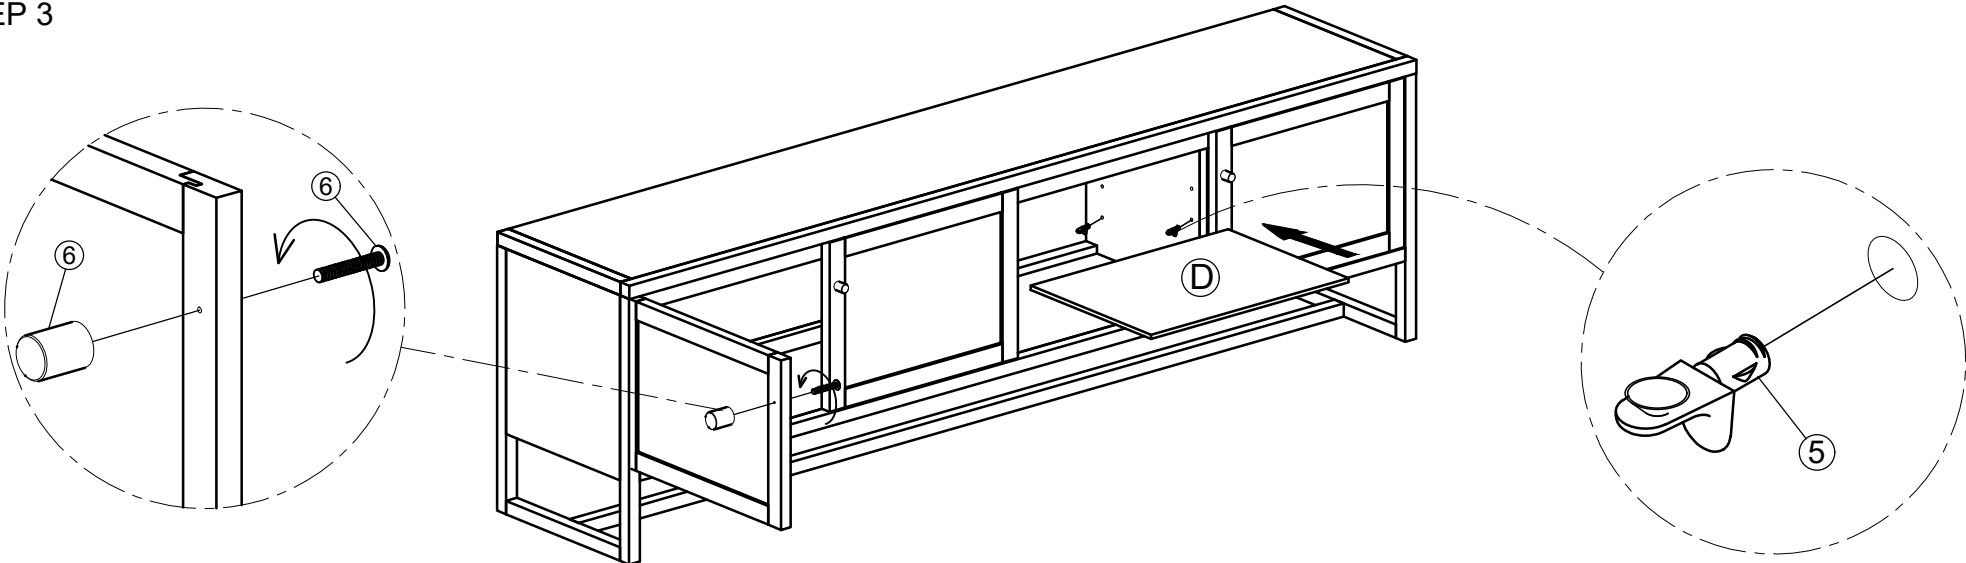

ASSEMBLY INSTRUCTION LARGE TV UNIT

STEP 3

FINAL