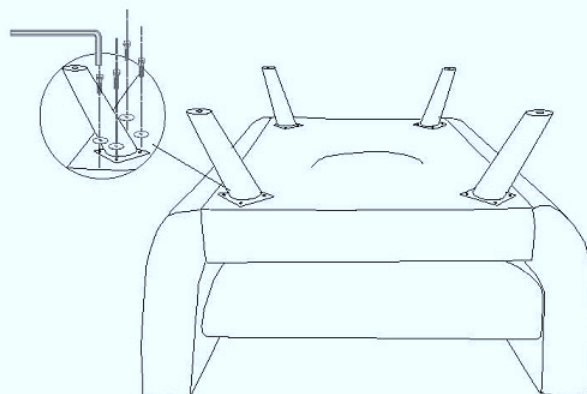

INSTRUCTIONS FOR FIXING LEGS TO KY 082 ARMCHAIR

"PLEASE NOTE THE LEGS ARE PACKAGED IN A POCKET
IN THE BASE OF SOFA"

Parts List:

	Legs x 4
	Screw x 16
	Allen key x 1
	Washer x 16

2 Person Assembly

(1) Unpack Sofa and check the above items are present. If you have any parts missing contact Kyoto Futons Ltd (01778) 380555. sales@kyoto.co.uk

- (2) Place the sofa face down on a clean, flat surface.
- (3) Affix the legs as shown in the above diagram using the screws and allen key supplied. Turn the sofa over and place on the legs.

FABRIC CONTENT:
MAIN FABRIC 100% POLYESTER
OTHER FABRIC (VISIBLE):
NON-WOVEN FABRIC 100% POLYESTER