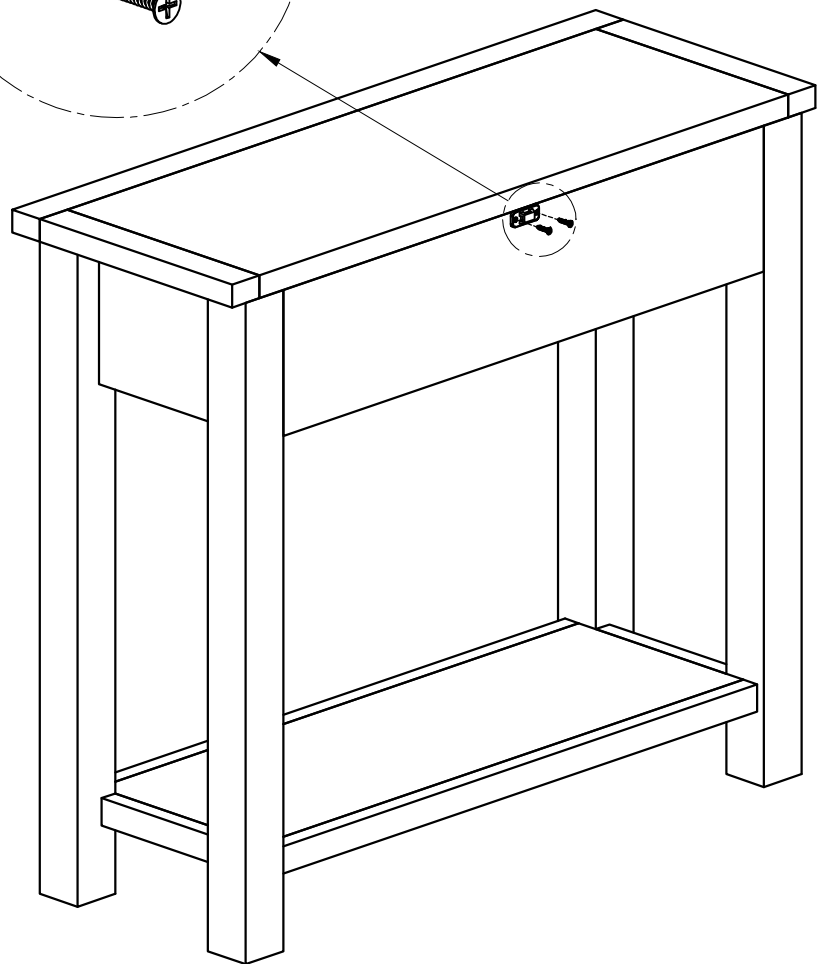

ASSEMBLY INSTRUCTION

G964 - CONSOLE TABLE

No	Name of Component	Q.ty
Ⓐ	 Table top frame	1
Ⓑ	 Shelf	1
Ⓒ	 Leg	2
No	Name of Hardware	Q.ty
①	 Bolt M6 x 35	8
②	 Bolt M6 x 60	4
③	 Washer Ø7/Ø15 x 1	12
④	 Allen key (K4)	1
⑤	 Bracket	2
⑥	 Tie	1
⑦	 Screw Ø4 x 20	2

ASSEMBLY INSTRUCTION G964 - CONSOLE TABLE

Step 5

FINAL