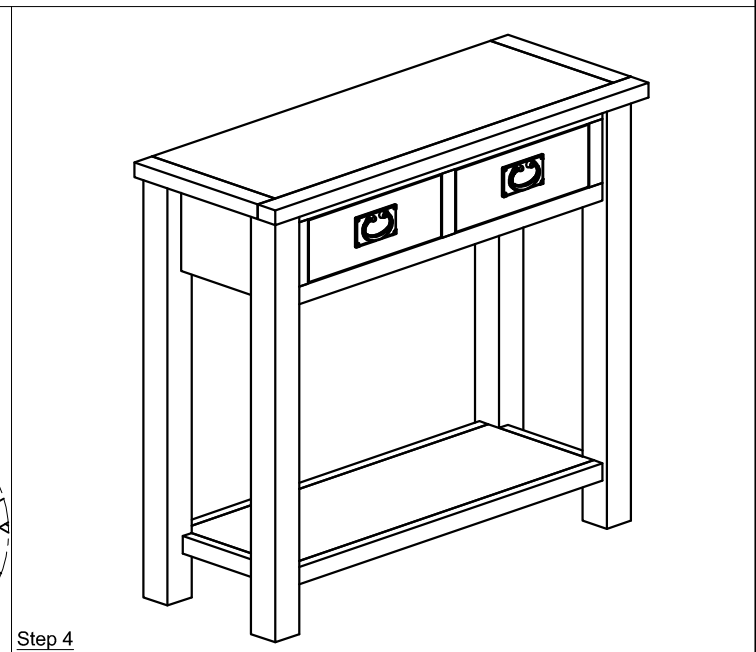

ASSEMBLY INSTRUCTION

G964 - CONSOLE TABLE

No	Name of Component	Q.ty
Ⓐ	 Table top frame	1
Ⓑ	 Shelf	1
Ⓒ	 Leg	2
No	Name of Hardware	Q.ty
①	 Bolt M6 x 35	8
②	 Bolt M6 x 60	4
③	 Washer Ø7/Ø15 x 1	12
④	 Allen key (K4)	1
⑤	 Bracket	2
⑥	 Tie	1
⑦	 Screw Ø4 x 20	2

ASSEMBLY INSTRUCTION G964 - CONSOLE TABLE

Step 5

FINAL