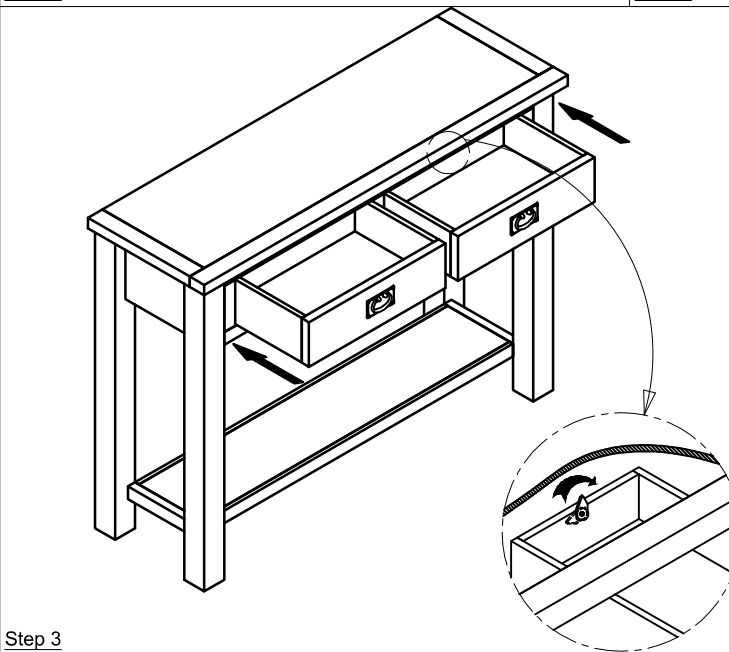

ASSEMBLY INSTRUCTION

G964 - CONSOLE TABLE

No	Name of Component	Q.ty
Ⓐ	 Table top frame	1
Ⓑ	 Shelf	1
Ⓒ	 Leg	2
No	Name of Hardware	Q.ty
①	 Bolt M6 x 35	8
②	 Bolt M6 x 60	4
③	 Washer Ø7/Ø15 x 1	12
④	 Allen key (K4)	1
⑤	 Bracket	2
⑥	 Tie	1
⑦	 Screw Ø4 x 20	2

ASSEMBLY INSTRUCTION G964 - CONSOLE TABLE

Step 5

FINAL