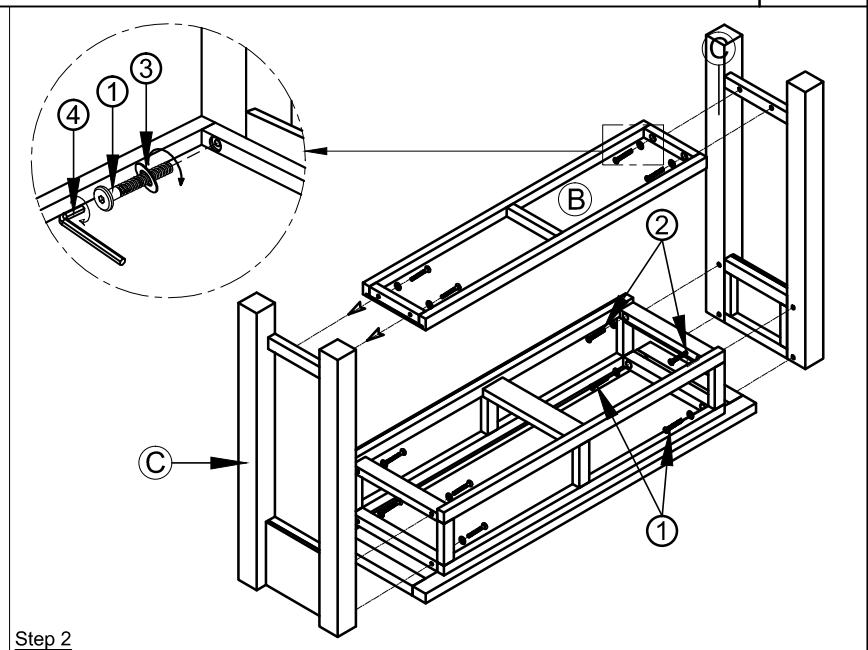

ASSEMBLY INSTRUCTION

G964 - CONSOLE TABLE

No	Name of Component	Q.ty
Ⓐ	 Table top frame	1
Ⓑ	 Shelf	1
Ⓒ	 Leg	2
No	Name of Hardware	Q.ty
①	 Bolt M6 x 35	8
②	 Bolt M6 x 60	4
③	 Washer Ø7/Ø15 x 1	12
④	 Allen key (K4)	1
⑤	 Bracket	2
⑥	 Tie	1
⑦	 Screw Ø4 x 20	2

ASSEMBLY INSTRUCTION G964 - CONSOLE TABLE

Step 5

FINAL