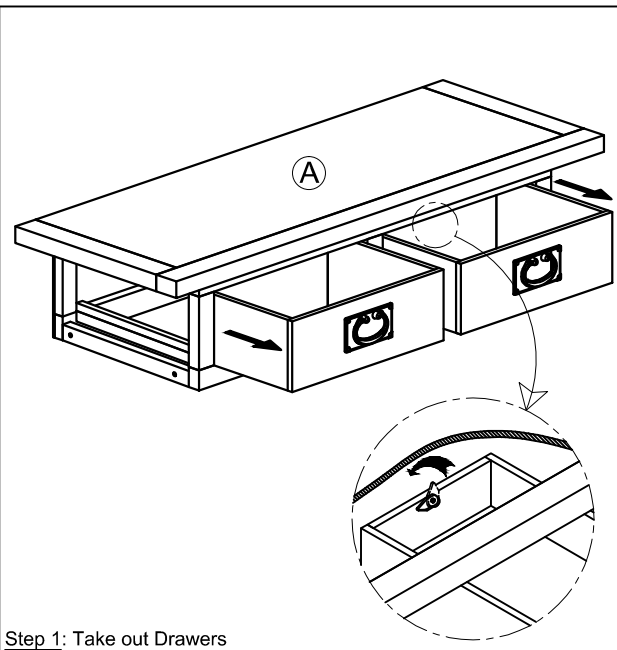

ASSEMBLY INSTRUCTION

G964 - CONSOLE TABLE

No	Name of Component	Q.ty
Ⓐ	 Table top frame	1
Ⓑ	 Shelf	1
Ⓒ	 Leg	2
No	Name of Hardware	Q.ty
①	 Bolt M6 x 35	8
②	 Bolt M6 x 60	4
③	 Washer Ø7/Ø15 x 1	12
④	 Allen key (K4)	1
⑤	 Bracket	2
⑥	 Tie	1
⑦	 Screw Ø4 x 20	2