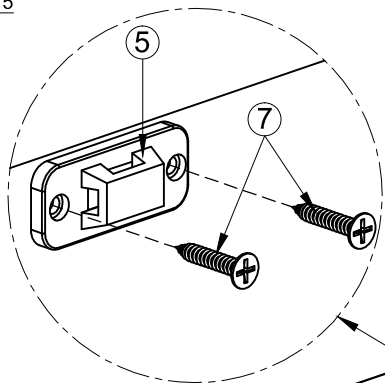

ASSEMBLY INSTRUCTION

G964 - CONSOLE TABLE

No	Name of Component	Q.ty
Ⓐ	 Table top frame	1
Ⓑ	 Shelf	1
Ⓒ	 Leg	2
No	Name of Hardware	Q.ty
①	 Bolt M6 x 35	8
②	 Bolt M6 x 60	4
③	 Washer Ø7/Ø15 x 1	12
④	 Allen key (K4)	1
⑤	 Bracket	2
⑥	 Tie	1
⑦	 Screw Ø4 x 20	2

ASSEMBLY INSTRUCTION G964 - CONSOLE TABLE

Step 5

FINAL