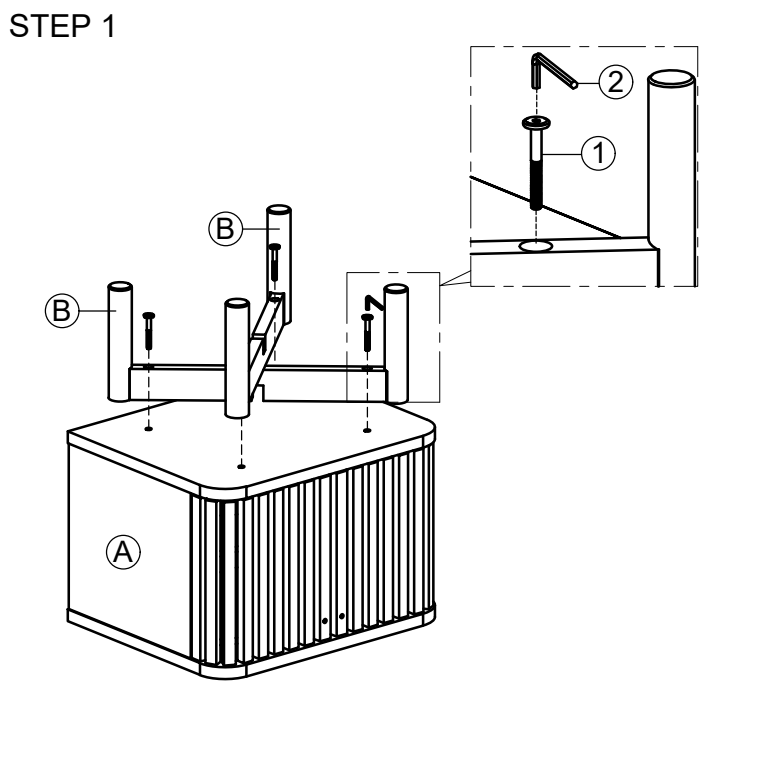

## G8068 - BEDSIDE

No	PARTS NAME	Q.ty (pcs)
A	 Cabinet	1
B	 Legs Frame	1 Set

No	LIST OF HARDWARE	Q.ty (pcs)
①	Bolts M6x55 	4
②	Allen key K4 	1
③	Handles with bolts 	2
Screwdriver (not included) 