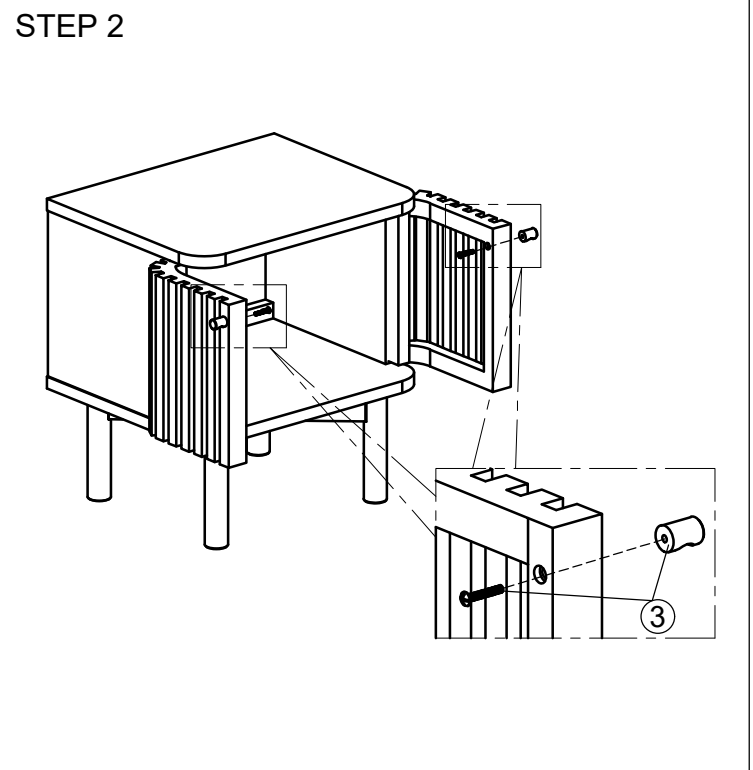

## G8068 - BEDSIDE

No	PARTS NAME	Q.ty (pcs)
A	 Cabinet	1
B	 Legs Frame	1 Set

No	LIST OF HARDWARE	Q.ty (pcs)
①	Bolts M6x55 	4
②	Allen key K4 	1
③	Handles with bolts 	2
Screwdriver (not included) 