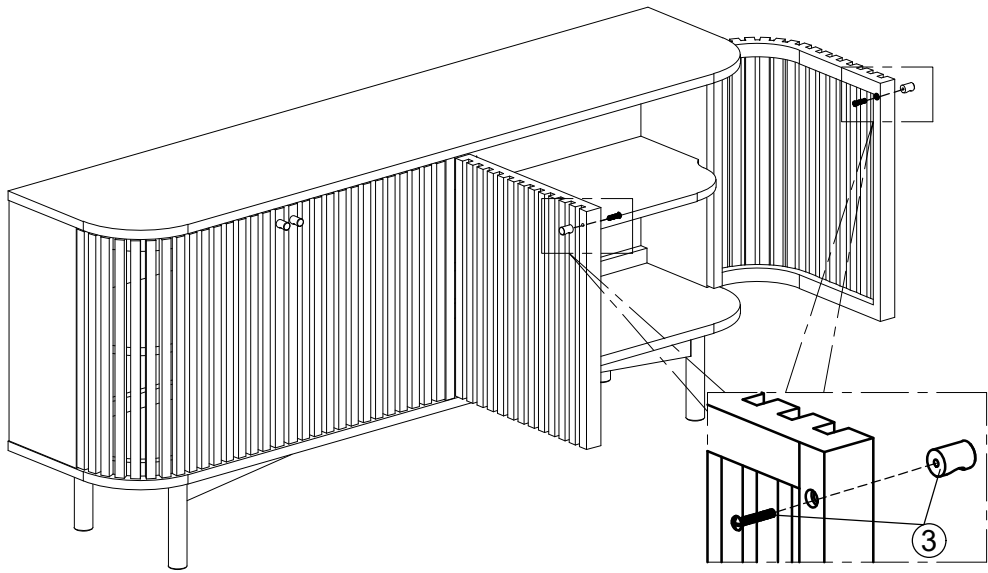

ASSEMBLY INSTRUCTION

G7741 - LARGE SIDEBOARD

No	PARTS NAME	Q.ty (pcs)
A	 Cabinet	1

STEP 1

B	 Legs Frame	1 Set
---	---	-------

STEP 2

No	LIST OF HARDWARE	Q.ty (pcs)
1	Bolts M6x55 	8
2	Allen key K4 	1
3	Handles with bolts 	4
4	Plastic bracket 	4
5	Tie 	2
6	Screw Ø4x20 	4

	Screwdriver (not included) 	
--	--	--

ASSEMBLY INSTRUCTION G7741 - LARGE SIDEBOARD

STEP 3

FINAL