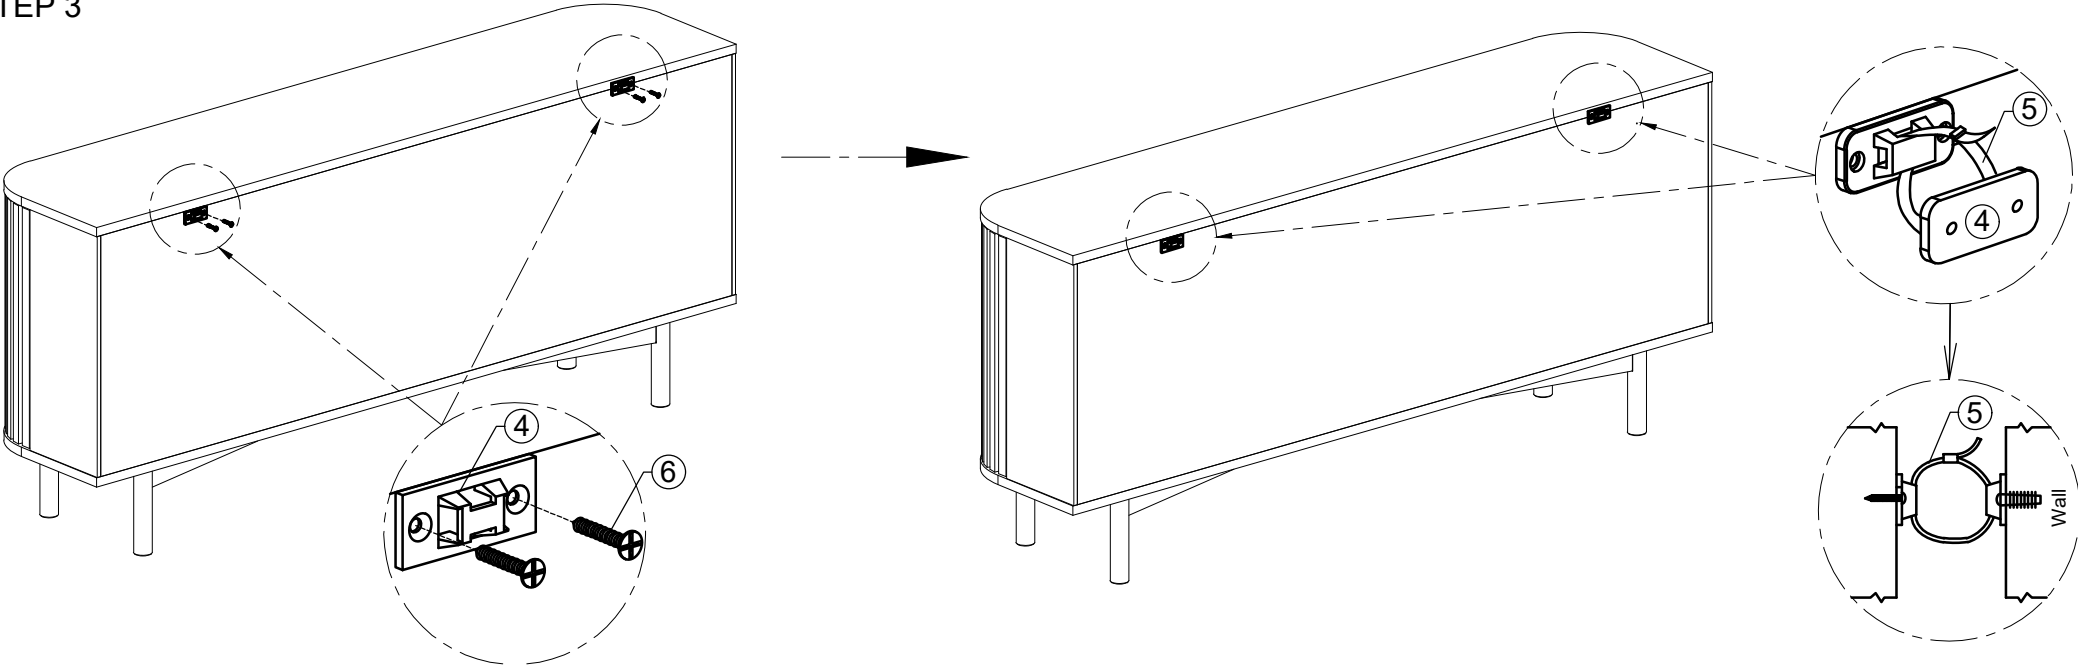

ASSEMBLY INSTRUCTION

G7741 - LARGE SIDEBOARD

No	PARTS NAME	Q.ty (pcs)
A	 Cabinet	1

STEP 1

B	 Legs Frame	1 Set
---	---	-------

STEP 2

No	LIST OF HARDWARE	Q.ty (pcs)
1	Bolts M6x55 	8
2	Allen key K4 	1
3	Handles with bolts 	4
4	Plastic bracket 	4
5	Tie 	2
6	Screw Ø4x20 	4

	Screwdriver (not included) 	
--	--	--

ASSEMBLY INSTRUCTION G7741 - LARGE SIDEBOARD

STEP 3

FINAL