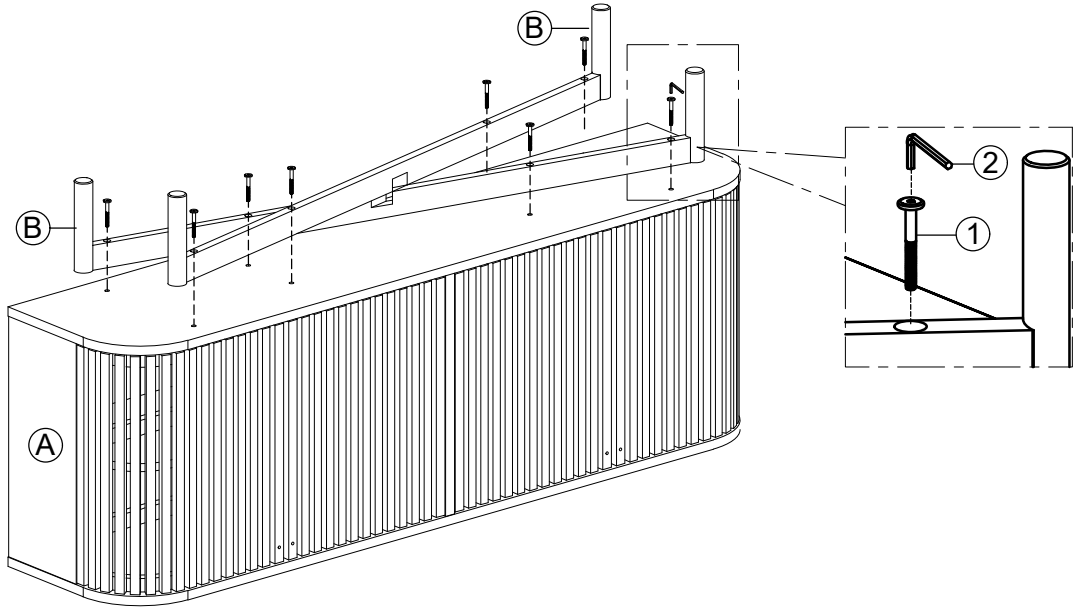

ASSEMBLY INSTRUCTION

G7741 - LARGE SIDEBOARD

No	PARTS NAME	Q.ty (pcs)
A	 Cabinet	1

STEP 1

B	 Legs Frame	1 Set
---	---	-------

STEP 2

No	LIST OF HARDWARE	Q.ty (pcs)
1	Bolts M6x55 	8
2	Allen key K4 	1
3	Handles with bolts 	4
4	Plastic bracket 	4
5	Tie 	2
6	Screw Ø4x20 	4

	Screwdriver (not included) 	
--	--	--

ASSEMBLY INSTRUCTION G7741 - LARGE SIDEBOARD

STEP 3

FINAL