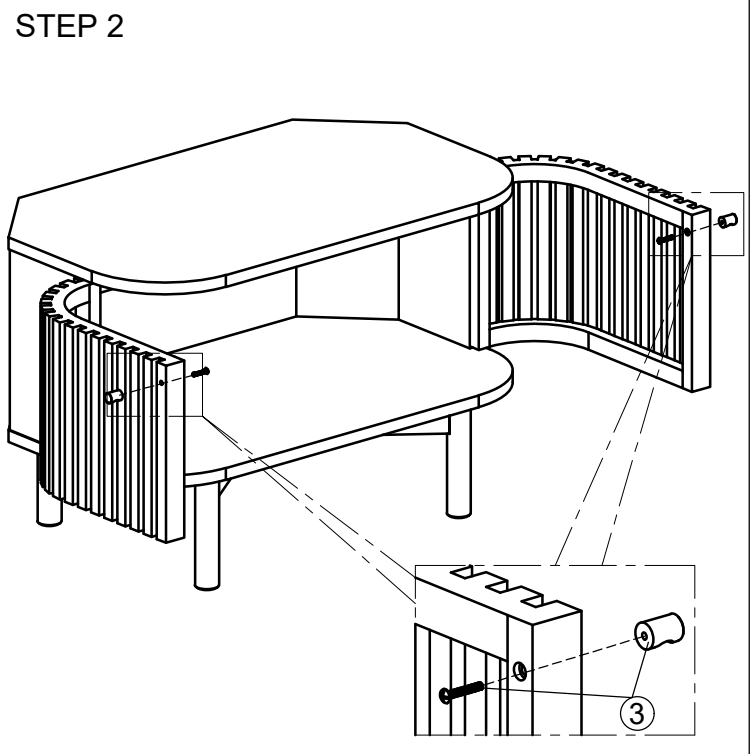

# ASSEMBLY INSTRUCTION G7737 - CORNER TV UNIT

No	PARTS NAME	Q.ty (pcs)
A	 Cabinet	1
B	 Legs Frame	1 Set

No	LIST OF HARDWARE	Q.ty (pcs)
①	Bolts M6x55 	8
②	Allen key K4 	1
③	Handles with bolts 	2
Screwdriver (not included) 		