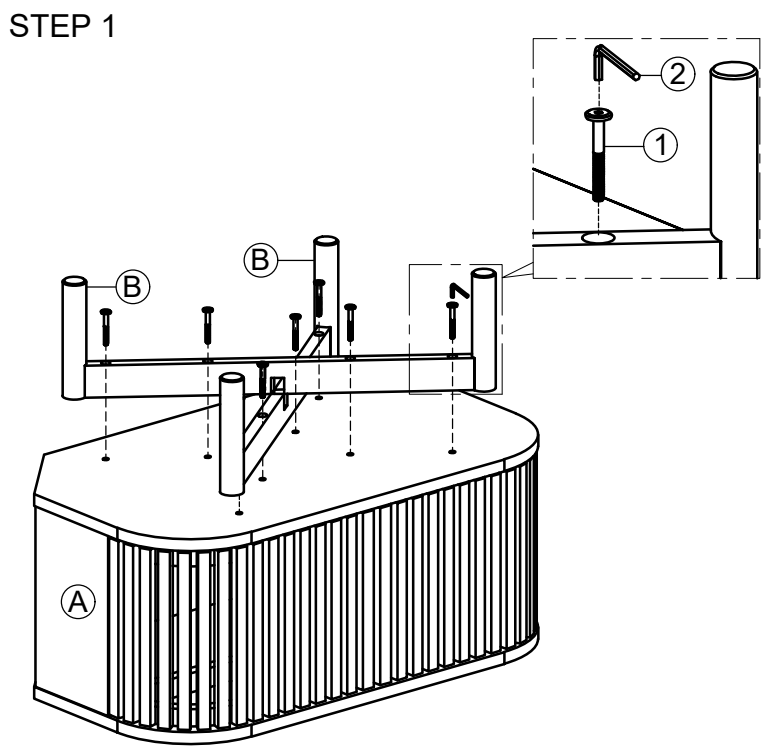

# ASSEMBLY INSTRUCTION G7737 - CORNER TV UNIT

No	PARTS NAME	Q.ty (pcs)
A	 Cabinet	1
B	 Legs Frame	1 Set

No	LIST OF HARDWARE	Q.ty (pcs)
①	Bolts M6x55 	8
②	Allen key K4 	1
③	Handles with bolts 	2
Screwdriver (not included) 		