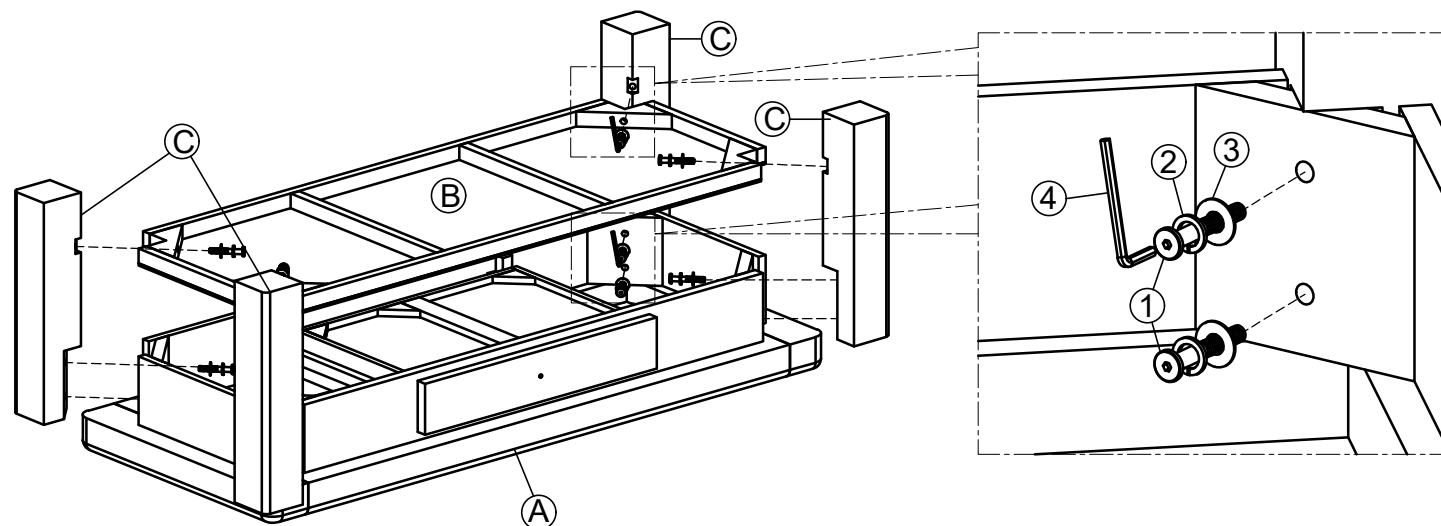

ASSEMBLY INSTRUCTION

G7578 - COFFEE TABLE

No	PARTS NAME	Q.ty (pcs)
(A)	 Top Frame	1
(B)	 Shelf Frame	1
(C)	 Legs	4

STEP 1

No	LIST OF HARDWARE	Q.ty (pcs)
(1)	Bolts M6x50 	12
(2)	Spring Washers M6 	12
(3)	Flat Washers M6 	12
(4)	Allen key K4 	1