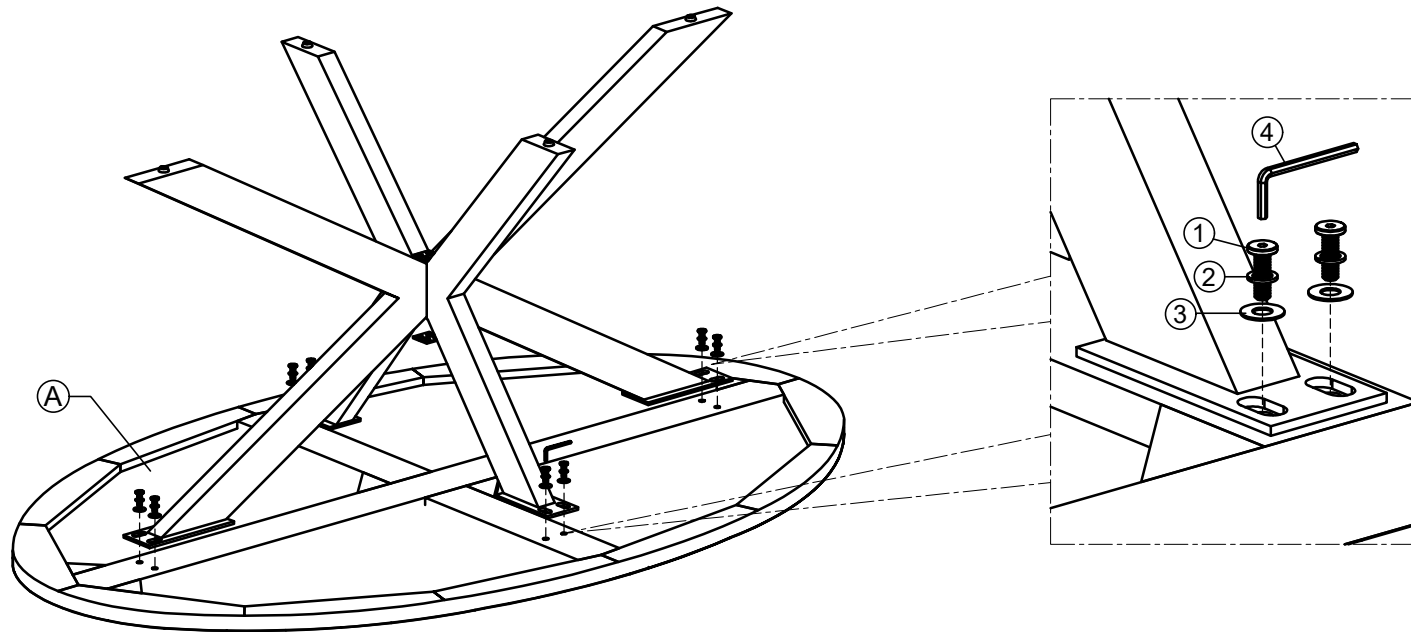

ASSEMBLY INSTRUCTION

G7575 - ELIP DINING TABLE 1800

No	PARTS NAME	Q.ty (pcs)
(A)	 Top Frame	1
(B)	 Leg	1
(C)	 Small Legs	2
No	LIST OF HARDWARE	Q.ty (pcs)
①	Bolts M8x25 	16
②	Spring Washers M8 	16
③	Flat Washers M8 	16
④	Allen key K4 	1

STEP 1

ASSEMBLY INSTRUCTION

G7575 - ELIP DINING TABLE 1800

STEP 2

FINAL