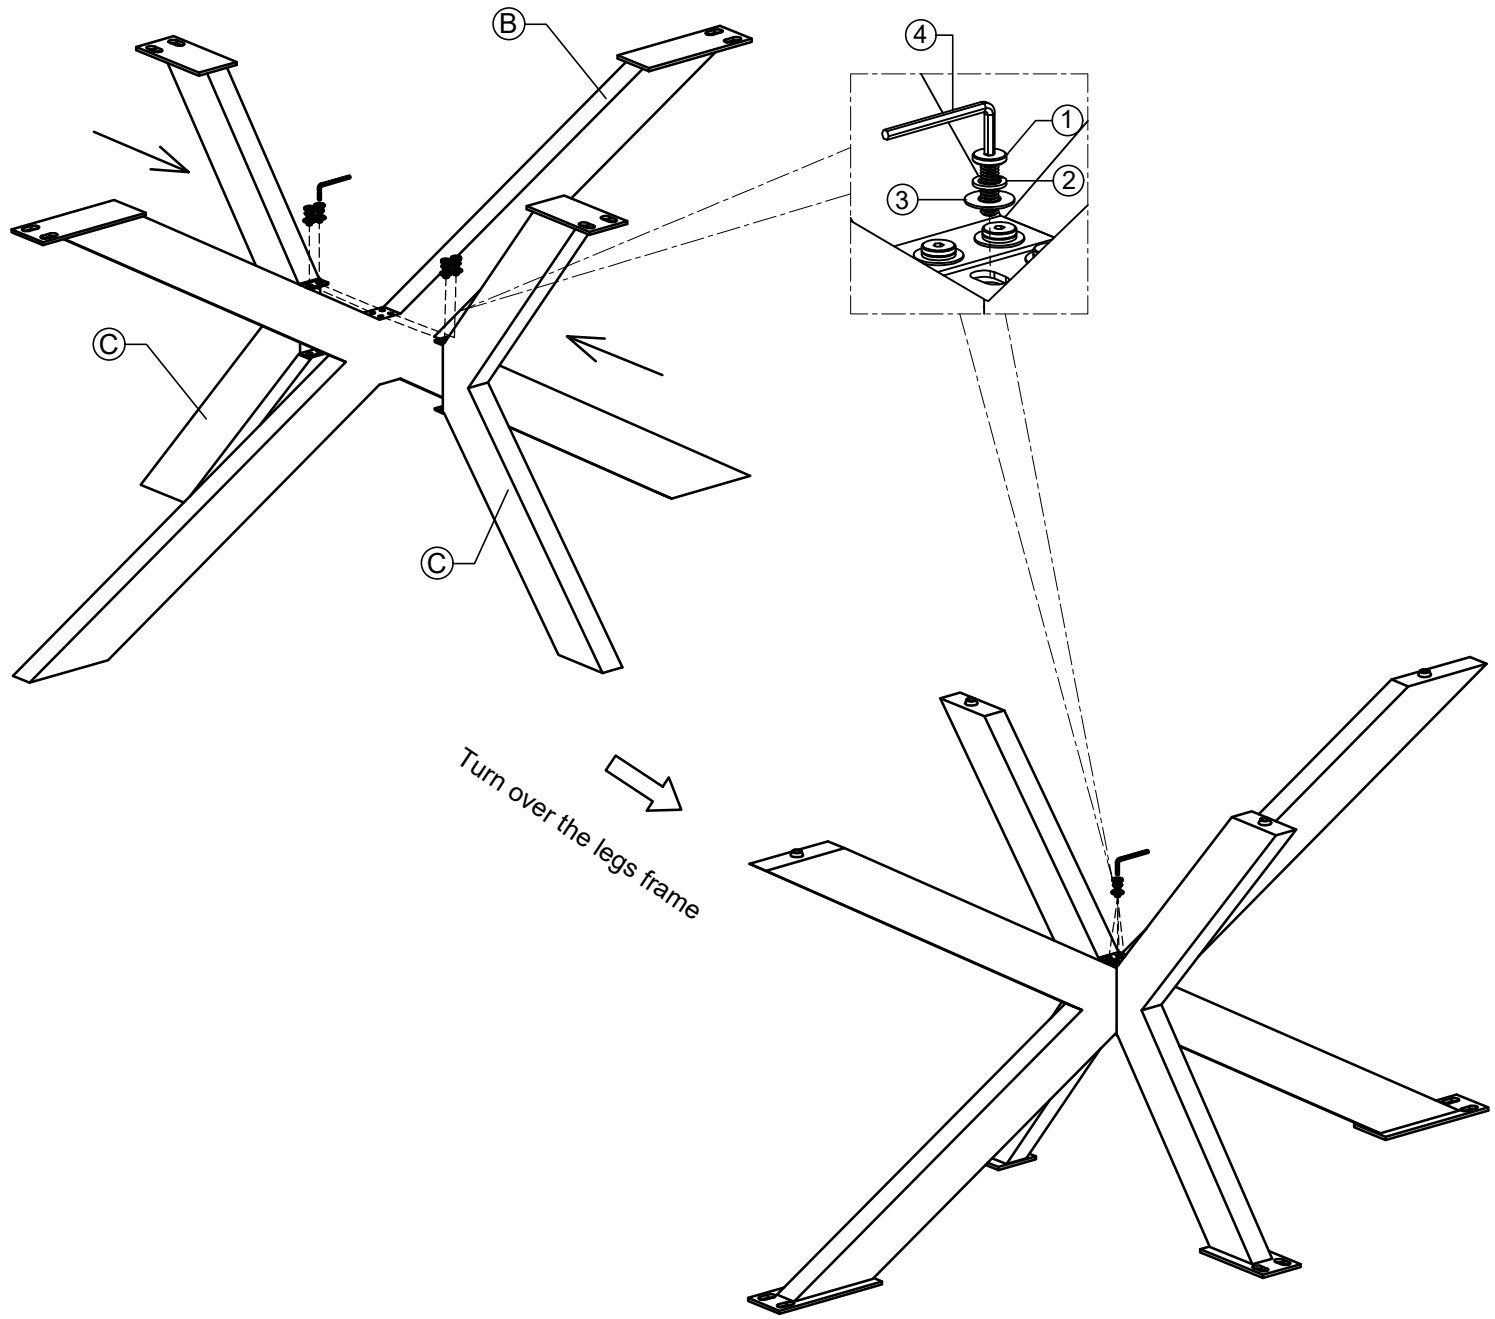

ASSEMBLY INSTRUCTION

G7575 - ELIP DINING TABLE 1800

No	PARTS NAME	Q.ty (pcs)
(A)	 Top Frame	1
(B)	 Leg	1
(C)	 Small Legs	2
No	LIST OF HARDWARE	Q.ty (pcs)
①	Bolts M8x25 	16
②	Spring Washers M8 	16
③	Flat Washers M8 	16
④	Allen key K4 	1

STEP 1

ASSEMBLY INSTRUCTION

G7575 - ELIP DINING TABLE 1800

STEP 2

FINAL