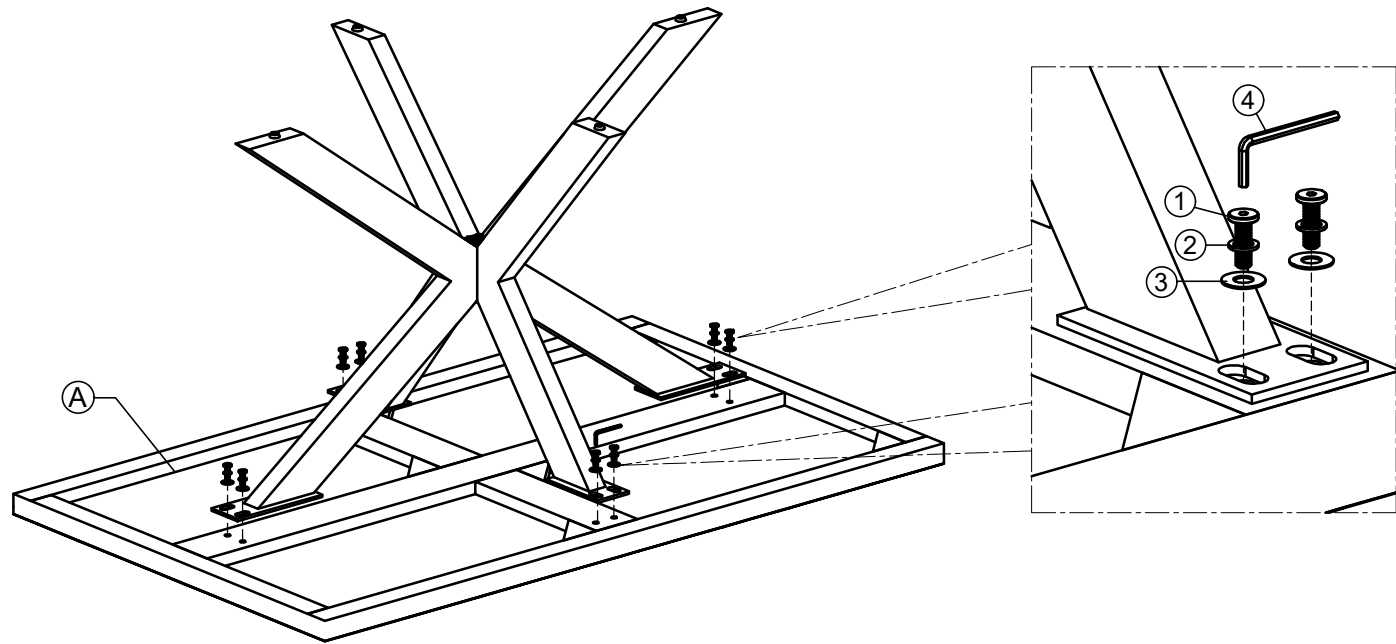

ASSEMBLY INSTRUCTION

G7442 - RECTANGULAR DINING TABLE 1500

No	PARTS NAME	Q.ty (pcs)
A	 Top Frame	1
B	 Leg	1
C	 Small Legs	2
No	LIST OF HARDWARE	Q.ty (pcs)
①	Bolts M8x25 	16
②	Spring Washers M8 	16
③	Flat Washers M8 	16
④	Allen key K4 	1

STEP 1

ASSEMBLY INSTRUCTION

G7442 - RECTANGULAR DINING TABLE 1500

STEP 2

FINAL