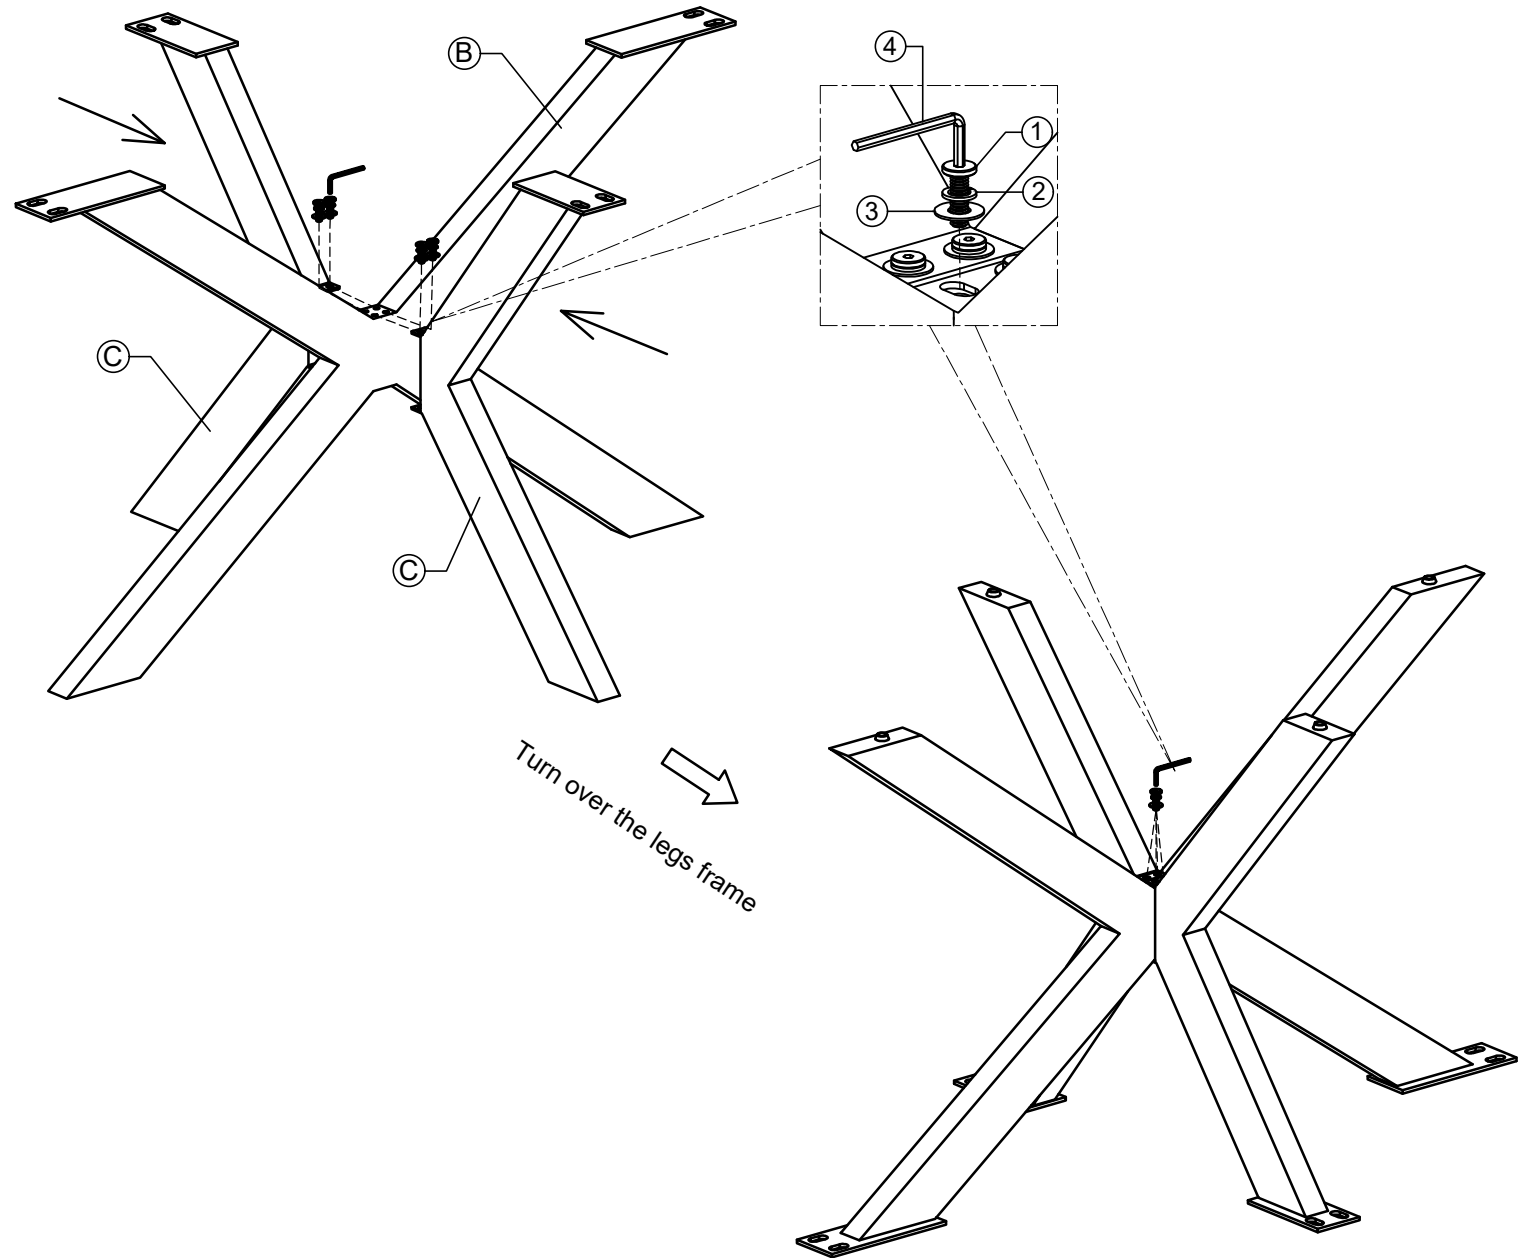

ASSEMBLY INSTRUCTION

G7442 - RECTANGULAR DINING TABLE 1500

No	PARTS NAME	Q.ty (pcs)
A	 Top Frame	1
B	 Leg	1
C	 Small Legs	2
No	LIST OF HARDWARE	Q.ty (pcs)
①	Bolts M8x25 	16
②	Spring Washers M8 	16
③	Flat Washers M8 	16
④	Allen key K4 	1

STEP 1

ASSEMBLY INSTRUCTION

G7442 - RECTANGULAR DINING TABLE 1500

STEP 2

FINAL