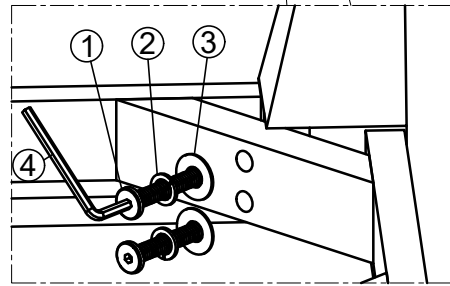

ASSEMBLY INSTRUCTION

G7440 - CUPBOARD

No	PARTS NAME	Q.ty (pcs)
A	 Chest	1
B	 Legs	4
No	LIST OF HARDWARE	Q.ty (pcs)
①	Bolts M6x50 	8
②	Spring Washers M6 	8
③	Flat Washers M6 	8
④	Allen key K4 	1
⑤	Bracket 	2
⑥	Tie 	1
⑦	Screw Ø4 x 20 	2
Screwdriver (not included) 		

STEP 1

STEP 2

STEP 3

FINAL