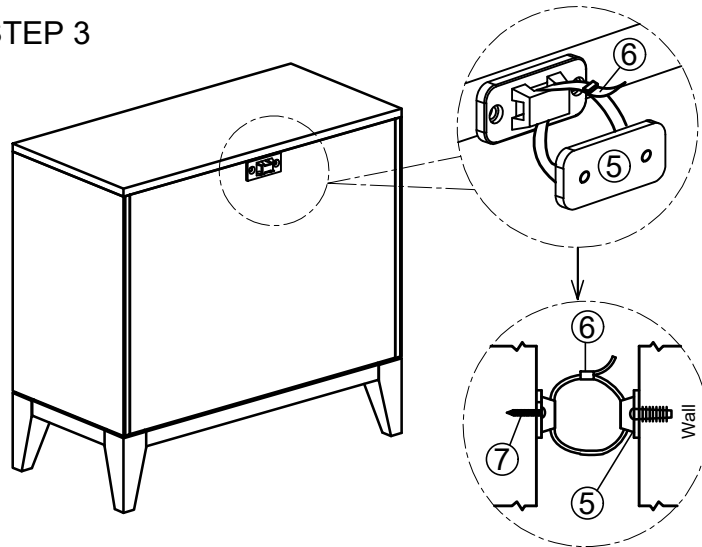

ASSEMBLY INSTRUCTION

G7440 - CUPBOARD

No	PARTS NAME	Q.ty (pcs)
A	 Chest	1
B	 Legs	4
No	LIST OF HARDWARE	Q.ty (pcs)
①	Bolts M6x50 	8
②	Spring Washers M6 	8
③	Flat Washers M6 	8
④	Allen key K4 	1
⑤	Bracket 	2
⑥	Tie 	1
⑦	Screw Ø4 x 20 	2
Screwdriver (not included) 		

STEP 1

STEP 2

STEP 3

FINAL