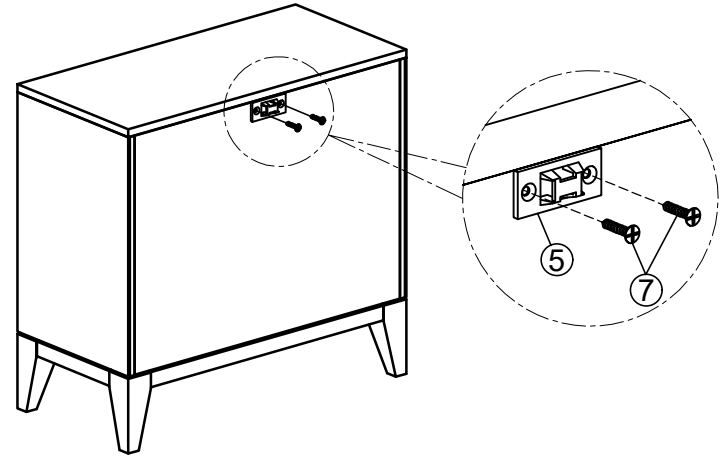

ASSEMBLY INSTRUCTION

G7440 - CUPBOARD

No	PARTS NAME	Q.ty (pcs)
A	 Chest	1
B	 Legs	4
No	LIST OF HARDWARE	Q.ty (pcs)
①	Bolts M6x50 	8
②	Spring Washers M6 	8
③	Flat Washers M6 	8
④	Allen key K4 	1
⑤	Bracket 	2
⑥	Tie 	1
⑦	Screw Ø4 x 20 	2
Screwdriver (not included) 		

STEP 1

STEP 2

STEP 3

FINAL