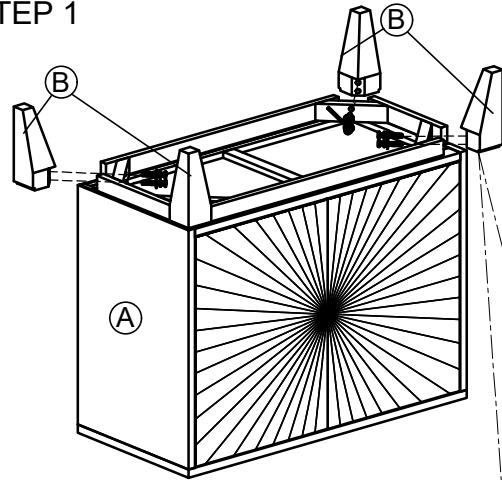

ASSEMBLY INSTRUCTION

G7440 - CUPBOARD

No	PARTS NAME	Q.ty (pcs)
A	 Chest	1
B	 Legs	4
No	LIST OF HARDWARE	Q.ty (pcs)
①	Bolts M6x50	8
②	Spring Washers M6	8
③	Flat Washers M6	8
④	Allen key K4	1
⑤	Bracket	2
⑥	Tie	1
⑦	Screw Ø4 x 20	2
Screwdriver (not included)		

STEP 1