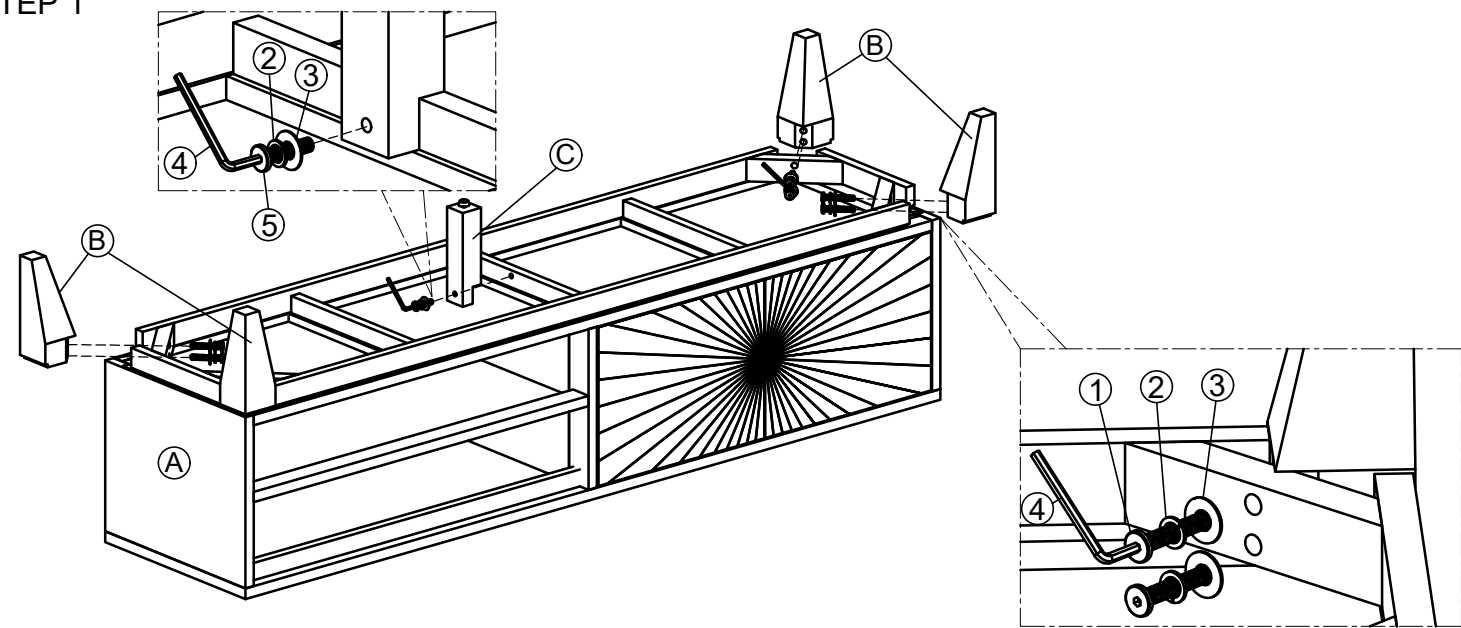

ASSEMBLY INSTRUCTION

G7438 - TV UNIT

No	PARTS NAME	Q.ty (pcs)
Ⓐ	 Cabinet	1
Ⓑ	 Legs	4
Ⓒ	 Center Leg	1

STEP 1

No	LIST OF HARDWARE	Q.ty (pcs)
①	Bolts M6x50 	8
②	Spring Washers M6 	9
③	Flat Washers M6 	9
④	Allen key K4 	1
⑤	Bolts M6x35 	1

STEP 2