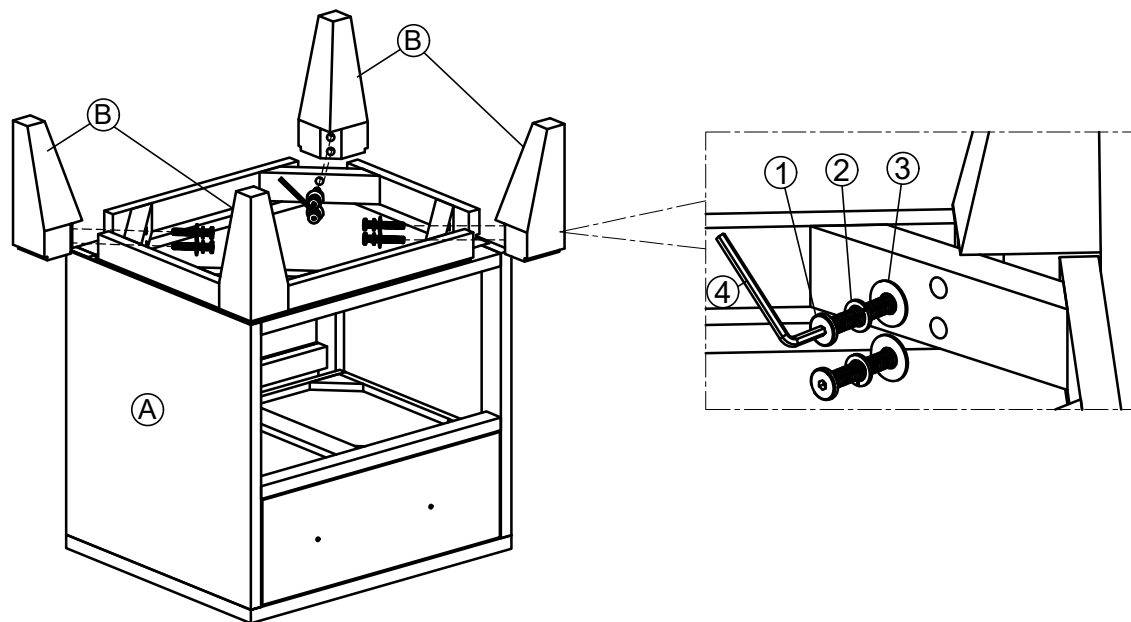

# ASSEMBLY INSTRUCTION G7435 - NIGHTSTAND

No	PARTS NAME	Q.ty (pcs)
A	 Cabinet	1

## STEP 1

B	 Legs	4
---	---	---

No	LIST OF HARDWARE	Q.ty (pcs)
①	Bolts M6x50 	8
②	Spring Washers M6 	8
③	Flat Washers M6 	8
④	Allen key K4 	1
⑤	Bracket 	2
⑥	Tie 	1
⑦	Screw Ø4 x 20 	2