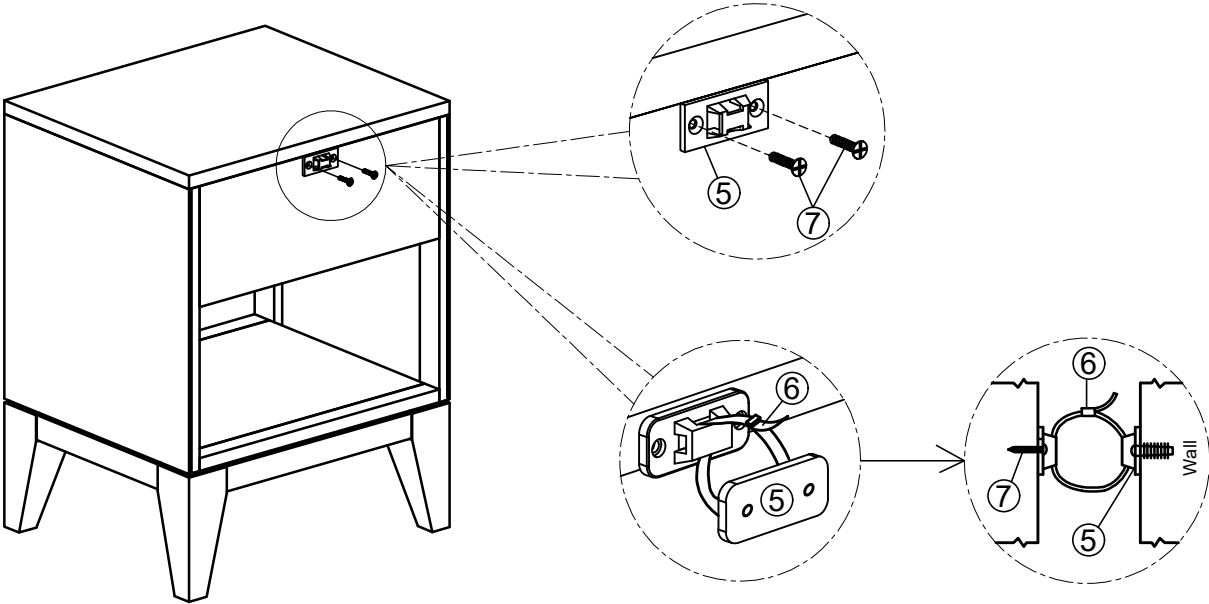

## STEP 1

B	 Legs	4
---	---	---

No	LIST OF HARDWARE	Q.ty (pcs)
①	Bolts M6x50 	8
②	Spring Washers M6 	8
③	Flat Washers M6 	8
④	Allen key K4 	1
⑤	Bracket 	2
⑥	Tie 	1
⑦	Screw Ø4 x 20 	2

## STEP 2

Screwdriver (not included)	
----------------------------	---

ASSEMBLY INSTRUCTION  
G7435 - NIGHTSTAND

STEP 3

FINAL