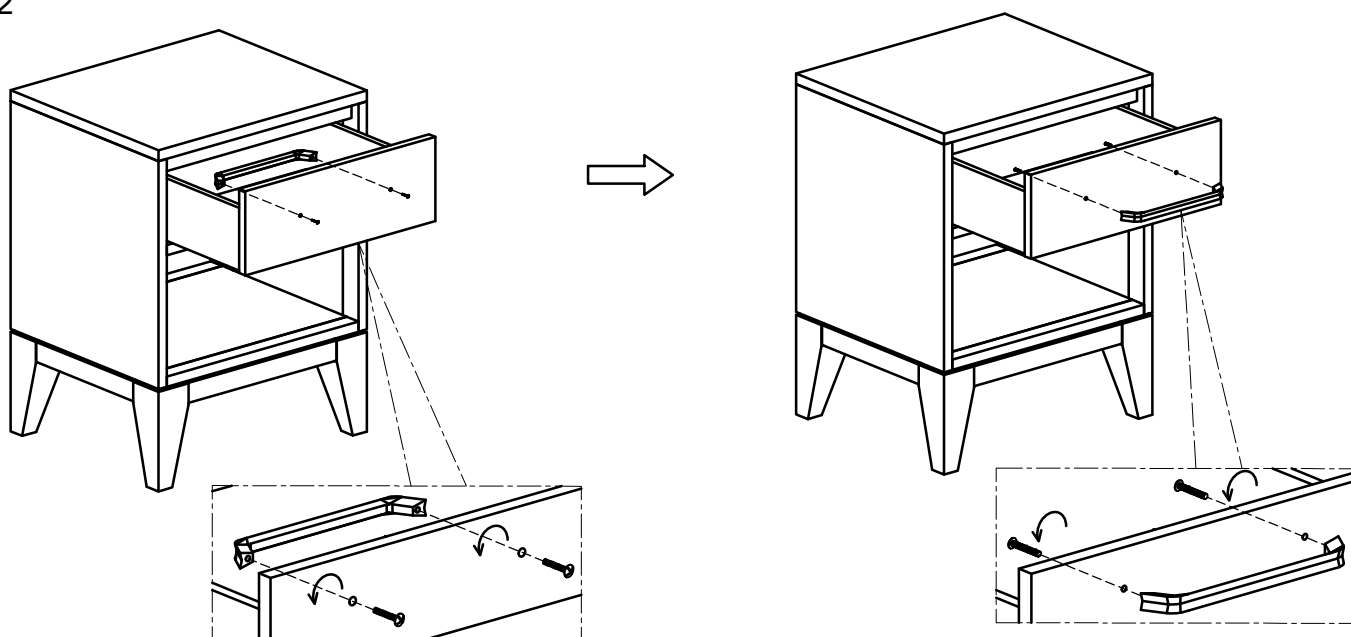

STEP 2

Screwdriver (not included)