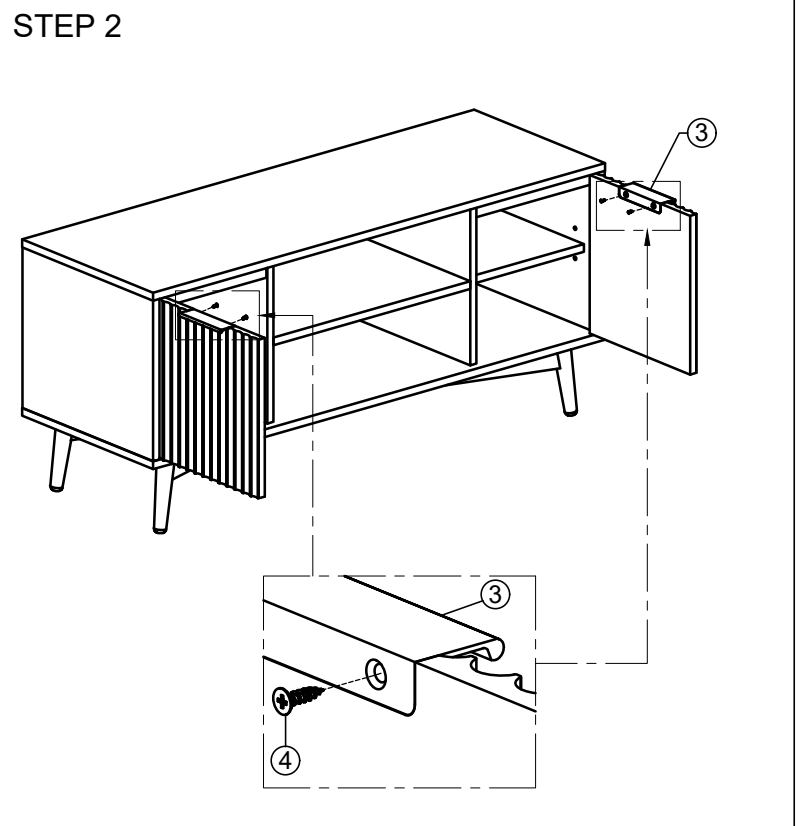

ASSEMBLY INSTRUCTION

G7352 - SMALL TV UNIT 1100

No	PARTS NAME	Q.ty (pcs)
Ⓐ	 TV Unit	1

Ⓑ	 Legs Frame	1 Set
---	---	-------

No	LIST OF HARDWARE	Q.ty (pcs)
①	Bolts M6x55 	9
②	Allen key K4 	1
③	Handles 	2
④	Flat screw Ø3.5 x 12 	4
Screwdriver (not included) 