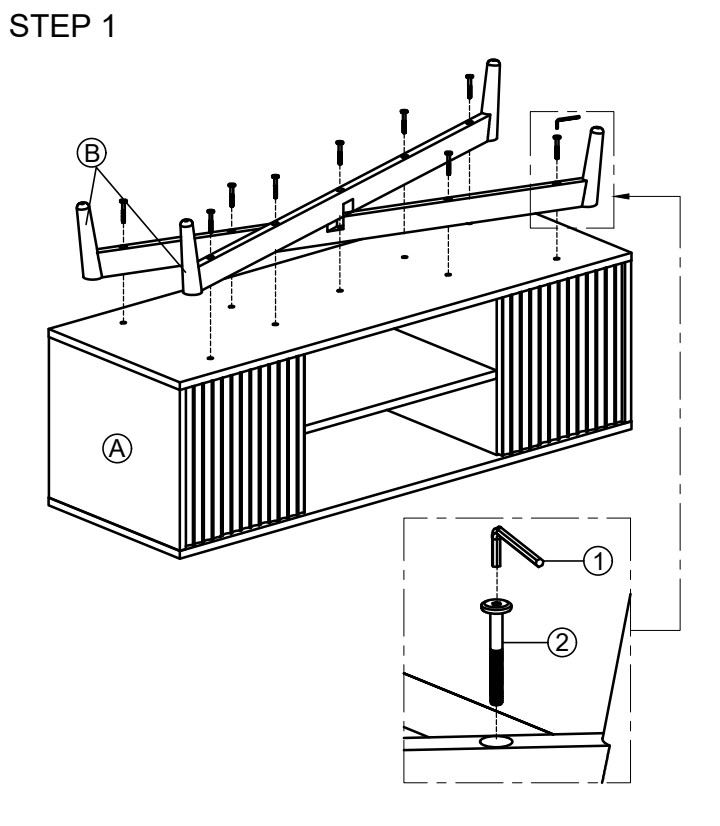

ASSEMBLY INSTRUCTION

G7352 - SMALL TV UNIT 1100

No	PARTS NAME	Q.ty (pcs)
Ⓐ	 TV Unit	1

Ⓑ	 Legs Frame	1 Set
---	---	-------

No	LIST OF HARDWARE	Q.ty (pcs)
①	Bolts M6x55 	9
②	Allen key K4 	1
③	Handles 	2
④	Flat screw Ø3.5 x 12 	4
Screwdriver (not included) 