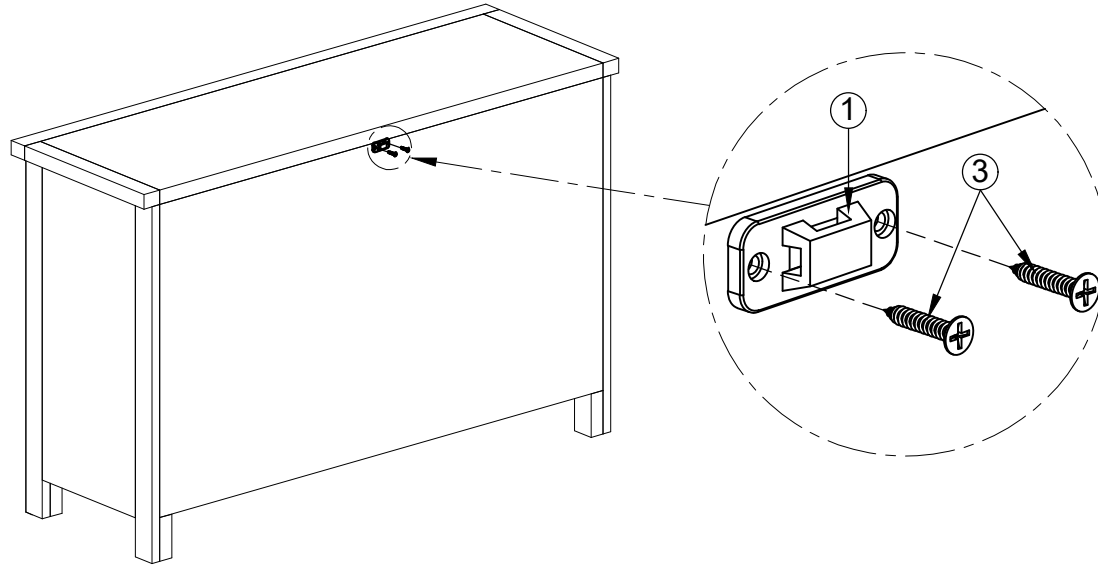

ASSEMBLY INSTRUCTION G7198 - 6 DRAWER CHEST

| No | Name of Hardware | Q.ty |
|----|---|------|
| ① | Bracket  | 2 |
| ② | Tie  | 1 |
| ③ | Screw M4 x 20  | 2 |

STEP 1

FINAL