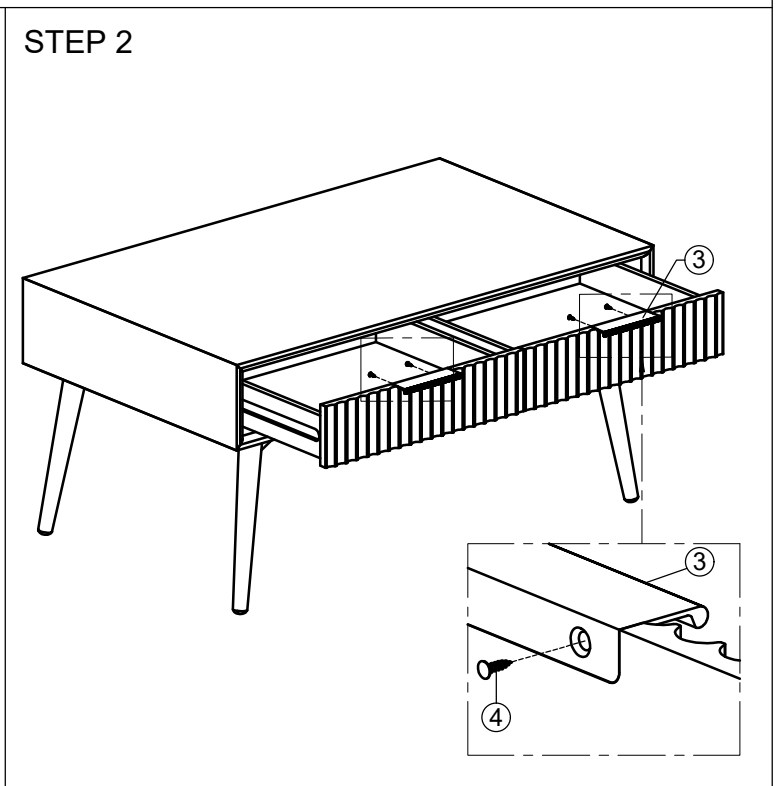

# ASSEMBLY INSTRUCTION G6916 - COFFEE TABLE.

No	PARTS NAME	Q.ty (pcs)
A	 Coffee Table	1
B	 Legs Frame	1 Set

No	LIST OF HARDWARE	Q.ty (pcs)
①	Bolts M6x50 	5
②	Allen key K4 	1
③	Handles 	2
④	Flat screw Ø3.5 x 12 	4
Screwdriver (not included) 