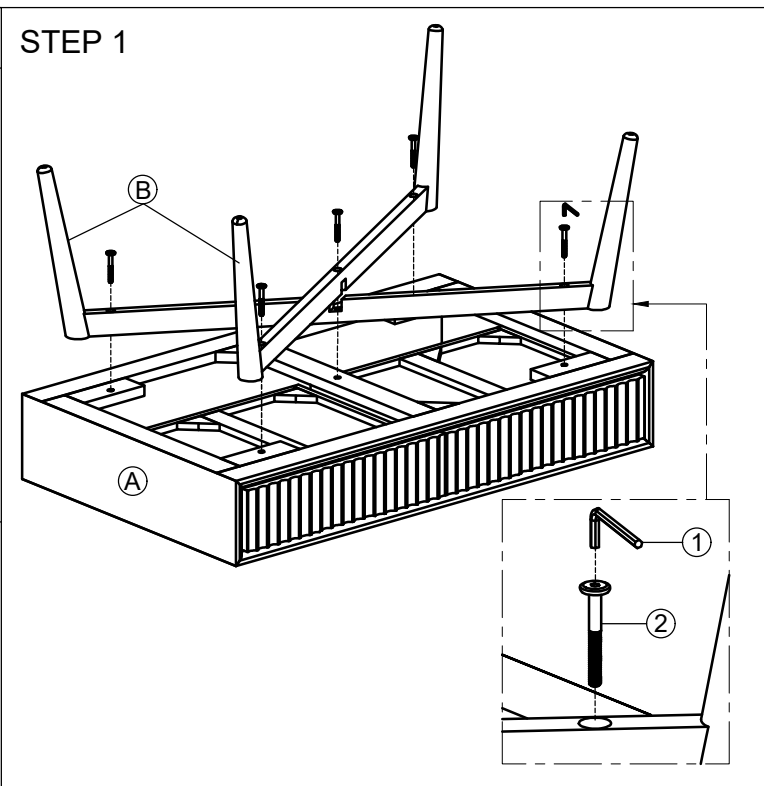

# ASSEMBLY INSTRUCTION G6916 - COFFEE TABLE.

No	PARTS NAME	Q.ty (pcs)
A	 Coffee Table	1
B	 Legs Frame	1 Set

No	LIST OF HARDWARE	Q.ty (pcs)
①	Bolts M6x50 	5
②	Allen key K4 	1
③	Handles 	2
④	Flat screw Ø3.5 x 12 	4
Screwdriver (not included) 