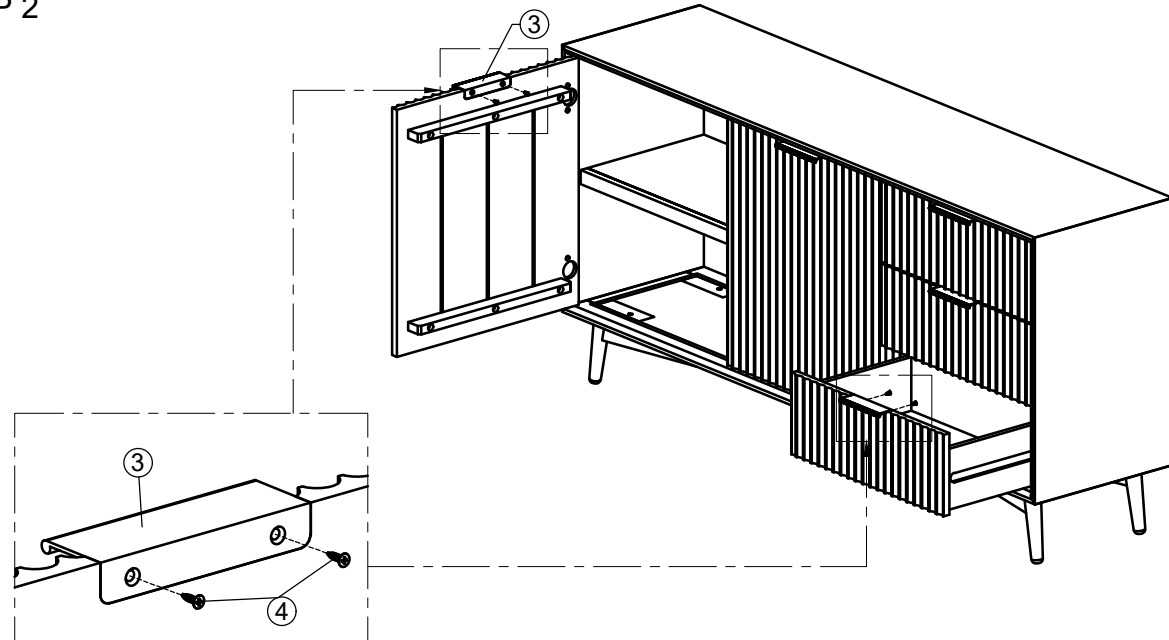

ASSEMBLY INSTRUCTION G6777 - LARGE SIDEBOARD

No	PARTS NAME	Q.ty (pcs)
A	 Large Sideboard	1

STEP 1

B	 Legs Frame	1 Set
---	---	-------

STEP 2

No	LIST OF HARDWARE	Q.ty (pcs)
①	Bolts M6x60 	9
②	Allen key K4 	1
③	Handles 	5
④	Flat screw Ø3.5 x 12 	10
⑤	Plastic bracket 	4
⑥	Tie 	2
⑦	Screw Ø4x20 	4
Screwdriver (not included) 		

ASSEMBLY INSTRUCTION
G6777 - LARGE SIDEBOARD

STEP 3

FINAL