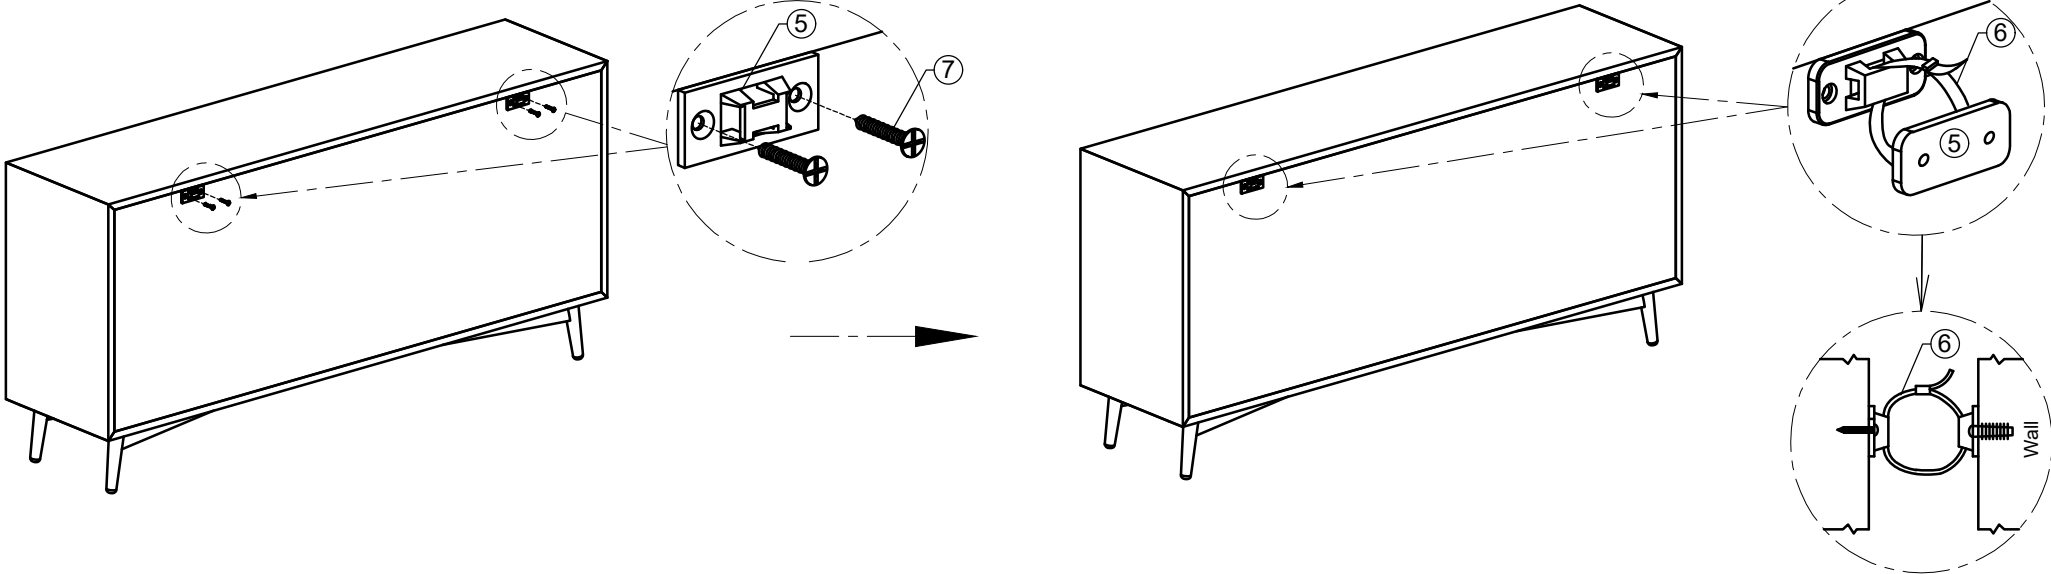

ASSEMBLY INSTRUCTION G6777 - LARGE SIDEBOARD

No	PARTS NAME	Q.ty (pcs)
A	 Large Sideboard	1

STEP 1

B	 Legs Frame	1 Set
---	---	-------

STEP 2

No	LIST OF HARDWARE	Q.ty (pcs)
①	Bolts M6x60 	9
②	Allen key K4 	1
③	Handles 	5
④	Flat screw Ø3.5 x 12 	10
⑤	Plastic bracket 	4
⑥	Tie 	2
⑦	Screw Ø4x20 	4
Screwdriver (not included) 		

ASSEMBLY INSTRUCTION
G6777 - LARGE SIDEBOARD

STEP 3

FINAL