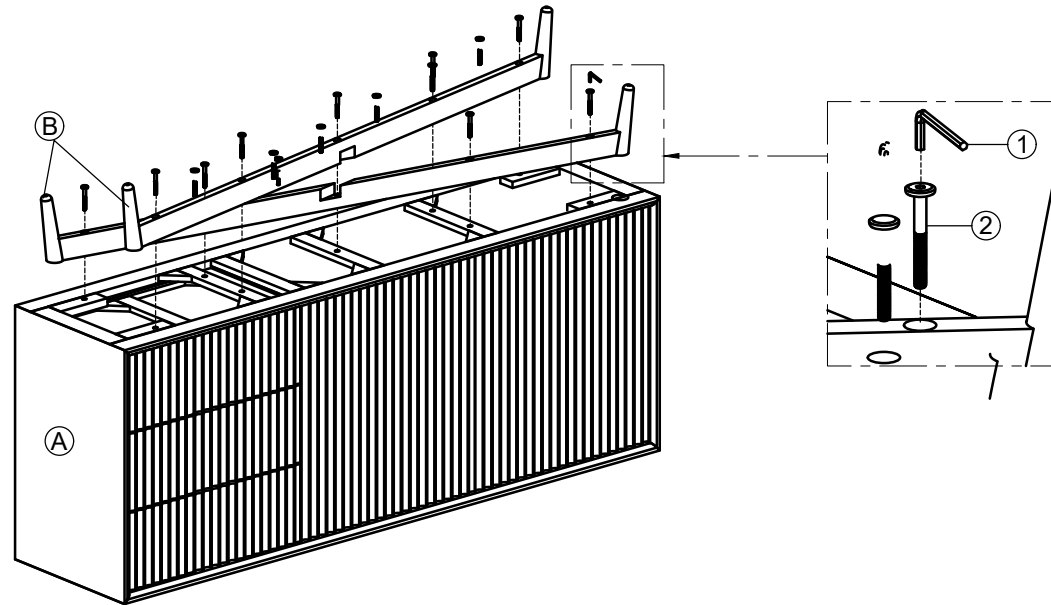

ASSEMBLY INSTRUCTION G6777 - LARGE SIDEBOARD

No	PARTS NAME	Q.ty (pcs)
A	 Large Sideboard	1

STEP 1

B	 Legs Frame	1 Set
---	---	-------

STEP 2

No	LIST OF HARDWARE	Q.ty (pcs)
①	Bolts M6x60 	9
②	Allen key K4 	1
③	Handles 	5
④	Flat screw Ø3.5 x 12 	10
⑤	Plastic bracket 	4
⑥	Tie 	2
⑦	Screw Ø4x20 	4
Screwdriver (not included) 		

ASSEMBLY INSTRUCTION
G6777 - LARGE SIDEBOARD

STEP 3

FINAL