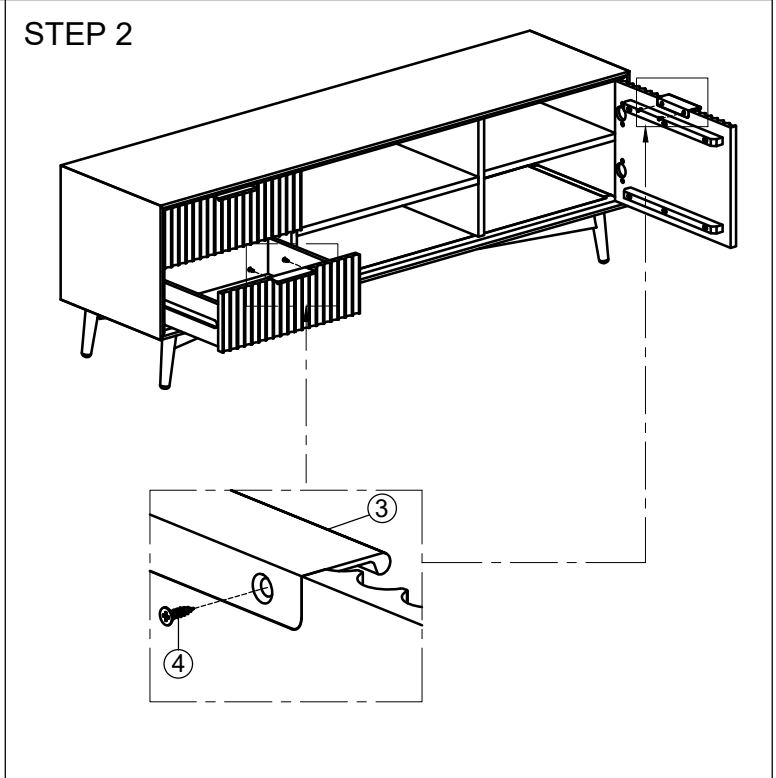

## G6775- TV UNIT

No	PARTS NAME	Q.ty (pcs)
A	 TV Unit	1

No	LIST OF HARDWARE	Q.ty (pcs)
①	Bolts M6x60 	9
②	Allen key K4 	1
③	Handles 	3
④	Flat screw Ø3.5 x 12 	6
Screwdriver (not included) 