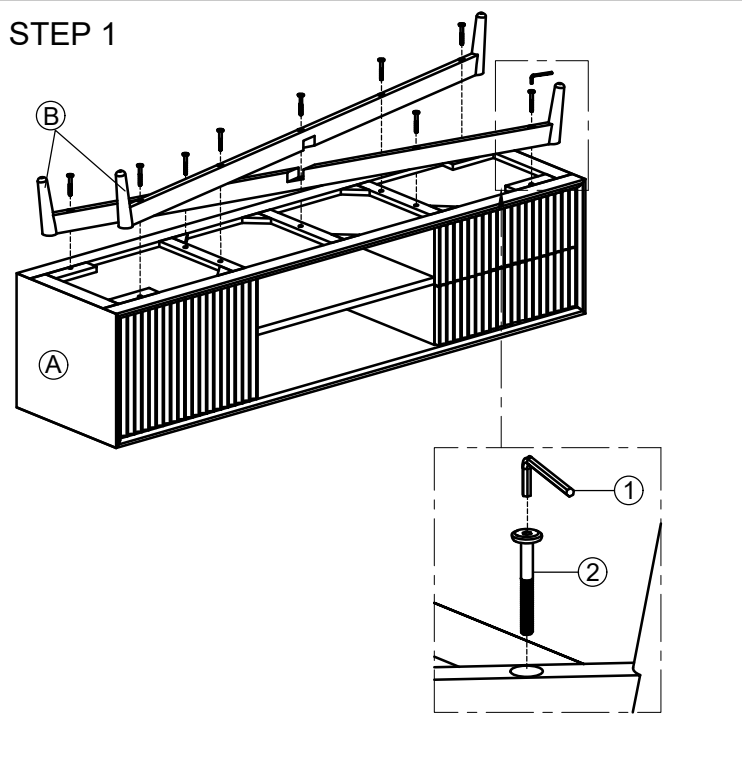

# ASSEMBLY INSTRUCTION

## G6775- TV UNIT

No	PARTS NAME	Q.ty (pcs)
A	 TV Unit	1

No	LIST OF HARDWARE	Q.ty (pcs)
①	Bolts M6x60 	9
②	Allen key K4 	1
③	Handles 	3
④	Flat screw Ø3.5 x 12 	6
Screwdriver (not included) 