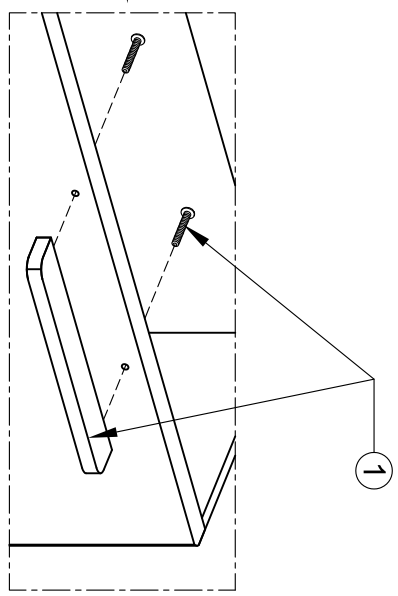

ASSEMBLY INSTRUCTION  
G6151 - COFFEE TABLE

No.	Hardware name	Q'ty
1	Handle with bolts 	4

STEP 1

FINAL