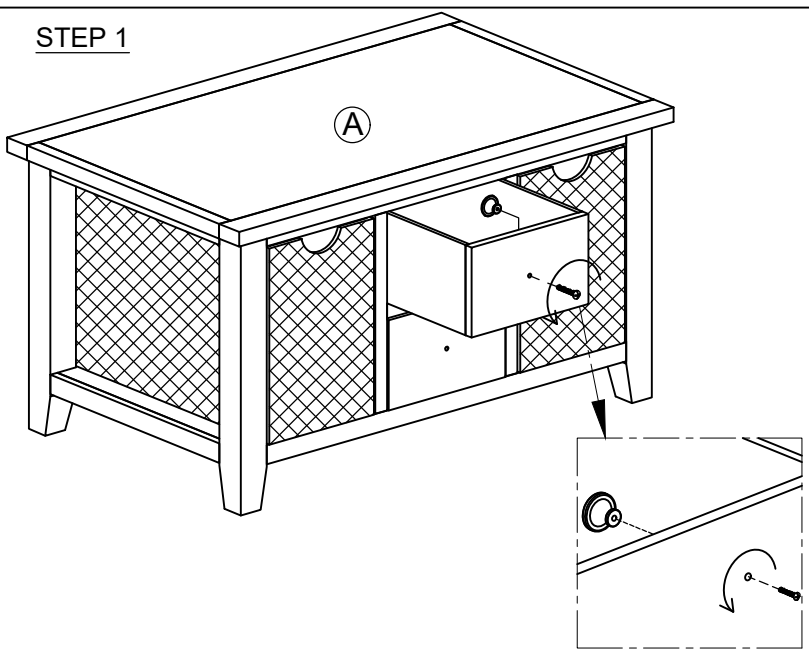

# ASSEMBLY INSTRUCTION

## G5880 - LARGE COFFEE TABLE WITH BASKET

No	Name of Component	Q.ty
A		1
Name of Hardware		Q.ty
1	Handle with bolt 	4 (Sets)

OPTION 2 : Replace the knob handles with the cup handles.