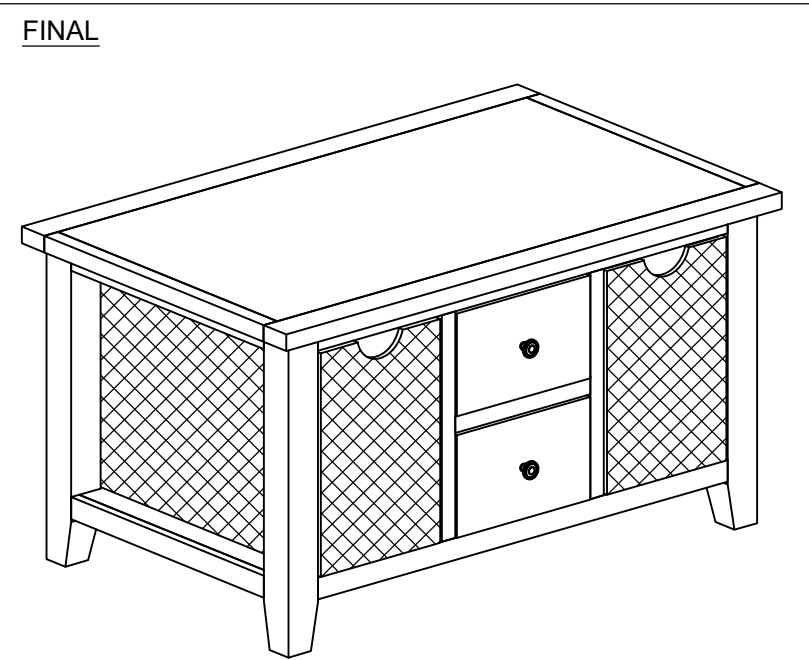

## G5880 - LARGE COFFEE TABLE WITH BASKET

No	Name of Component	Q.ty
A		1
Name of Hardware		Q.ty
1	Handle with bolt 	4 (Sets)

OPTION 2 : Replace the knob handles with the cup handles.