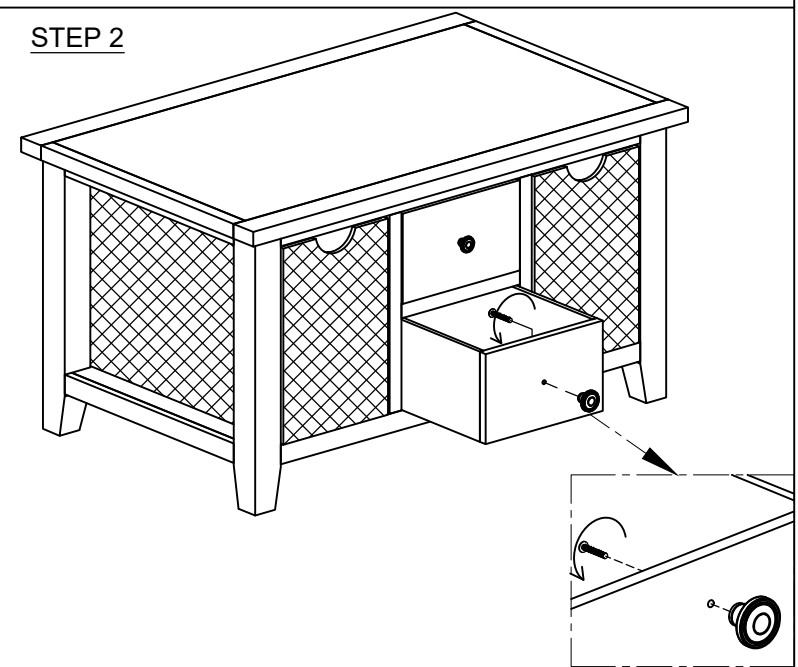

## G5880 - LARGE COFFEE TABLE WITH BASKET

No	Name of Component	Q.ty
A		1
Name of Hardware		Q.ty
1	Handle with bolt 	4 (Sets)

OPTION 2 : Replace the knob handles with the cup handles.