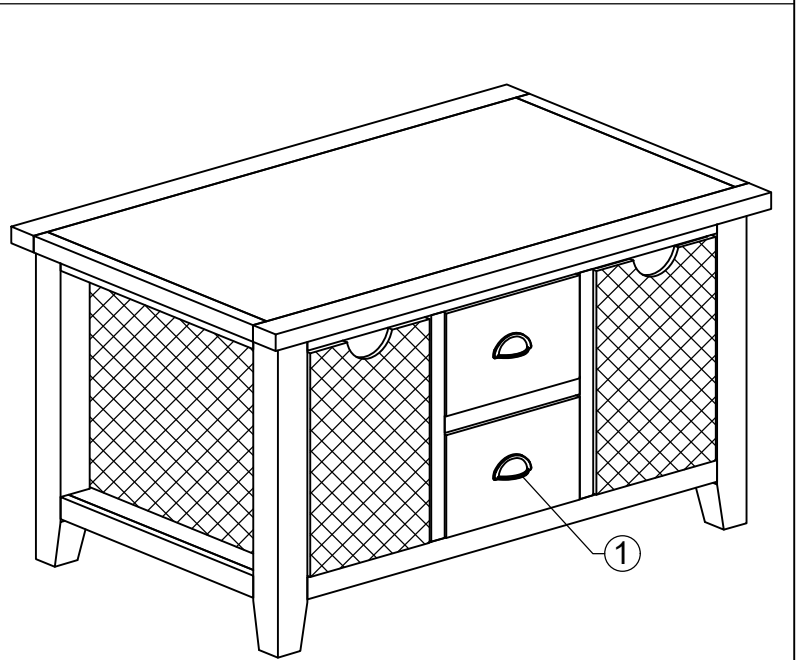

# ASSEMBLY INSTRUCTION

## G5880 - LARGE COFFEE TABLE WITH BASKET

No	Name of Component	Q.ty
A		1
Name of Hardware		Q.ty
1	Handle with bolt 	4 (Sets)

OPTION 2 : Replace the knob handles with the cup handles.