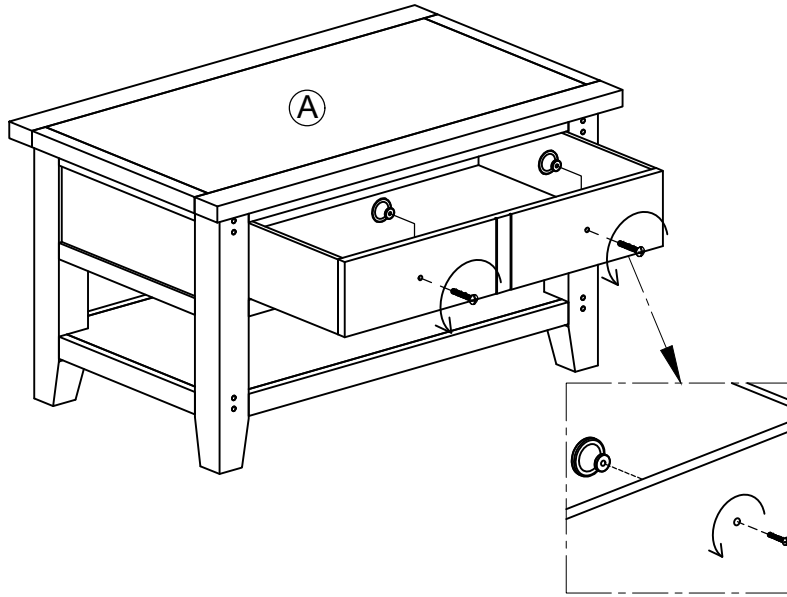

ASSEMBLY INSTRUCTION

G5879 - SMALL COFFEE TABLE

No	Name of Component	Q.ty
A		1
Name of Hardware		Q.ty
1	Handle with bolt 	4 (Sets)

STEP 1

STEP 2

FINAL

OPTION 2 : Replace the knob handles with the cup handles.