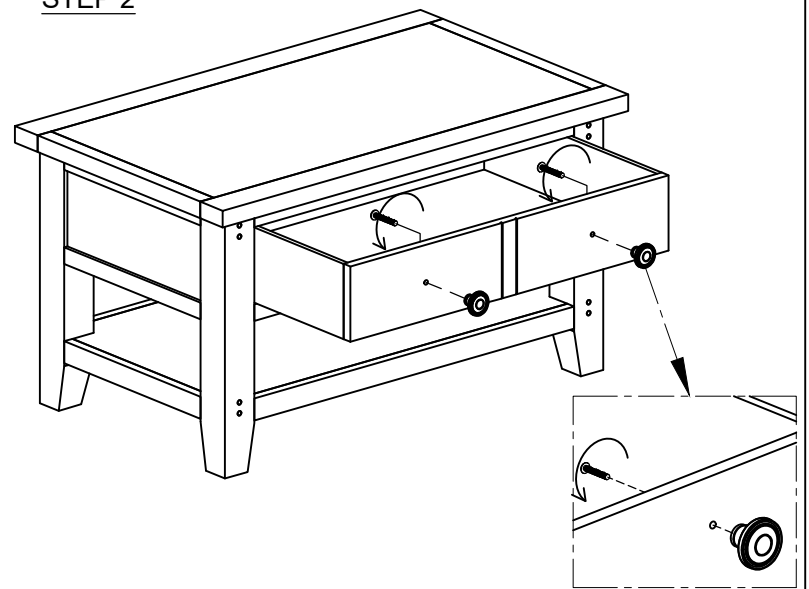

ASSEMBLY INSTRUCTION

G5879 - SMALL COFFEE TABLE

No	Name of Component	Q.ty
A		1
Name of Hardware		Q.ty
1	Handle with bolt 	4 (Sets)

STEP 1

STEP 2

FINAL

OPTION 2 : Replace the knob handles with the cup handles.