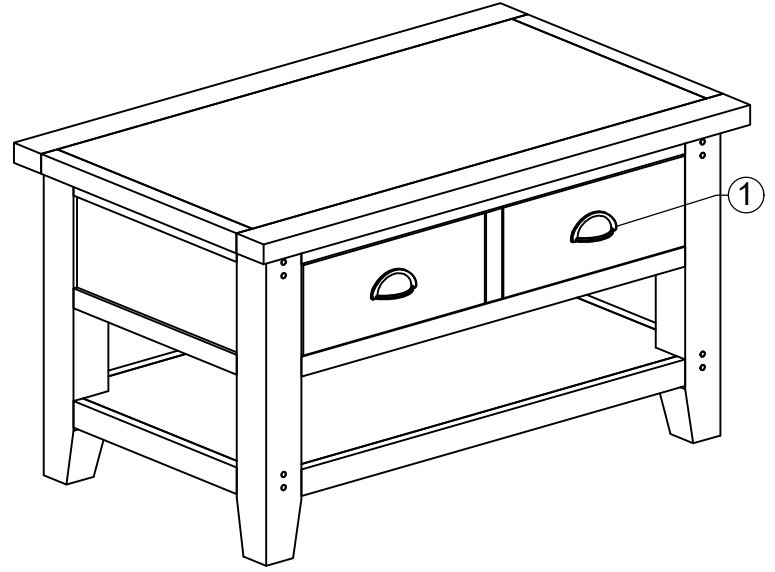

ASSEMBLY INSTRUCTION

G5879 - SMALL COFFEE TABLE

No	Name of Component	Q.ty
A		1
Name of Hardware		Q.ty
1	Handle with bolt 	4 (Sets)

STEP 1

STEP 2

FINAL

OPTION 2 : Replace the knob handles with the cup handles.