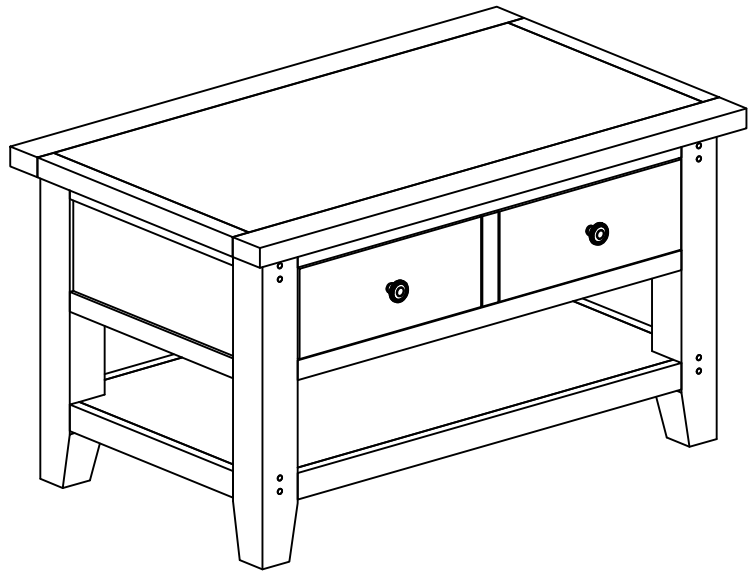

ASSEMBLY INSTRUCTION

G5879 - SMALL COFFEE TABLE

No	Name of Component	Q.ty
A		1
Name of Hardware		Q.ty
1	Handle with bolt 	4 (Sets)

STEP 1

STEP 2

FINAL

OPTION 2 : Replace the knob handles with the cup handles.