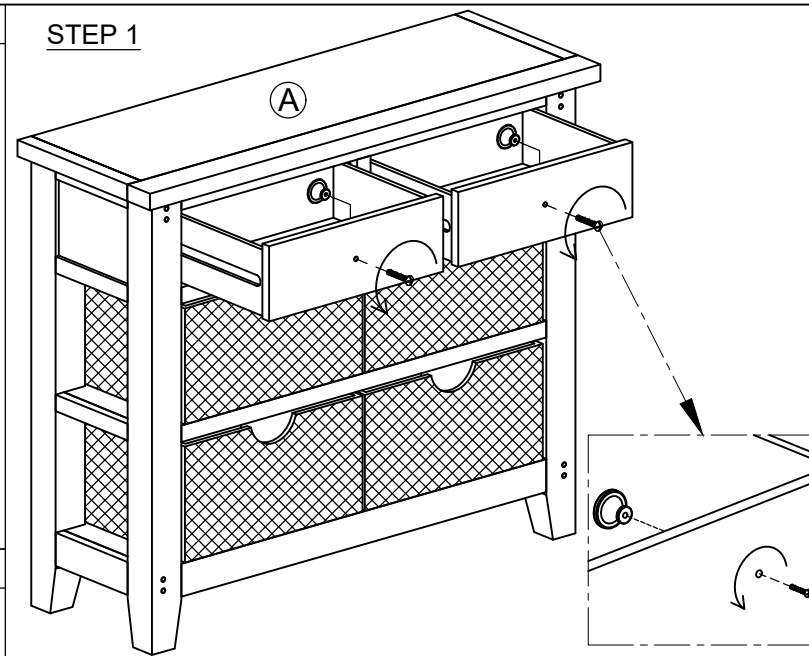

ASSEMBLY INSTRUCTION

G5878 - CONSOLE TABLE WITH BASKET

No	Name of Component	Q.ty
A		1

No	Name of Hardware	Q.ty
1	Bracket 	2
2	Tie 	1
3	Screw M4 x 20 	2
4	Handle with bolt 	2 (Sets)

OPTION 2 : Replace the knob handles with the cup handles.