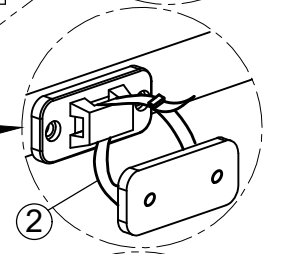

ASSEMBLY INSTRUCTION

G5878 - CONSOLE TABLE WITH BASKET

No	Name of Component	Q.ty
A		1

No	Name of Hardware	Q.ty
1	Bracket 	2
2	Tie 	1
3	Screw M4 x 20 	2
4	Handle with bolt 	2 (Sets)

OPTION 2 : Replace the knob handles with the cup handles.