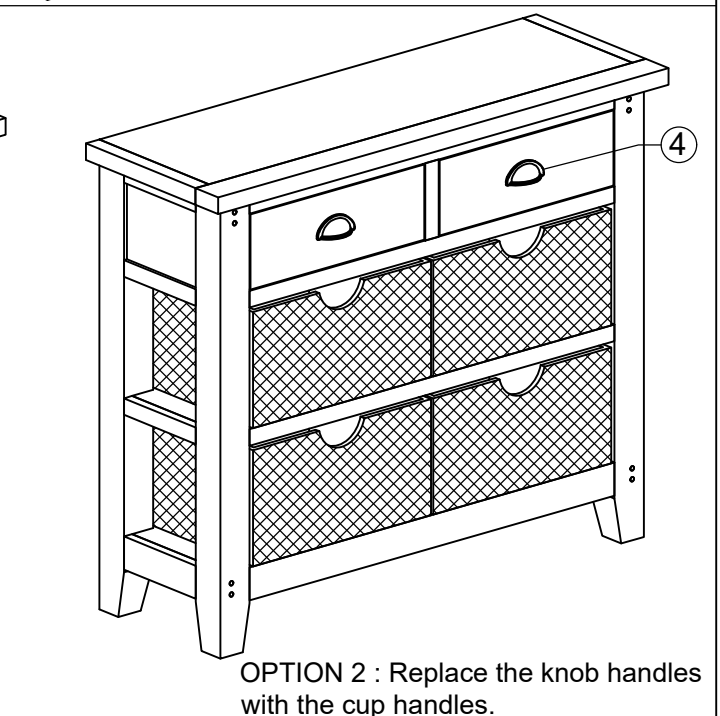

ASSEMBLY INSTRUCTION

G5878 - CONSOLE TABLE WITH BASKET

No	Name of Component	Q.ty
A		1

No	Name of Hardware	Q.ty
1	Bracket 	2
2	Tie 	1
3	Screw M4 x 20 	2
4	Handle with bolt 	2 (Sets)

OPTION 2 : Replace the knob handles with the cup handles.