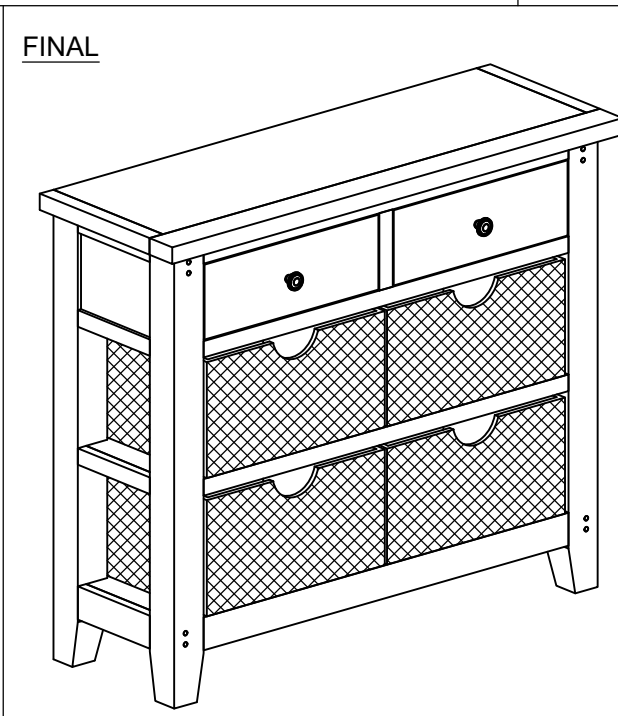

ASSEMBLY INSTRUCTION

G5878 - CONSOLE TABLE WITH BASKET

No	Name of Component	Q.ty
A		1

No	Name of Hardware	Q.ty
1	Bracket 	2
2	Tie 	1
3	Screw M4 x 20 	2
4	Handle with bolt 	2 (Sets)

OPTION 2 : Replace the knob handles with the cup handles.