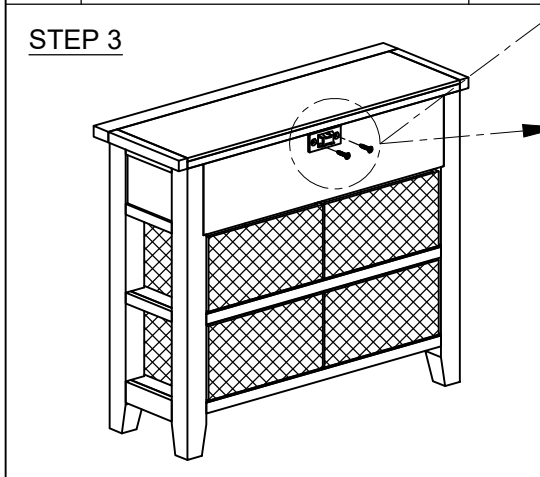

ASSEMBLY INSTRUCTION

G5878 - CONSOLE TABLE WITH BASKET

No	Name of Component	Q.ty
A		1

No	Name of Hardware	Q.ty
1	Bracket 	2
2	Tie 	1
3	Screw M4 x 20 	2
4	Handle with bolt 	2 (Sets)

OPTION 2 : Replace the knob handles with the cup handles.