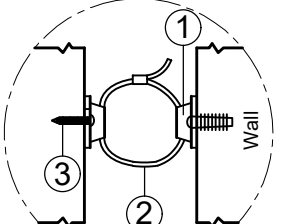

ASSEMBLY INSTRUCTION

G5878 - CONSOLE TABLE WITH BASKET

No	Name of Component	Q.ty
A		1

No	Name of Hardware	Q.ty
1	Bracket 	2
2	Tie 	1
3	Screw M4 x 20 	2
4	Handle with bolt 	2 (Sets)

OPTION 2 : Replace the knob handles with the cup handles.