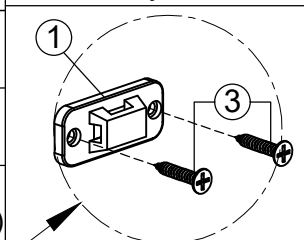

ASSEMBLY INSTRUCTION

G5878 - CONSOLE TABLE WITH BASKET

No	Name of Component	Q.ty
A		1

No	Name of Hardware	Q.ty
1	Bracket 	2
2	Tie 	1
3	Screw M4 x 20 	2
4	Handle with bolt 	2 (Sets)

OPTION 2 : Replace the knob handles with the cup handles.