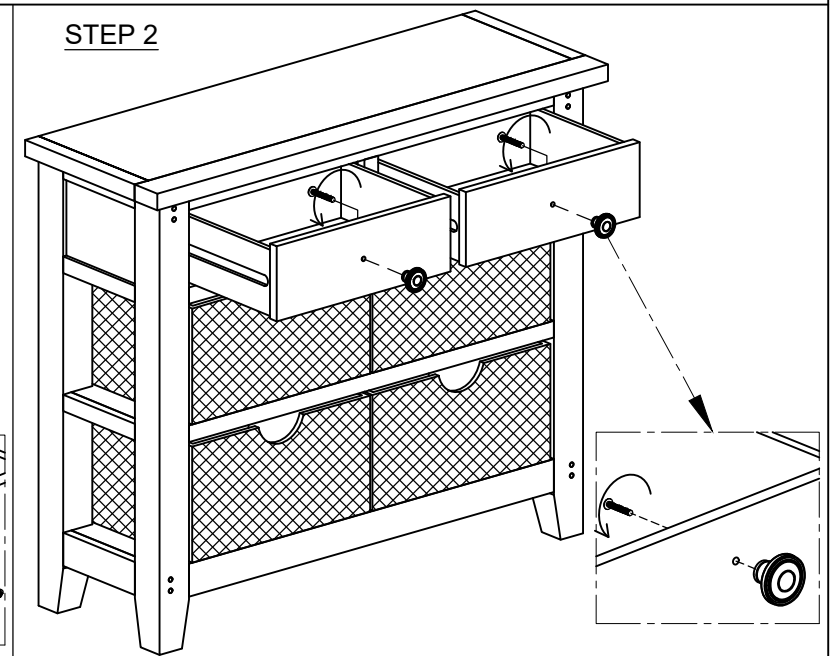

ASSEMBLY INSTRUCTION

G5878 - CONSOLE TABLE WITH BASKET

No	Name of Component	Q.ty
A		1

No	Name of Hardware	Q.ty
1	Bracket 	2
2	Tie 	1
3	Screw M4 x 20 	2
4	Handle with bolt 	2 (Sets)

OPTION 2 : Replace the knob handles with the cup handles.