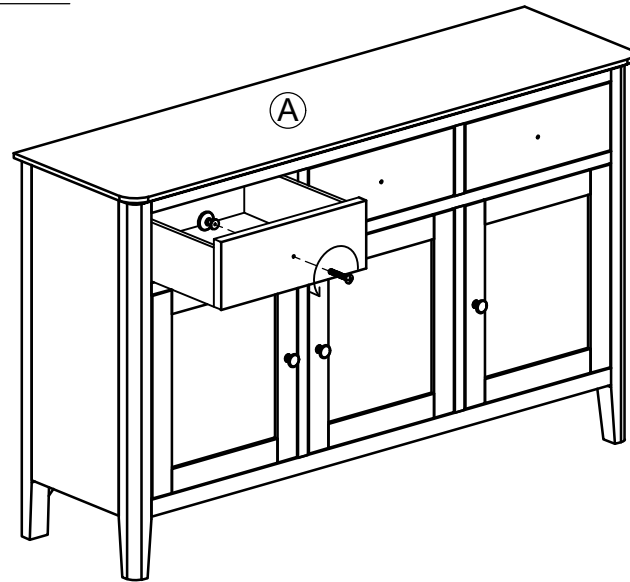

ASSEMBLY INSTRUCTION

G5759 - 3 DOOR LARGE SIDEBOARD

No	Name of Component	Q.ty
Ⓐ		1
No	Name of Hardware	Q.ty
①	Bracket 	2
②	Tie 	1
③	Screw Ø4 x 20 	2

STEP 1

STEP 2

STEP 3