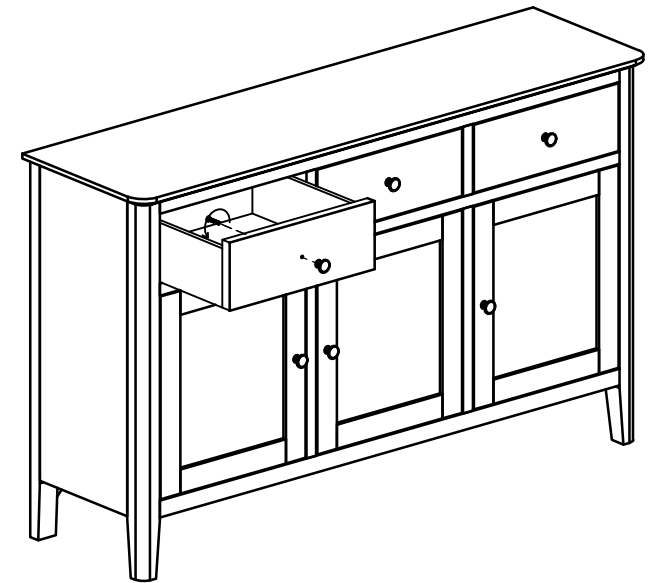

ASSEMBLY INSTRUCTION

G5759 - 3 DOOR LARGE SIDEBOARD

No	Name of Component	Q.ty
Ⓐ		1
No	Name of Hardware	Q.ty
①	Bracket 	2
②	Tie 	1
③	Screw Ø4 x 20 	2

STEP 1

STEP 2

STEP 3