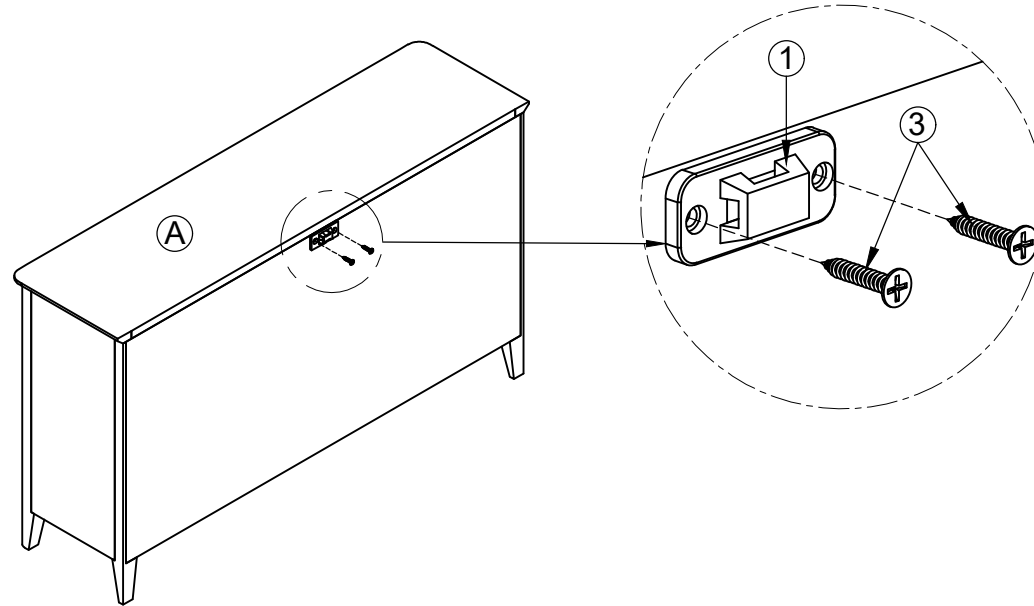

ASSEMBLY INSTRUCTION

G5731 - 3 DOOR LARGE SIDEBOARD

No	Name of Hardware	Q.ty
①	Bracket	2
②	Tie	1
③	Screw Ø4 x 20	2

STEP 1