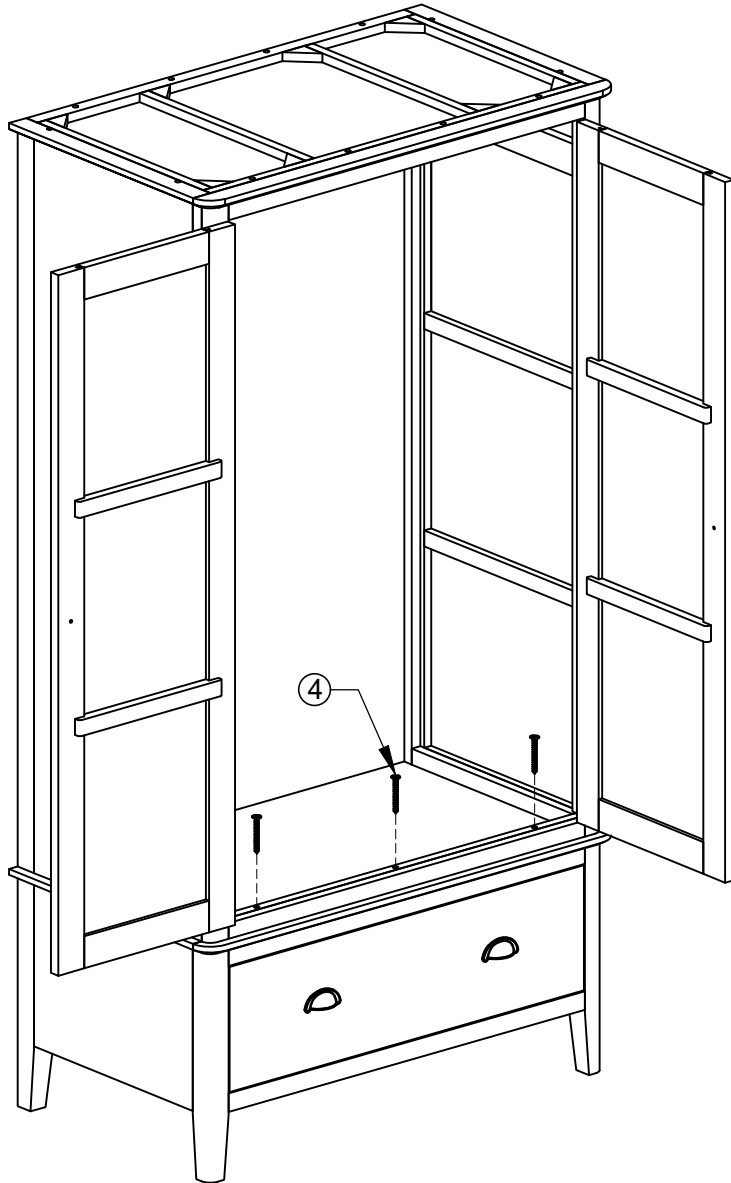

LIVING SPACES

ASSEMBLY INSTRUCTION

281486-281487-WARDROBE

No	HARDWARE LIST	Q.TY
①	Bolt M6x35 	8
②	Screw Ø4x35 	22
③	Screw Ø4x20 	8
④	Screw Ø4x45 	3
⑤	Wooden Dowel Ø8x30 	1
⑥	Handle with bolt 	2 (Sets)
⑦	Washer 	8
⑧	Allen key K4 	1
⑨	Bracket 	4
⑩	Tie 	2

Ⓐ - BASE 1x

Ⓔ - TOP FRAME 1X

Ⓕ - HANGING RAIL 1X

Ⓑ - FRONT FRAME WITH DOOR 1X

Ⓒ - RIGHT FRAME 1X
LEFT FRAME 1X

Ⓓ - BACK FRAME 1X

STEP 1

STEP 2

STEP 3

STEP 4

STEP 5

STEP 6

STEP 7

FINAL