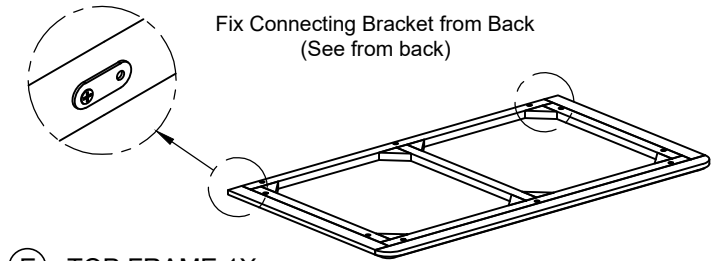

Ⓔ - TOP FRAME 1X