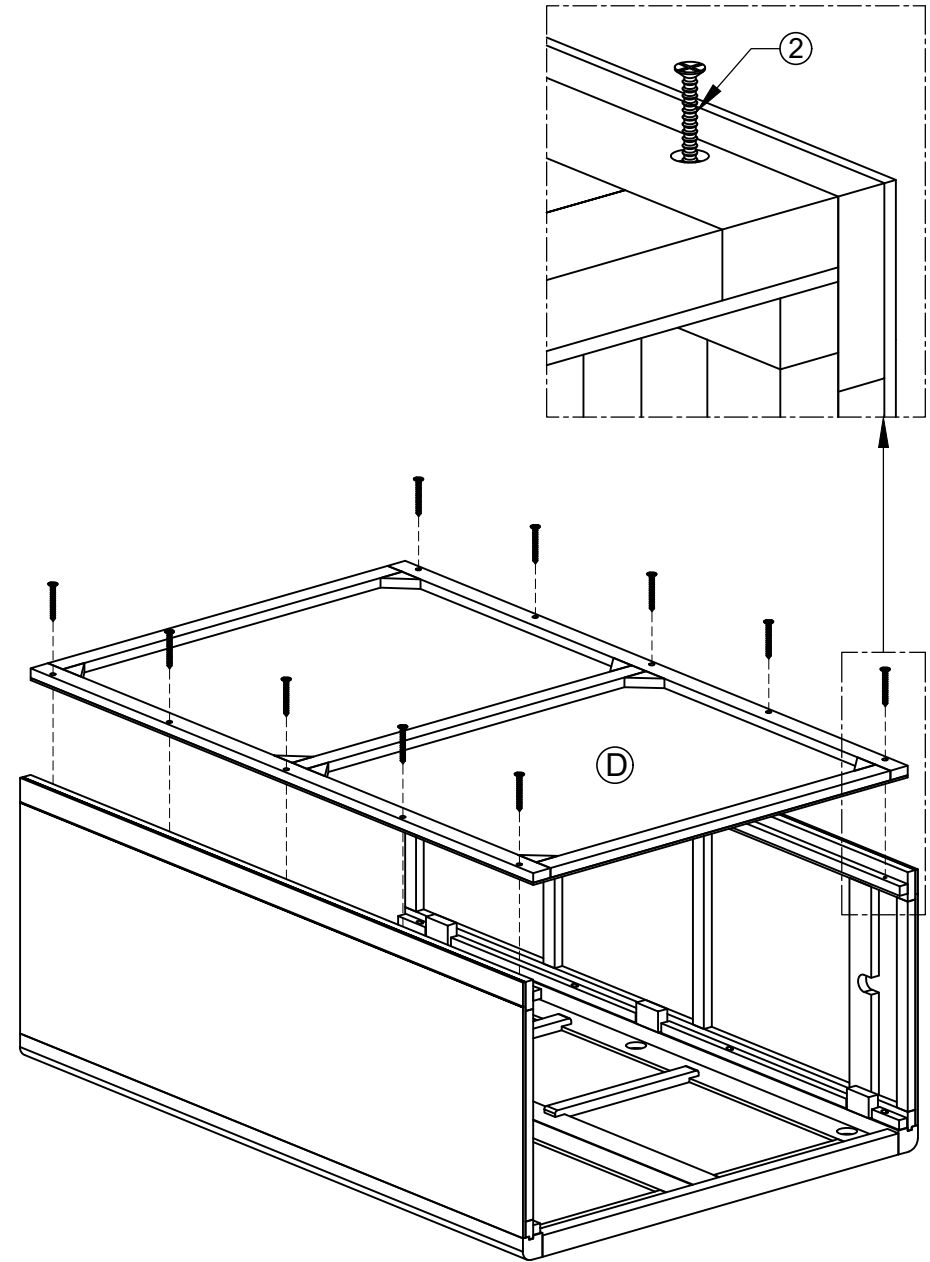

LIVING SPACES

ASSEMBLY INSTRUCTION

281486-281487-WARDROBE

No	HARDWARE LIST	Q.TY
①	Bolt M6x35 	8
②	Screw Ø4x35 	22
③	Screw Ø4x20 	8
④	Screw Ø4x45 	3
⑤	Wooden Dowel Ø8x30 	1
⑥	Handle with bolt 	2 (Sets)
⑦	Washer 	8
⑧	Allen key K4 	1
⑨	Bracket 	4
⑩	Tie 	2

Ⓐ - BASE 1x

Ⓔ - TOP FRAME 1X

Ⓕ - HANGING RAIL 1X

Ⓑ - FRONT FRAME WITH DOOR 1X

Ⓒ - RIGHT FRAME 1X
LEFT FRAME 1X

Ⓓ - BACK FRAME 1X

STEP 1

STEP 2

STEP 3

STEP 4

STEP 5

STEP 6

STEP 7

FINAL