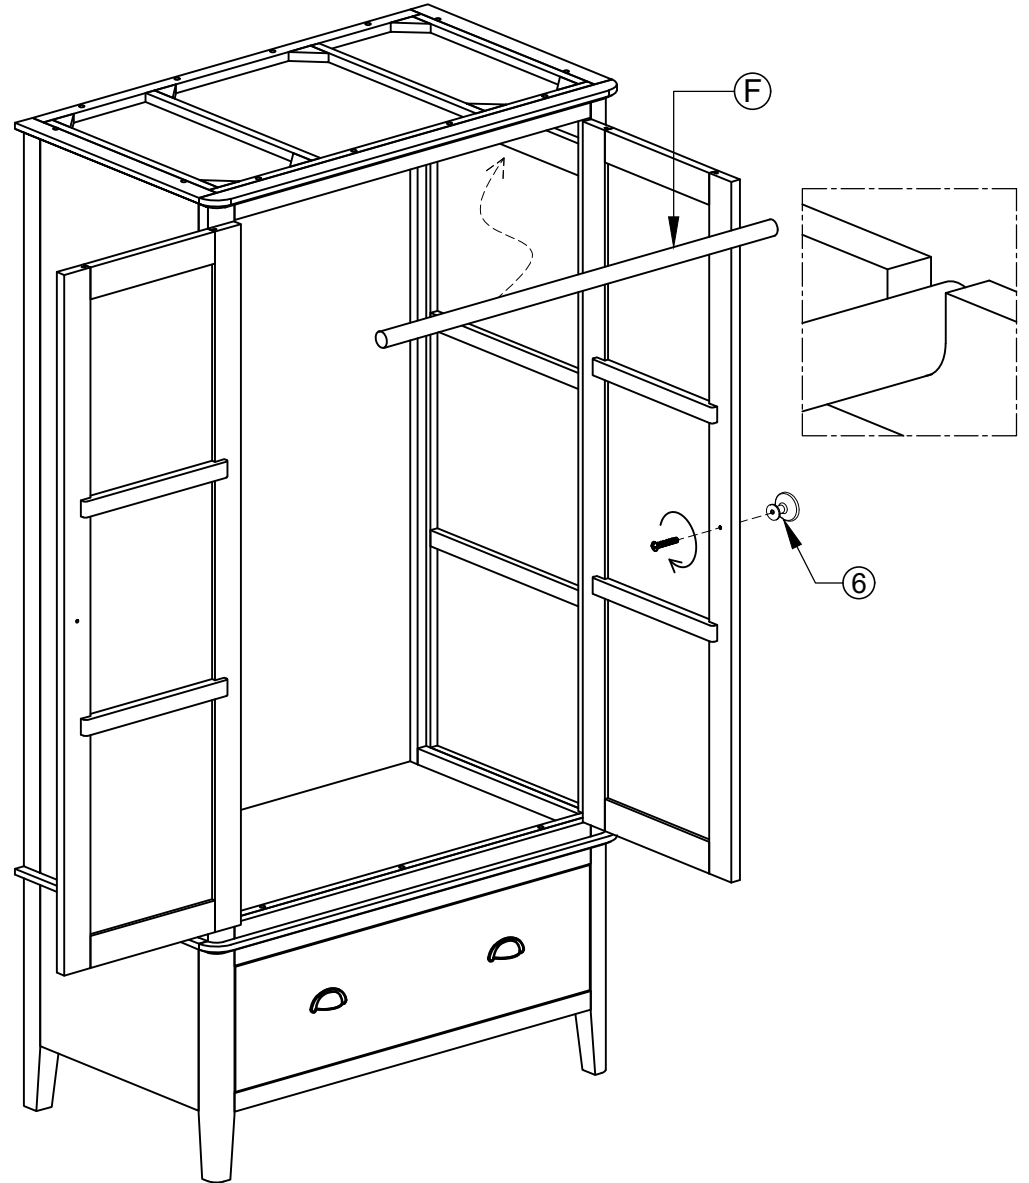

LIVING SPACES

ASSEMBLY INSTRUCTION

281486-281487-WARDROBE

No	HARDWARE LIST	Q.TY
①	Bolt M6x35 	8
②	Screw Ø4x35 	22
③	Screw Ø4x20 	8
④	Screw Ø4x45 	3
⑤	Wooden Dowel Ø8x30 	1
⑥	Handle with bolt 	2 (Sets)
⑦	Washer 	8
⑧	Allen key K4 	1
⑨	Bracket 	4
⑩	Tie 	2

Ⓐ - BASE 1x

Ⓔ - TOP FRAME 1X

Ⓕ - HANGING RAIL 1X

Ⓑ - FRONT FRAME WITH DOOR 1X

Ⓒ - RIGHT FRAME 1X
LEFT FRAME 1X

Ⓓ - BACK FRAME 1X

STEP 1

STEP 2

STEP 3

STEP 4

STEP 5

STEP 6

STEP 7

FINAL