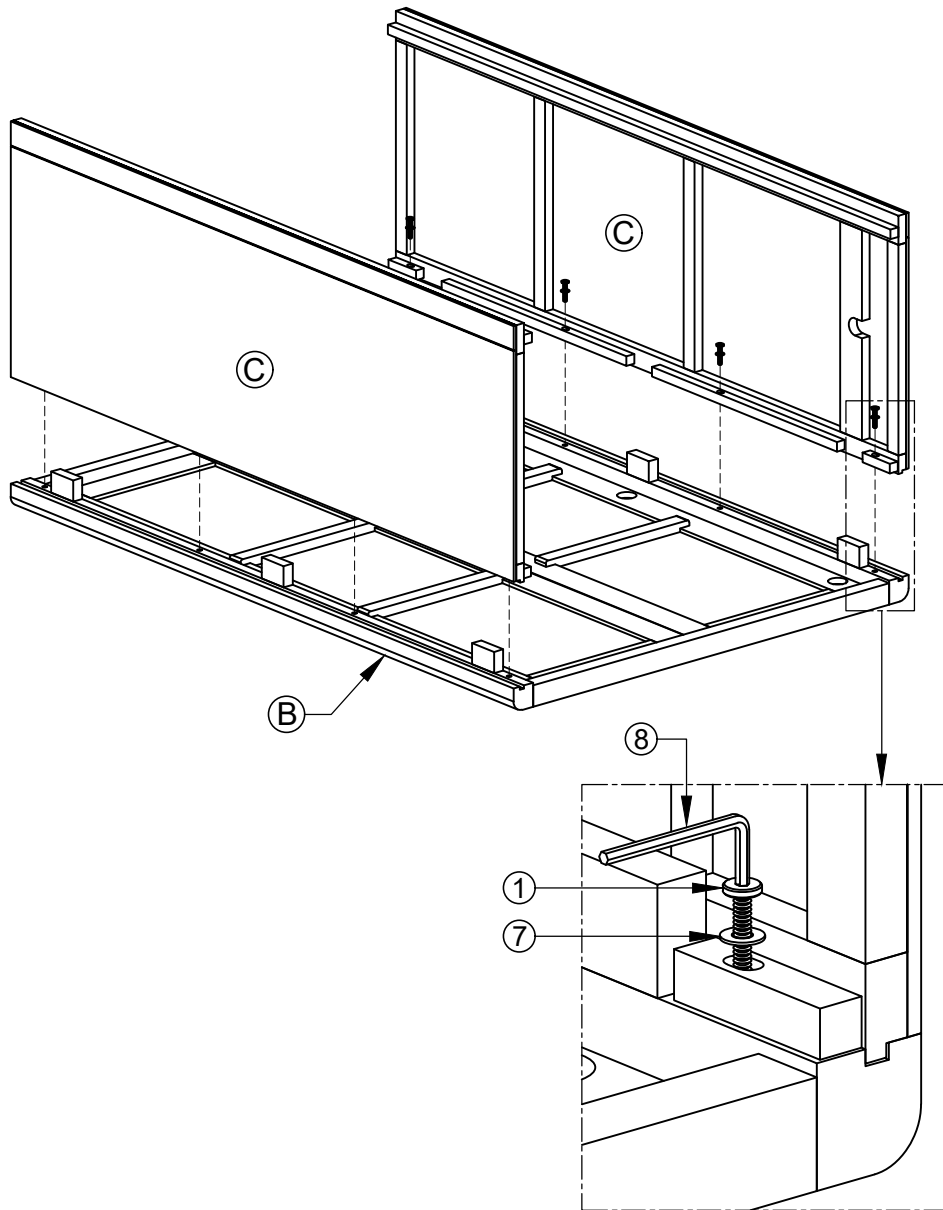

LIVING SPACES

ASSEMBLY INSTRUCTION

281486-281487-WARDROBE

No	HARDWARE LIST	Q.TY
①	Bolt M6x35 	8
②	Screw Ø4x35 	22
③	Screw Ø4x20 	8
④	Screw Ø4x45 	3
⑤	Wooden Dowel Ø8x30 	1
⑥	Handle with bolt 	2 (Sets)
⑦	Washer 	8
⑧	Allen key K4 	1
⑨	Bracket 	4
⑩	Tie 	2

Ⓐ - BASE 1x

Ⓔ - TOP FRAME 1X

Ⓕ - HANGING RAIL 1X

Ⓑ - FRONT FRAME WITH DOOR 1X

Ⓒ - RIGHT FRAME 1X
LEFT FRAME 1X

Ⓓ - BACK FRAME 1X

STEP 1

STEP 2

STEP 3

STEP 4

STEP 5

STEP 6

STEP 7

FINAL