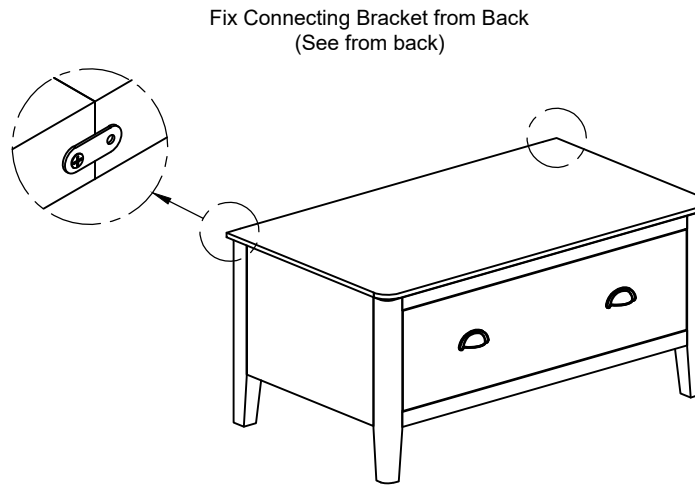

LIVING SPACES

ASSEMBLY INSTRUCTION

281486-281487-WARDROBE

No	HARDWARE LIST	Q.TY
①	Bolt M6x35 	8
②	Screw Ø4x35 	22
③	Screw Ø4x20 	8
④	Screw Ø4x45 	3
⑤	Wooden Dowel Ø8x30 	1
⑥	Handle with bolt 	2 (Sets)
⑦	Washer 	8
⑧	Allen key K4 	1
⑨	Bracket 	4
⑩	Tie 	2