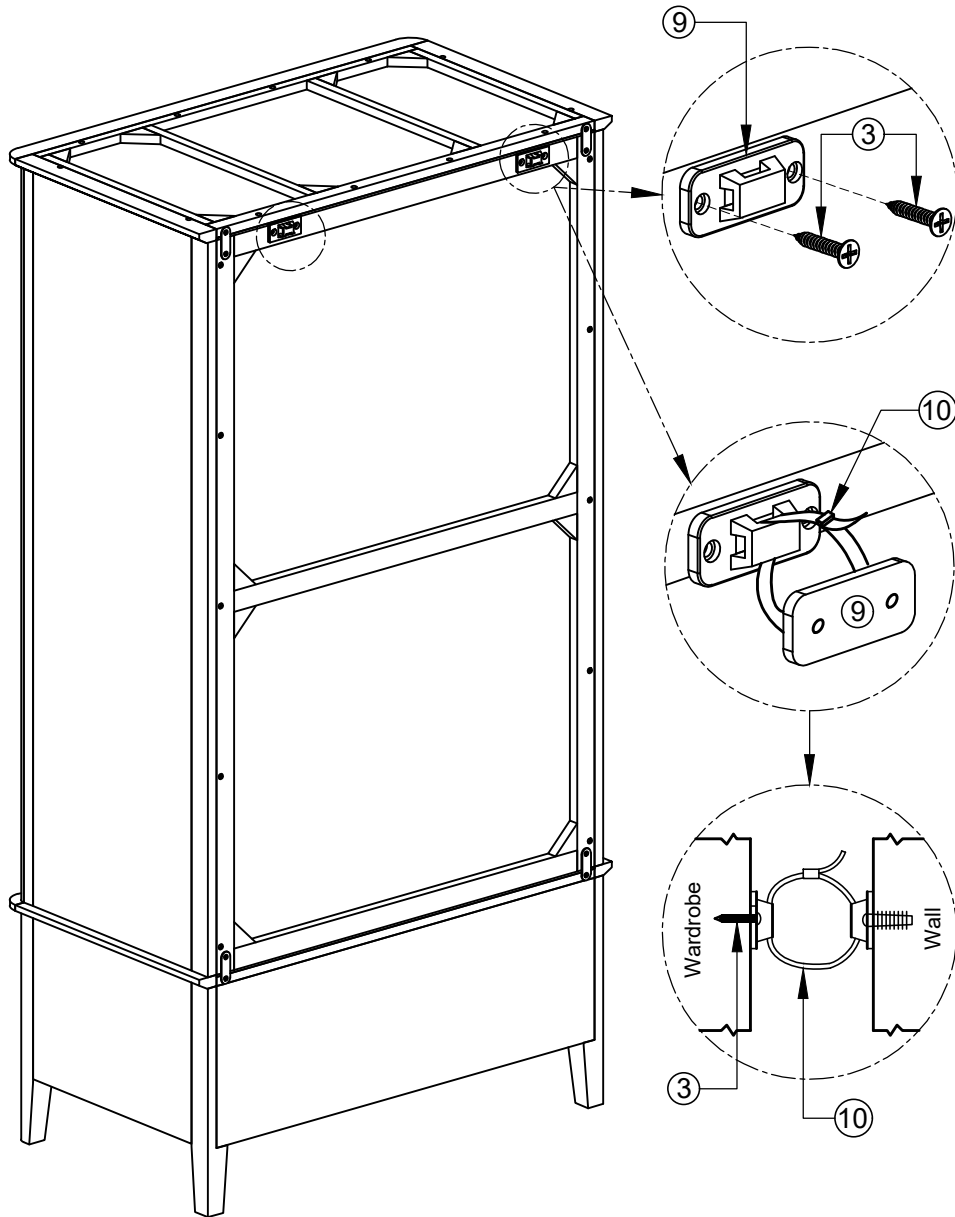

LIVING SPACES

ASSEMBLY INSTRUCTION

281486-281487-WARDROBE

No	HARDWARE LIST	Q.TY
①	Bolt M6x35 	8
②	Screw Ø4x35 	22
③	Screw Ø4x20 	8
④	Screw Ø4x45 	3
⑤	Wooden Dowel Ø8x30 	1
⑥	Handle with bolt 	2 (Sets)
⑦	Washer 	8
⑧	Allen key K4 	1
⑨	Bracket 	4
⑩	Tie 	2

Ⓐ - BASE 1x

Ⓔ - TOP FRAME 1X

Ⓕ - HANGING RAIL 1X

Ⓑ - FRONT FRAME WITH DOOR 1X

Ⓒ - RIGHT FRAME 1X
LEFT FRAME 1X

Ⓓ - BACK FRAME 1X

STEP 1

STEP 2

STEP 3

STEP 4

STEP 5

STEP 6

STEP 7

FINAL