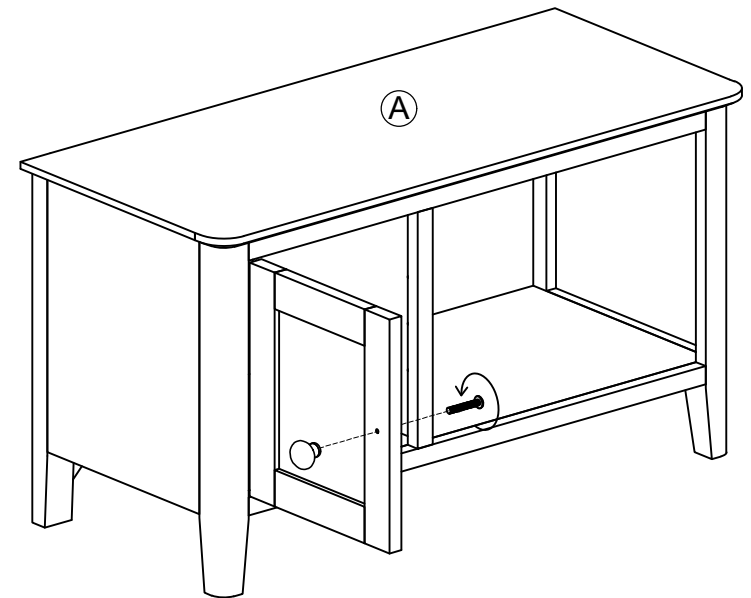

ASSEMBLY INSTRUCTION

G5698- SMALL TV UNIT

No	Name of Component	Q.ty
(A)	 TV Unit	1
(B)	 Glass Shelf	1
No	Name of Hardware	Q.ty
(1)	Shelve support 	4

STEP 1

STEP 2

STEP 3