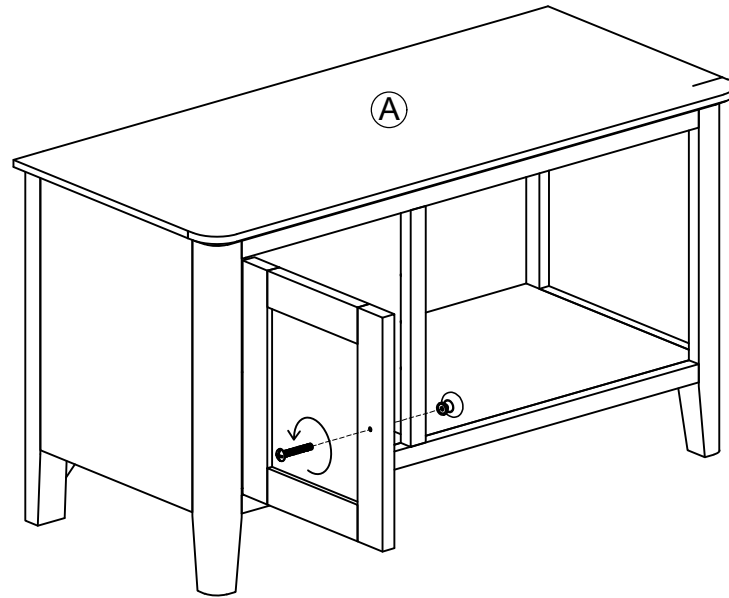

ASSEMBLY INSTRUCTION

G5698- SMALL TV UNIT

No	Name of Component	Q.ty
(A)	 TV Unit	1
(B)	 Glass Shelf	1
No	Name of Hardware	Q.ty
(1)	Shelve support 	4

STEP 1

STEP 2

STEP 3