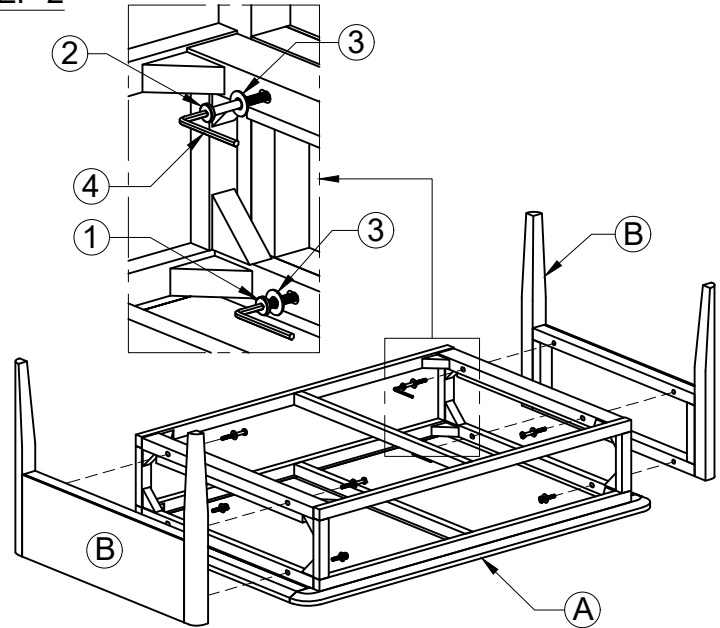

ASSEMBLY INSTRUCTION

G5668- COFFEE TABLE

No	Name of Component	Q.ty
----	-------------------	------

A		1
---	---	---

B		2
---	---	---

No	Name of Hardware	Q.ty
----	------------------	------

1	Bolt M6 x 35 	4
---	--	---

2	Bolt M6 x 60 	4
---	--	---

3	Washer Ø7/Ø15 x 1 	8
---	---	---

4	Allen key K4 	1
---	--	---

STEP 1

Take out the drawer

STEP 2

STEP 3