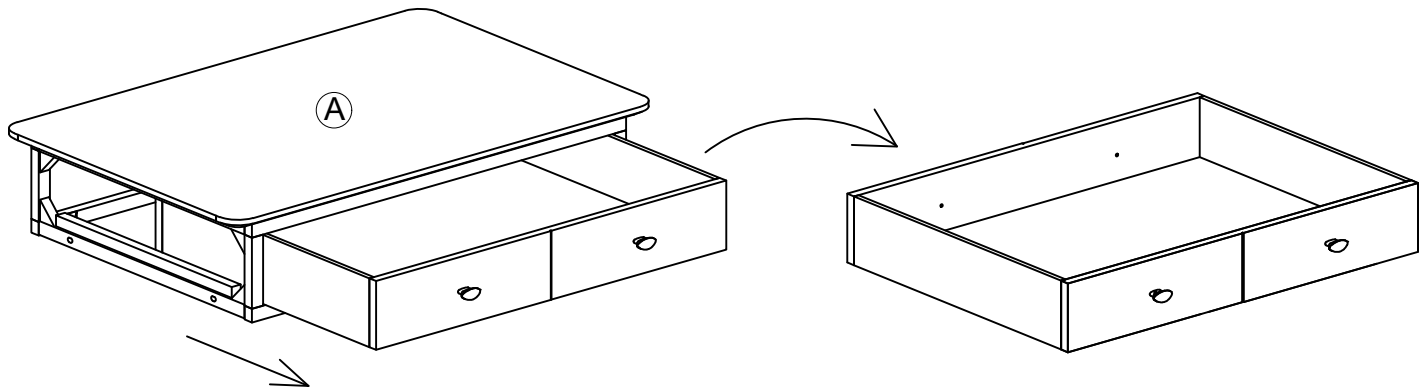

ASSEMBLY INSTRUCTION

G5668- COFFEE TABLE

No	Name of Component	Q.ty
----	-------------------	------

A		1
---	---	---

B		2
---	---	---

No	Name of Hardware	Q.ty
----	------------------	------

1	Bolt M6 x 35 	4
---	--	---

2	Bolt M6 x 60 	4
---	--	---

3	Washer Ø7/Ø15 x 1 	8
---	---	---

4	Allen key K4 	1
---	--	---

STEP 1

Take out the drawer

STEP 2

STEP 3