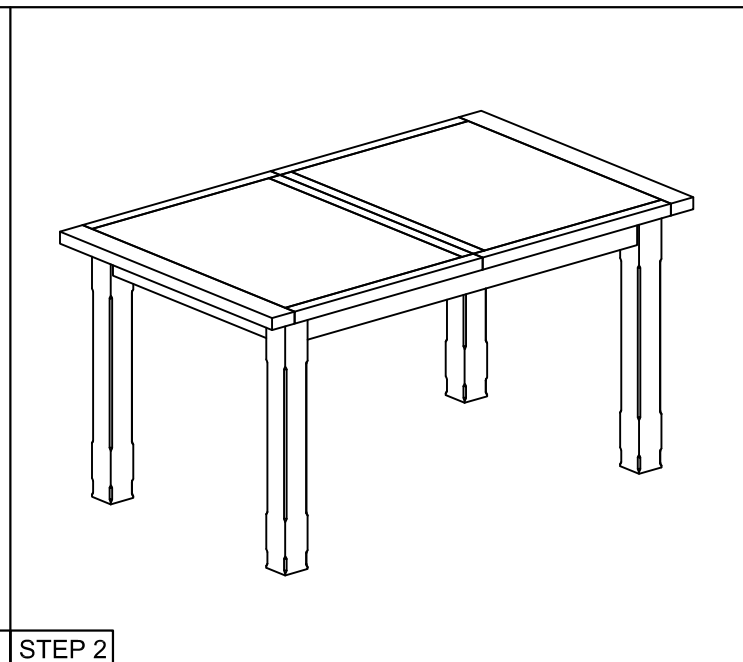

ASSEMBLY INSTRUCTION G5169 - COMPACT EXT. DINING TABLE

No.	Part name	Q'ty
A		1

B		4
---	---	---

No.	Hardware name	Q'ty
1	Bolt M10x70 	8
2	Lock Washer M10 	8
3	Washer M10 	8
4	Wrench 	1

STEP 1	STEP 2
STEP 3	FINAL