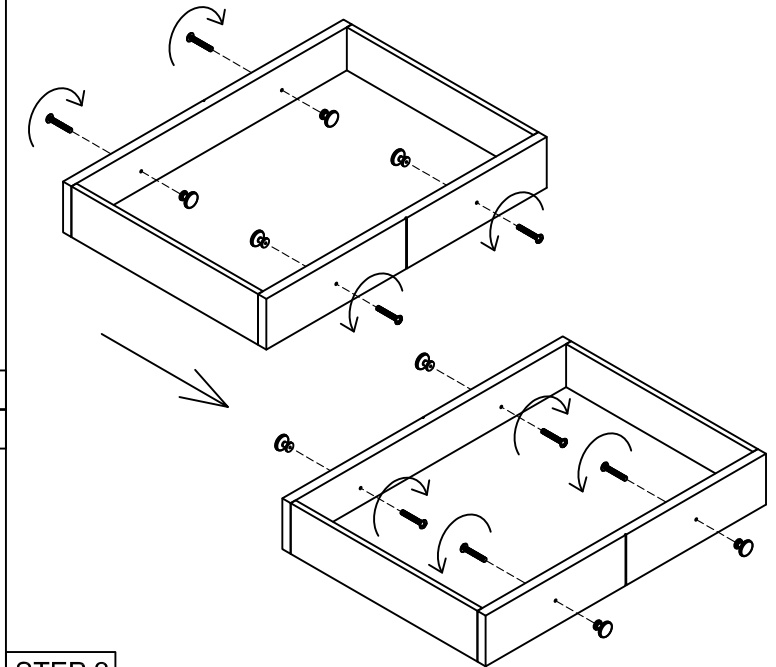

# ASSEMBLY INSTRUCTION G5154 - LARGE COFFEE TABLE

No.	Part name	Q'ty
A		1
B		2

Take out the drawer

STEP 1  
STEP 3

No.	Hardware name	Q'ty
1	Bolt M6x40 	4
2	Bolt M6x60 	4
3	Flat washer Ø8/Ø19 x T.1 	8
4	Lock washer Ø8/Ø12 x T.1.5 	8
5	Allen key K4 	1