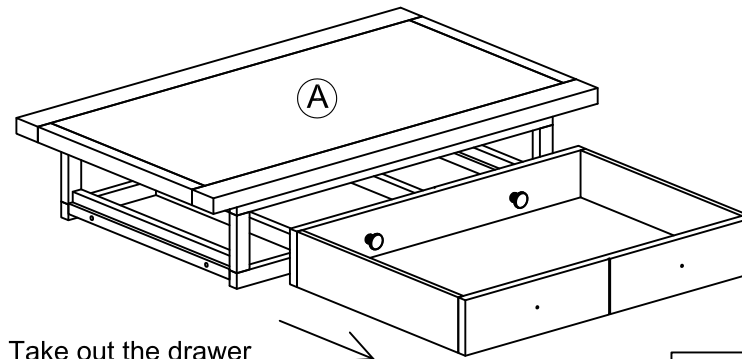

# ASSEMBLY INSTRUCTION G5154 - LARGE COFFEE TABLE

No.	Part name	Q'ty
A		1
B		2

Take out the drawer

STEP 1  
STEP 3

No.	Hardware name	Q'ty
1	Bolt M6x40 	4
2	Bolt M6x60 	4
3	Flat washer Ø8/Ø19 x T.1 	8
4	Lock washer Ø8/Ø12 x T.1.5 	8
5	Allen key K4 	1