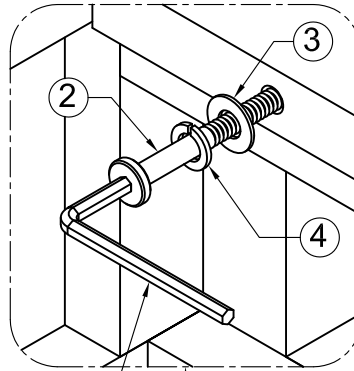

# ASSEMBLY INSTRUCTION G5154 - LARGE COFFEE TABLE

No.	Part name	Q'ty
A		1
B		2

Take out the drawer

STEP 1  
STEP 3

No.	Hardware name	Q'ty
1	Bolt M6x40 	4
2	Bolt M6x60 	4
3	Flat washer Ø8/Ø19 x T.1 	8
4	Lock washer Ø8/Ø12 x T.1.5 	8
5	Allen key K4 	1