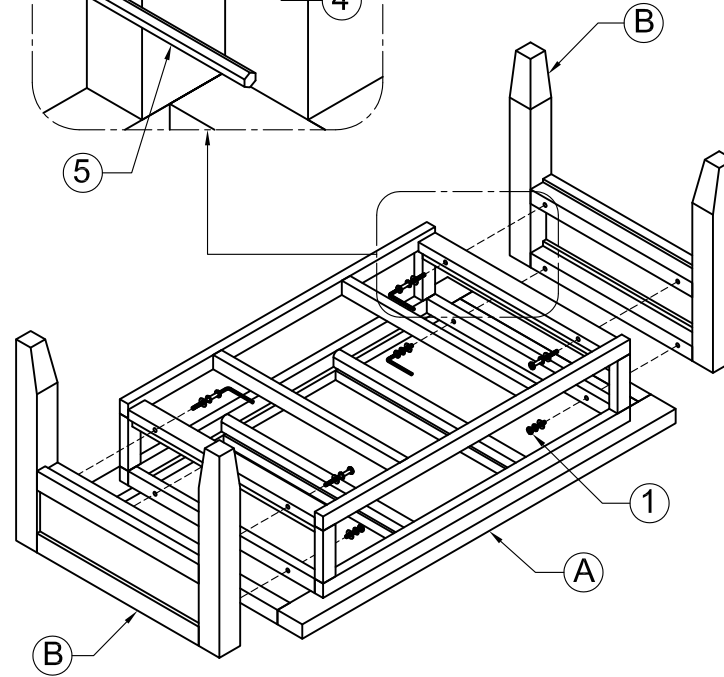

# ASSEMBLY INSTRUCTION G5154 - LARGE COFFEE TABLE

No.	Part name	Q'ty
A		1
B		2

Take out the drawer

STEP 1  
STEP 3

No.	Hardware name	Q'ty
1	Bolt M6x40 	4
2	Bolt M6x60 	4
3	Flat washer Ø8/Ø19 x T.1 	8
4	Lock washer Ø8/Ø12 x T.1.5 	8
5	Allen key K4 	1