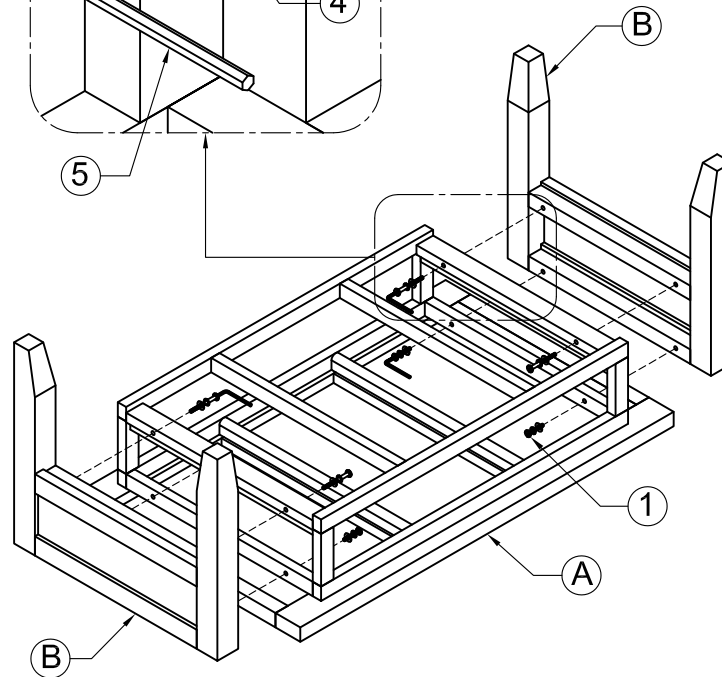

ASSEMBLY INSTRUCTION G5153 - COFFEE TABLE

No.	Part name	Q'ty
A		1
B		2

Take out the drawer

STEP 1
STEP 3

No.	Hardware name	Q'ty
1	Bolt M6x40 	4
2	Bolt M6x60 	4
3	Flat washer Ø8/Ø19 x T.1 	8
4	Lock washer Ø8/Ø12 x T.1.5 	8
5	Allen key K4 	1