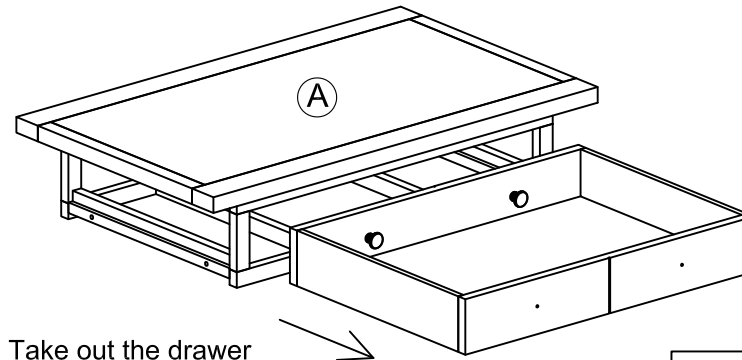

ASSEMBLY INSTRUCTION G5153 - COFFEE TABLE

No.	Part name	Q'ty
A		1
B		2

Take out the drawer

STEP 1
STEP 3

No.	Hardware name	Q'ty
1	Bolt M6x40 	4
2	Bolt M6x60 	4
3	Flat washer Ø8/Ø19 x T.1 	8
4	Lock washer Ø8/Ø12 x T.1.5 	8
5	Allen key K4 	1