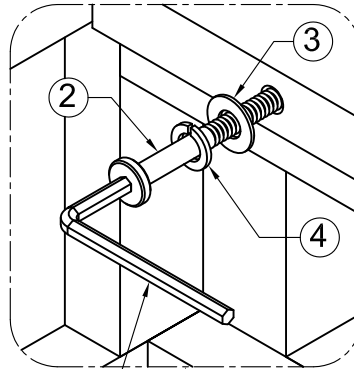

ASSEMBLY INSTRUCTION G5153 - COFFEE TABLE

No.	Part name	Q'ty
A		1
B		2

Take out the drawer

STEP 1
STEP 3

No.	Hardware name	Q'ty
1	Bolt M6x40 	4
2	Bolt M6x60 	4
3	Flat washer Ø8/Ø19 x T.1 	8
4	Lock washer Ø8/Ø12 x T.1.5 	8
5	Allen key K4 	1