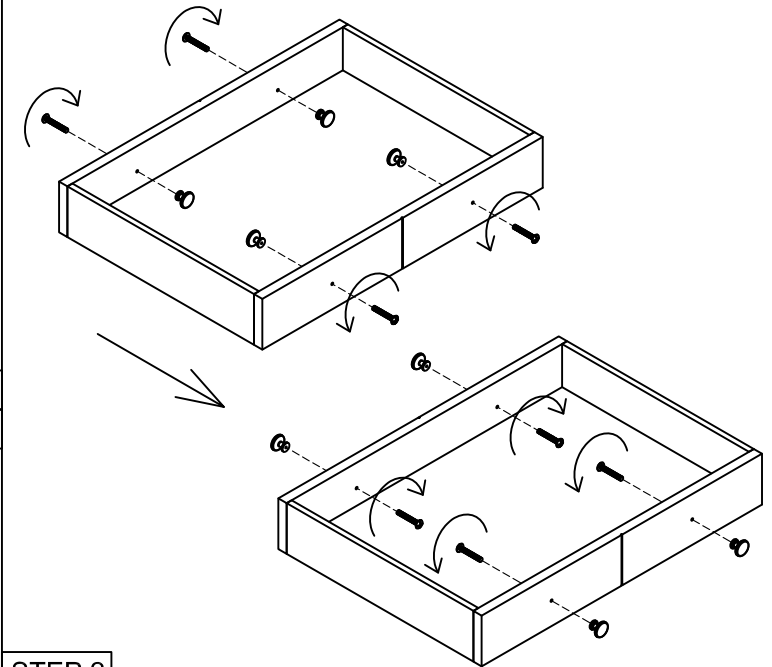

ASSEMBLY INSTRUCTION G5153 - COFFEE TABLE

No.	Part name	Q'ty
A		1
B		2

Take out the drawer

STEP 1
STEP 3

No.	Hardware name	Q'ty
1	Bolt M6x40 	4
2	Bolt M6x60 	4
3	Flat washer Ø8/Ø19 x T.1 	8
4	Lock washer Ø8/Ø12 x T.1.5 	8
5	Allen key K4 	1