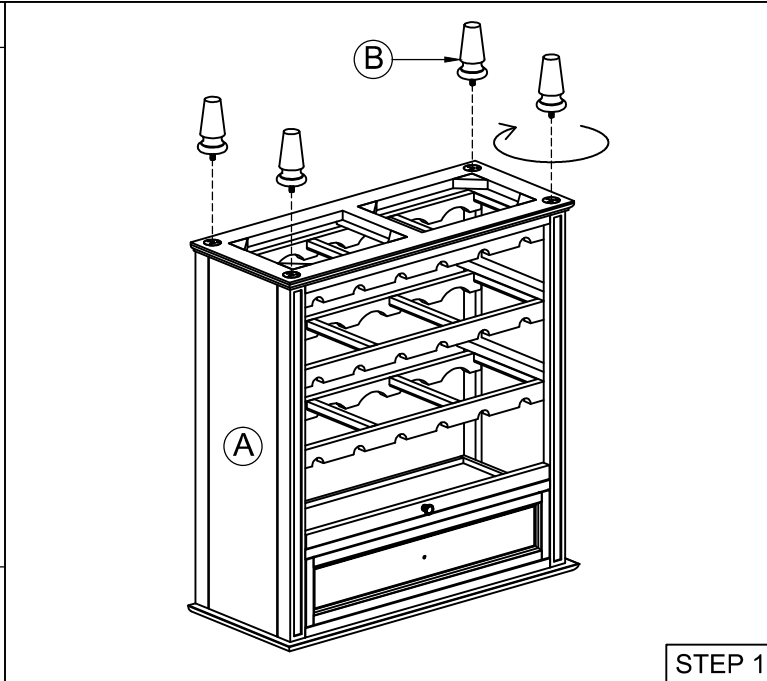

ASSEMBLY INSTRUCTION G5004 - WINE UNIT

No.	Part name	Q'ty
A		1
B		4
No.	Hardware name	Q'ty
1	Handle with Bolt 	1
2	Bracket 	2
3	Tie 	1
4	Screw Ø4x20 	2

No.	Hardware name	Q'ty
1	Handle with Bolt 	1
2	Bracket 	2
3	Tie 	1
4	Screw Ø4x20 	2

STEP 1 STEP 2
STEP 3

ASSEMBLY INSTRUCTION
G5004 - WINE UNIT

STEP 4 | STEP 5