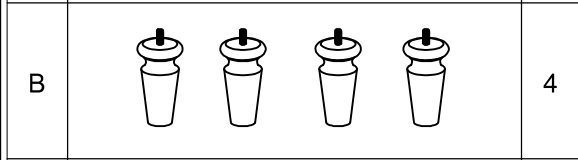

ASSEMBLY INSTRUCTION G5004 - WINE UNIT

No.	Part name	Q'ty
A		1
B		4
No.	Hardware name	Q'ty
1	Handle with Bolt 	1
2	Bracket 	2
3	Tie 	1
4	Screw Ø4x20 	2

No.	Hardware name	Q'ty
1	Handle with Bolt 	1
2	Bracket 	2
3	Tie 	1
4	Screw Ø4x20 	2

STEP 1 STEP 2
STEP 3

ASSEMBLY INSTRUCTION
G5004 - WINE UNIT

STEP 4 | STEP 5