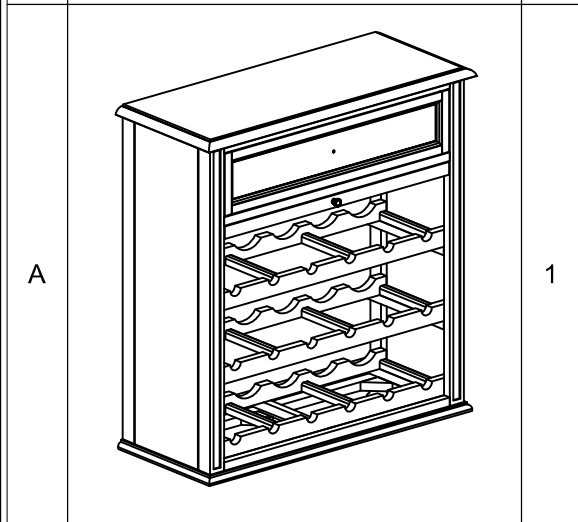

ASSEMBLY INSTRUCTION G5004 - WINE UNIT

No.	Part name	Q'ty
A		1
B		4
No.	Hardware name	Q'ty
1	Handle with Bolt 	1
2	Bracket 	2
3	Tie 	1
4	Screw Ø4x20 	2

No.	Hardware name	Q'ty
1	Handle with Bolt 	1
2	Bracket 	2
3	Tie 	1
4	Screw Ø4x20 	2

STEP 1 STEP 2
STEP 3

ASSEMBLY INSTRUCTION
G5004 - WINE UNIT

STEP 4 | STEP 5