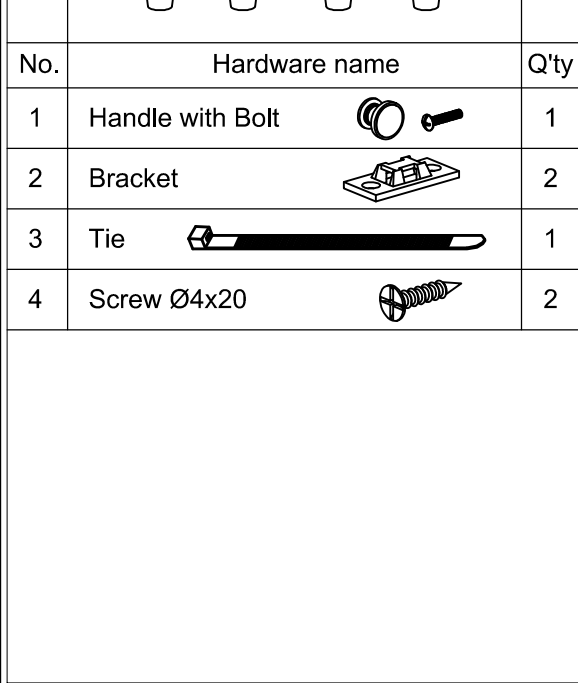

ASSEMBLY INSTRUCTION G5004 - WINE UNIT

No.	Part name	Q'ty
A		1
B		4
No.	Hardware name	Q'ty
1	Handle with Bolt 	1
2	Bracket 	2
3	Tie 	1
4	Screw Ø4x20 	2

No.	Hardware name	Q'ty
1	Handle with Bolt 	1
2	Bracket 	2
3	Tie 	1
4	Screw Ø4x20 	2

STEP 1 STEP 2
STEP 3

ASSEMBLY INSTRUCTION
G5004 - WINE UNIT

STEP 4 | STEP 5