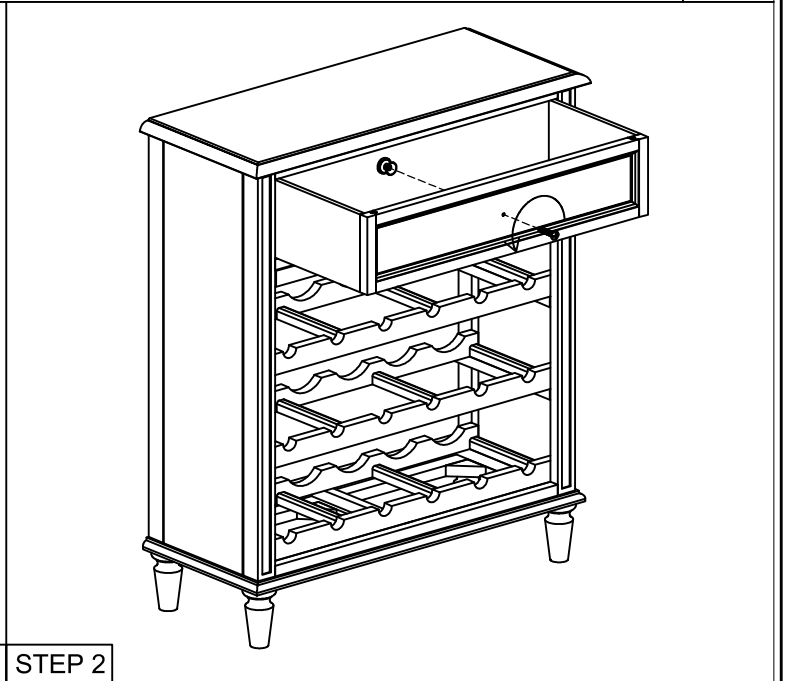

ASSEMBLY INSTRUCTION G5004 - WINE UNIT

No.	Part name	Q'ty
A		1
B		4
No.	Hardware name	Q'ty
1	Handle with Bolt 	1
2	Bracket 	2
3	Tie 	1
4	Screw Ø4x20 	2

No.	Hardware name	Q'ty
1	Handle with Bolt 	1
2	Bracket 	2
3	Tie 	1
4	Screw Ø4x20 	2

STEP 1 STEP 2
STEP 3

ASSEMBLY INSTRUCTION
G5004 - WINE UNIT

STEP 4 | STEP 5