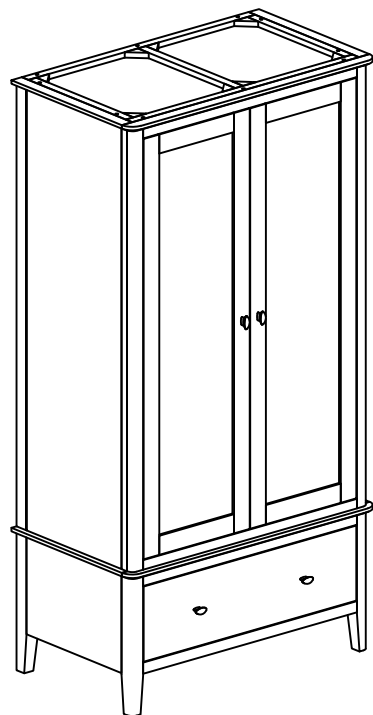

# ASSEMBLY INSTRUCTION GENTS WARDROBE

No	HARDWARE LIST	Q.TY
①	Bolt M6x35 	10
②	Screw Ø4x35 	20
③	Screw Ø4x20 	6
④	Screw Ø4x45 	3
⑤	Wooden Dowel Ø8x30 	1
⑥	Handle with bolt 	2 (Sets)
⑦	Washer 	10
⑧	Allen key K4 	1
⑨	Bracket 	2
⑩	Tie 	1

Ⓐ - BASE 1x

Ⓔ - TOP FRAME 1X

Ⓕ - HANGING RAIL 1X

Ⓑ - FRONT FRAME WITH DOOR 1X

Ⓒ - RIGHT FRAME 1X  
LEFT FRAME 1X

Ⓓ - BACK FRAME 1X