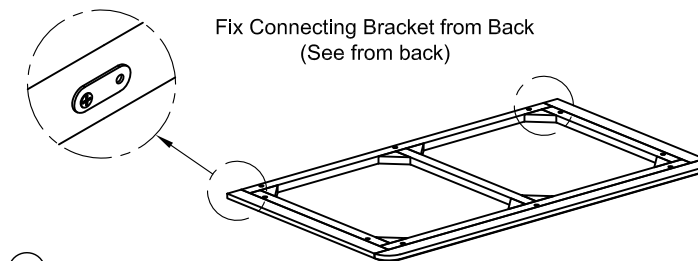

Ⓔ - TOP FRAME 1X