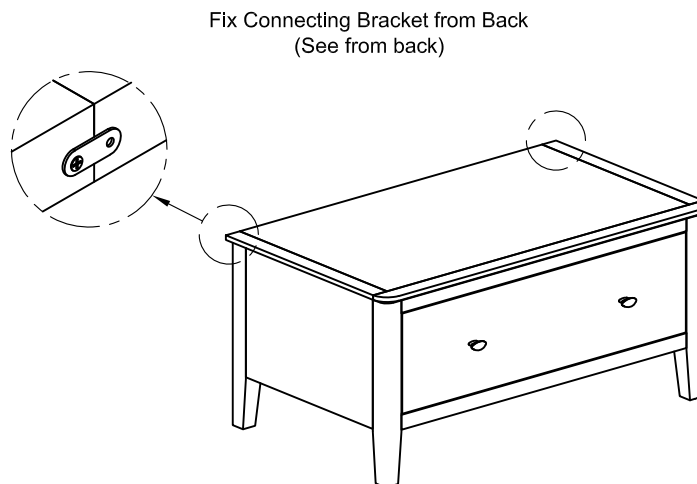

# ASSEMBLY INSTRUCTION GENTS WARDROBE

No	HARDWARE LIST	Q.TY
①	Bolt M6x35 	10
②	Screw Ø4x35 	20
③	Screw Ø4x20 	6
④	Screw Ø4x45 	3
⑤	Wooden Dowel Ø8x30 	1
⑥	Handle with bolt 	2 (Sets)
⑦	Washer 	10
⑧	Allen key K4 	1
⑨	Bracket 	2
⑩	Tie 	1