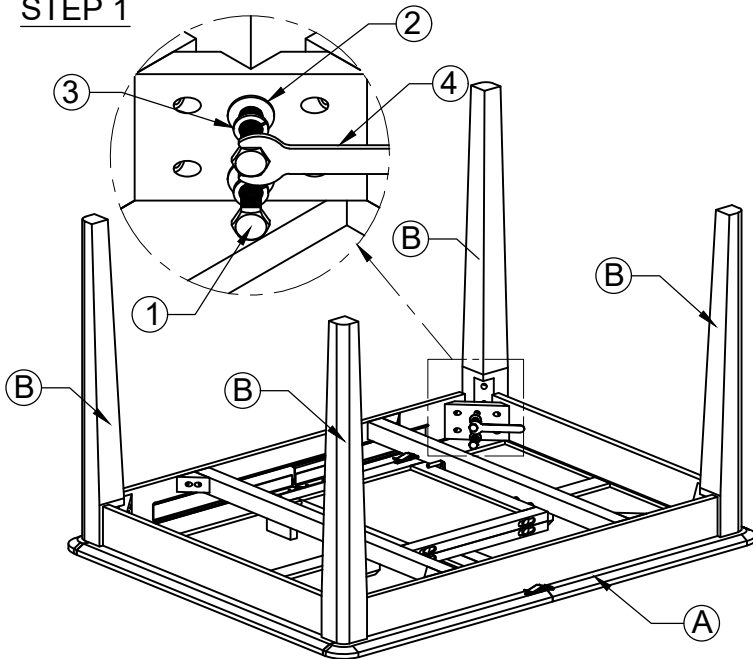

# ASSEMBLY INSTRUCTION SMALL EXT. DINING TABLE

No	Name of Component	Q.ty
(A)		1
(B)		4
No	Name of Hardware	Q.ty
(1)	Bolt M8 x 60 	8
(2)	Washer Ø9/Ø18 x T1.5 	8
(3)	Spring washer M8 	8
(4)	Spanner 	1

## STEP 1

## STEP 3

When opening or closing the table :  
Please pull/push with both hands using equal strength, while standing at the head of the table